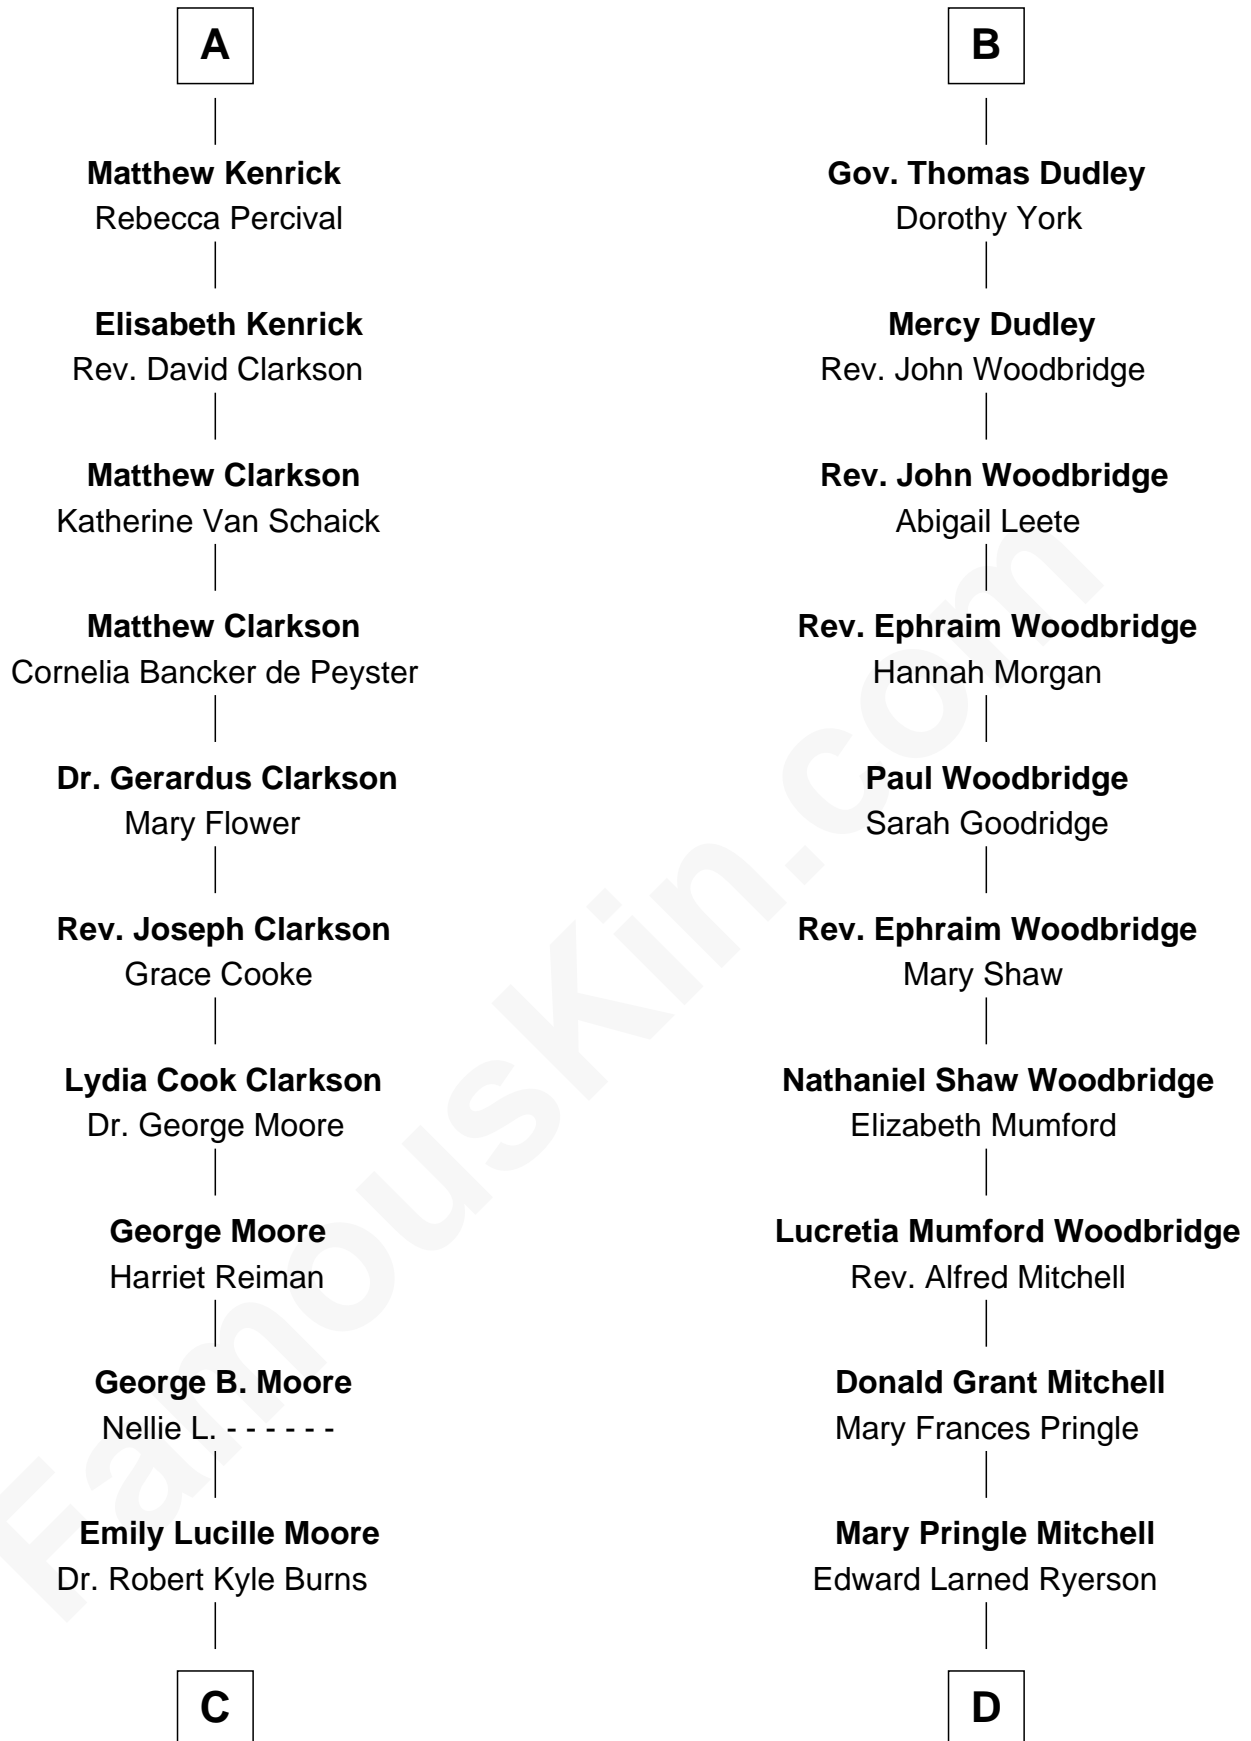

FamousKin.com

Relationship Chart of

Ken Burns

Documentary Filmmaker

18th cousin 2 times removed of

Paget Brewster
TV Actress

C

Robert Kyle Burns

Lyla Smith Tupper

Ken Burns

Documentary Filmmaker

D

Donald Mitchell Ryerson

Isabelle McGenniss

Joan Ryerson

George Washington Wales Brewster