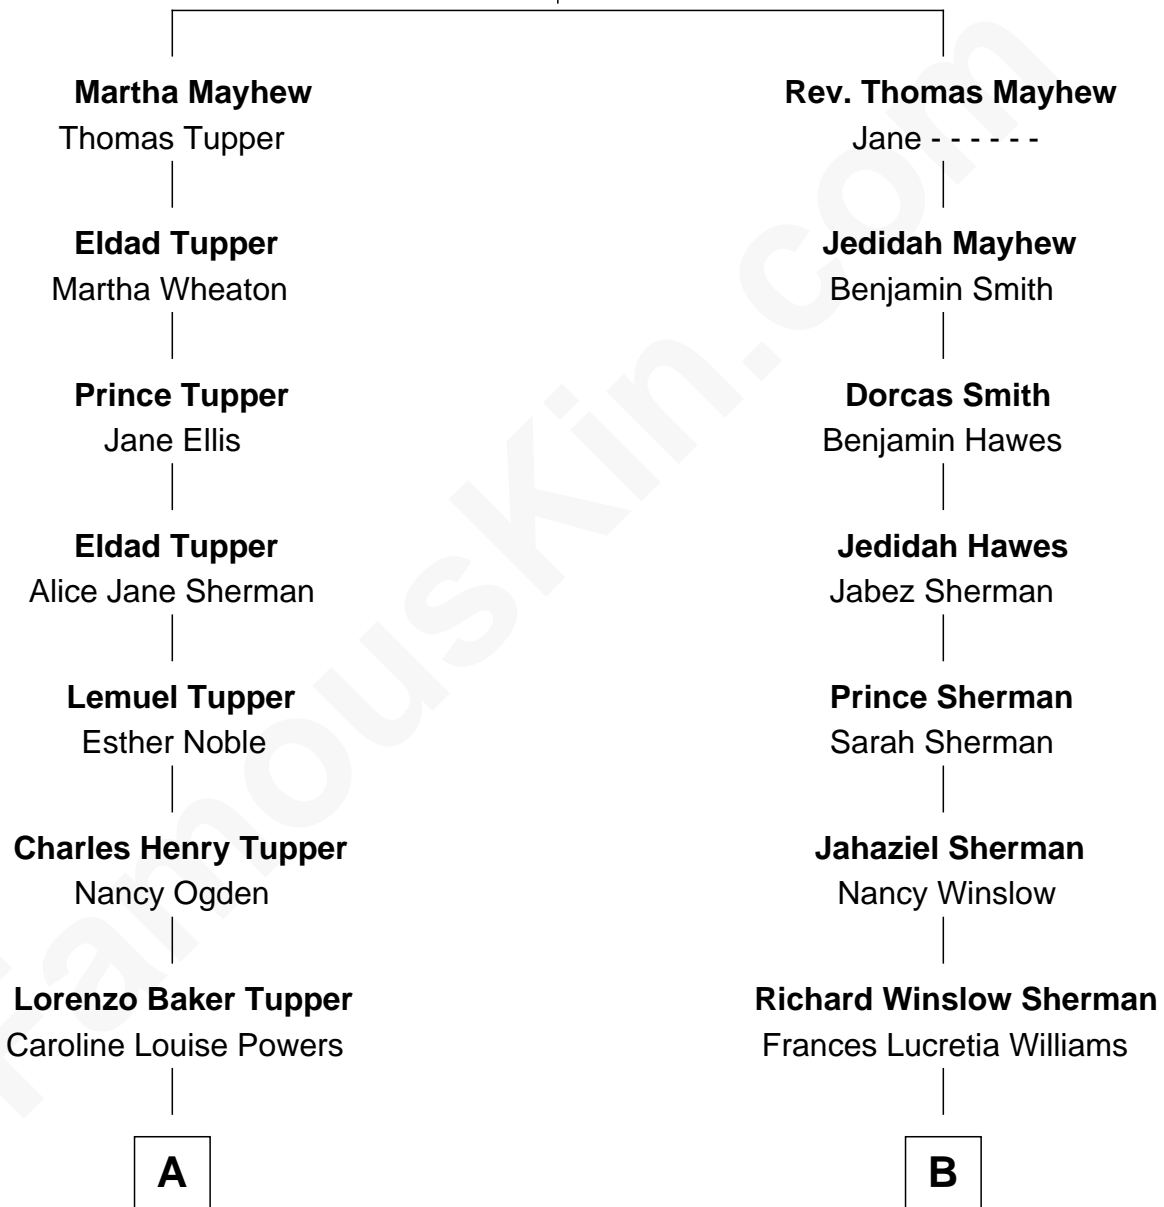

FamousKin.com

Relationship Chart of

Ken Burns

Documentary Filmmaker

8th cousin 2 times removed of

James Sherman

27th U.S. Vice-President

Gov. Thomas Mayhew

with wife
Jane Gallion

with wife

FamousKin.com