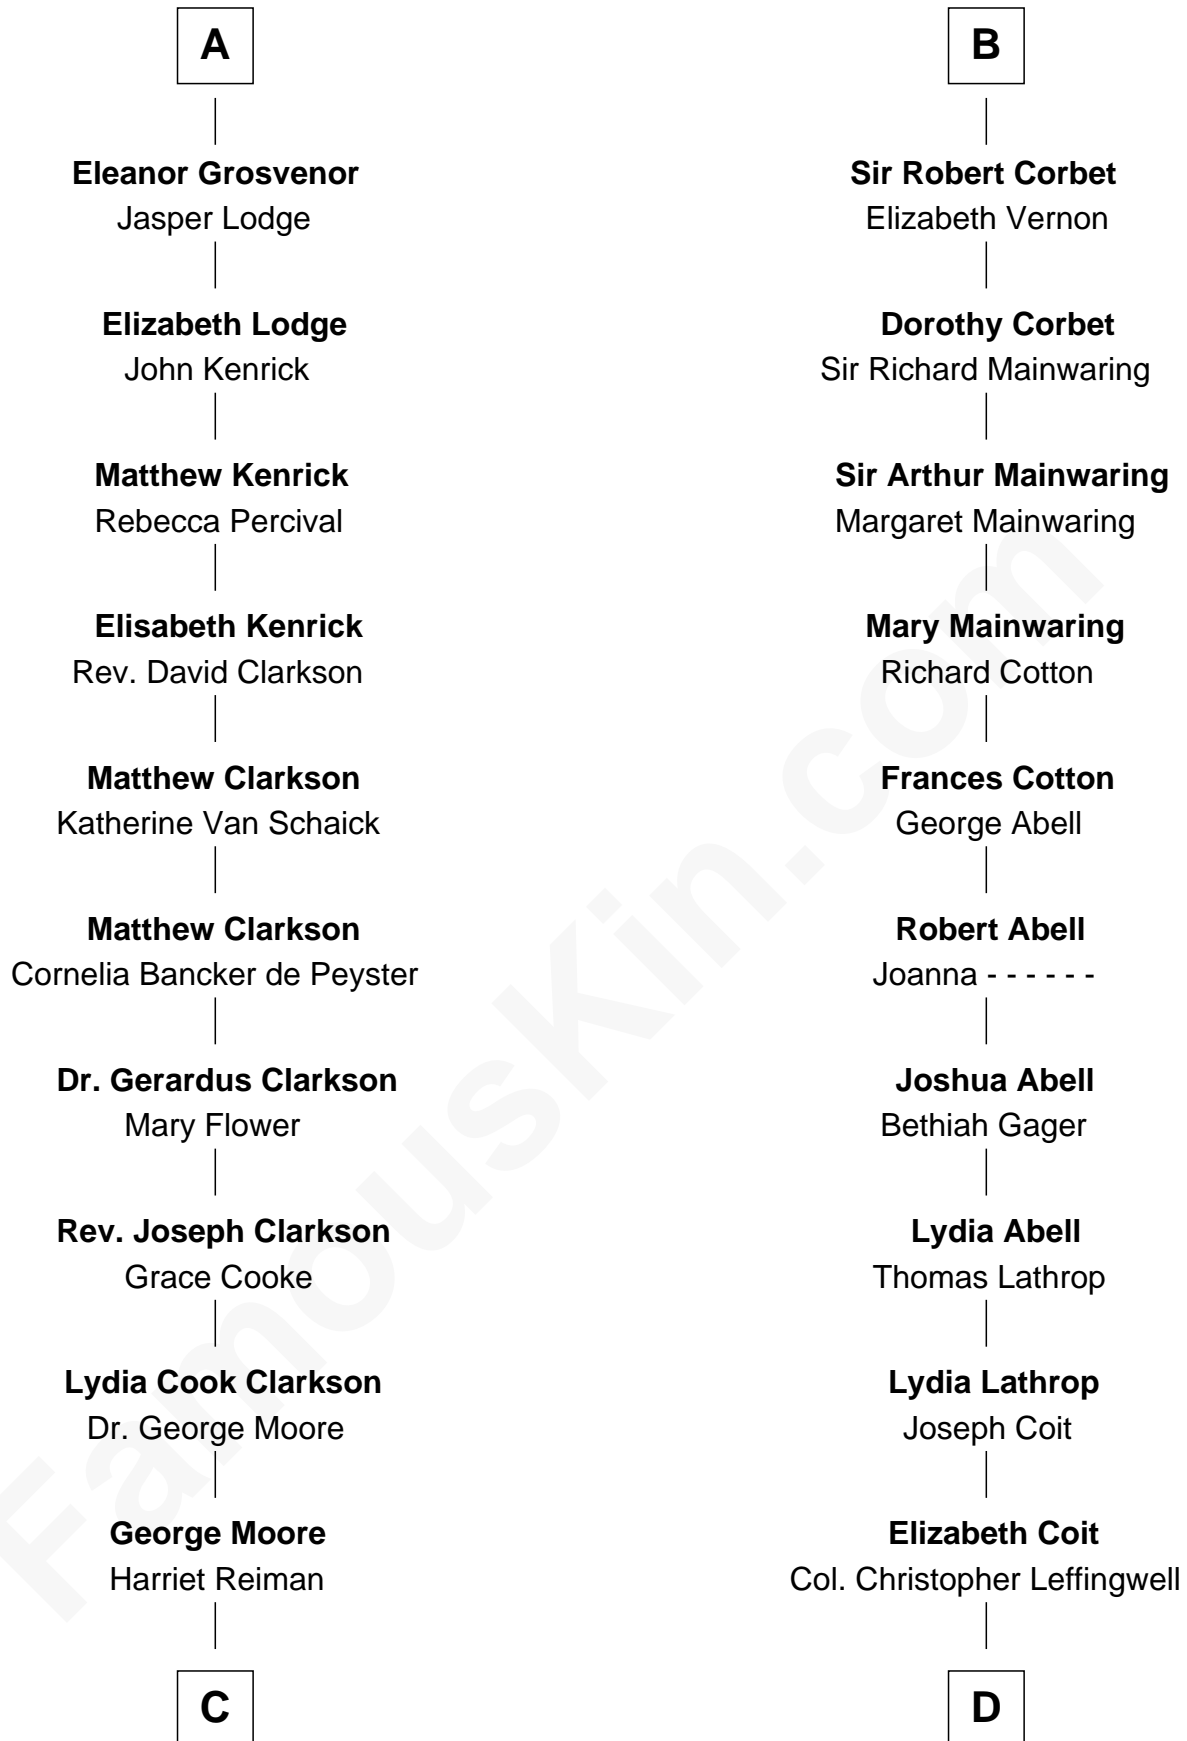

FamousKin.com

Relationship Chart of

Ken Burns

Documentary Filmmaker

20th cousin 1 time removed of

John Foster Dulles

52nd U.S. Secretary of State

C

George B. Moore
Nellie L. -----

Emily Lucille Moore
Dr. Robert Kyle Burns

Robert Kyle Burns
Lyla Smith Tupper

Ken Burns
Documentary Filmmaker

D

Joanna Leffingwell
Charles Lathrop

Harriet Wadsworth Lathrop
Rev. Miron Winslow