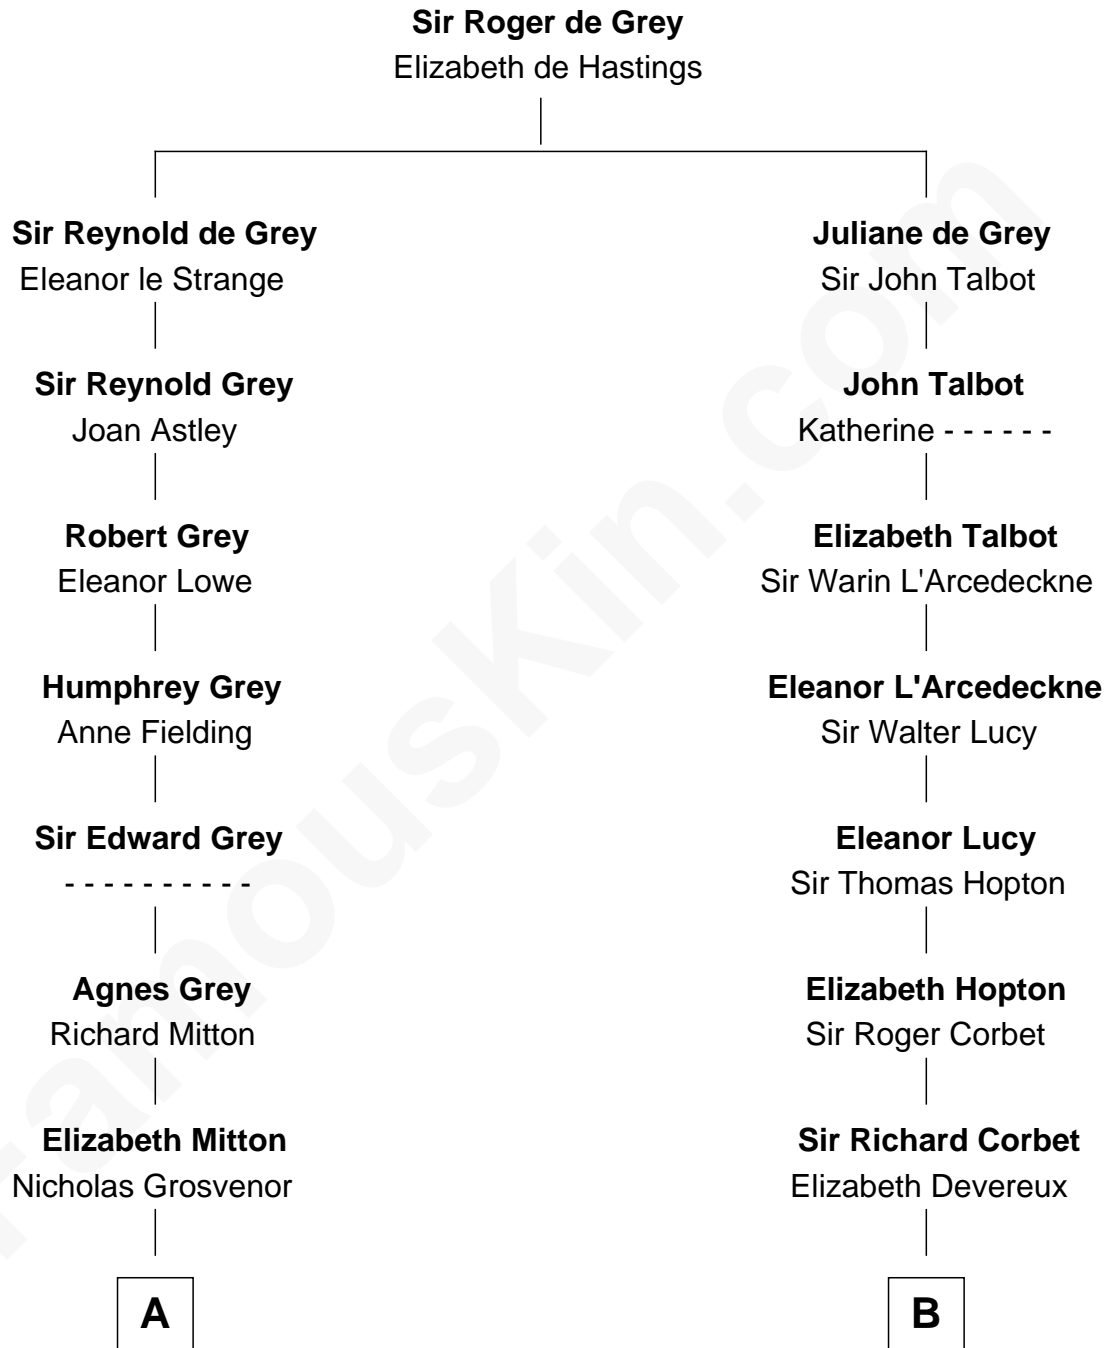

FamousKin.com

Relationship Chart of

Ken Burns

Documentary Filmmaker

20th cousin 1 time removed of

John Foster Dulles

52nd U.S. Secretary of State

C

George B. Moore
Nellie L. -----

Emily Lucille Moore
Dr. Robert Kyle Burns

Robert Kyle Burns
Lyla Smith Tupper

Ken Burns
Documentary Filmmaker

D

Joanna Leffingwell
Charles Lathrop

Harriet Wadsworth Lathrop
Rev. Miron Winslow