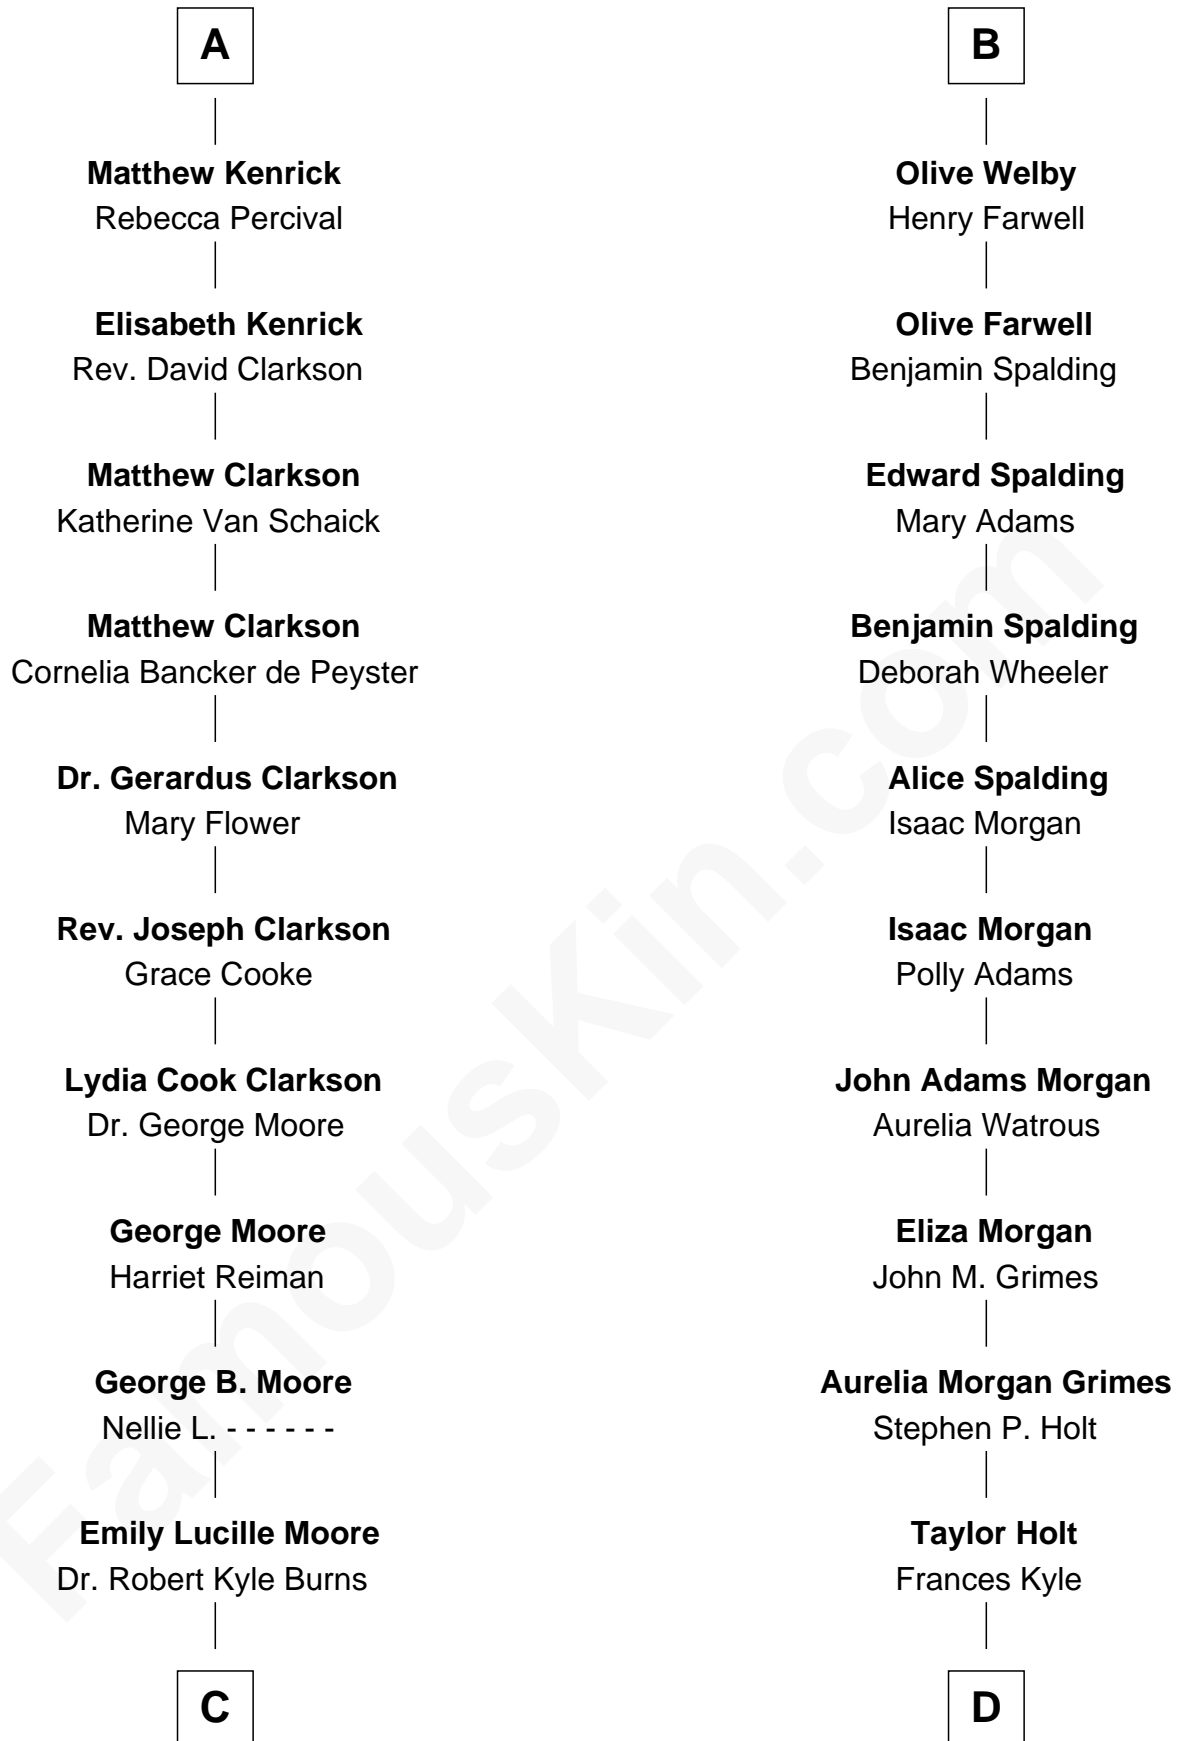

FamousKin.com

Relationship Chart of

Ken Burns

Documentary Filmmaker

18th cousin 1 time removed of

Linda Hamilton

TV and Movie Actress

C

Robert Kyle Burns
Lyla Smith Tupper

Ken Burns
Documentary Filmmaker

D

Dr. Richard Huckstep Holt
Mildred Alberta Derby

Barbara Kyle Holt
Dr. Carroll Stanford Hamilton

Linda Hamilton
TV and Movie Actress

FamousKin.com