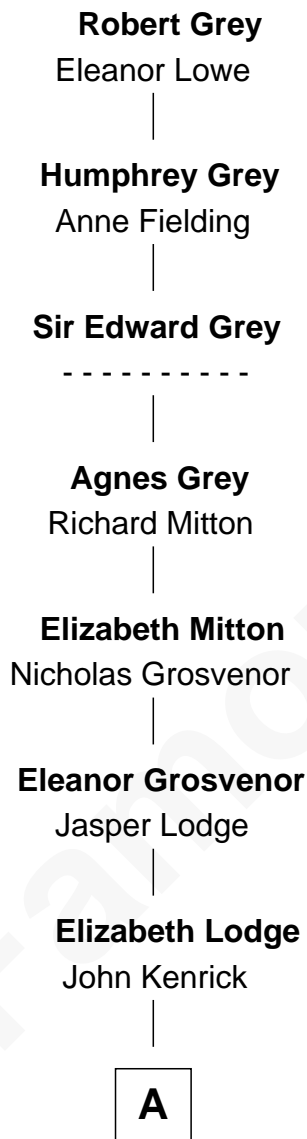

## Relationship Chart of

### Ken Burns

*Documentary Filmmaker*

18th cousin 1 time removed of

### Keri Russell

*TV and Movie Actress*

**Sir Reynold Grey**

*with wife*  
*Joan Astley*

*with wife*  
*Margaret de Ros*

**C**

**Robert Kyle Burns**

Lyla Smith Tupper

**Ken Burns**

*Documentary Filmmaker*

**D**

**Emma Inez Fish**

Kermit Sylvester Stephens

**Stephanie Stephens**

David Harold Russell

**Keri Russell**