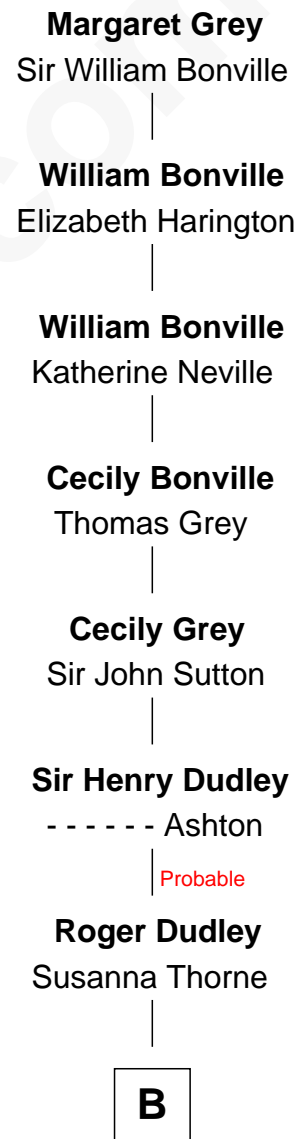

## Relationship Chart of

### Ken Burns

*Documentary Filmmaker*

18th cousin 1 time removed of

### Keri Russell

*TV and Movie Actress*

**Sir Reynold Grey**

*with wife*  
*Joan Astley*

*with wife*  
*Margaret de Ros*

**C**

**Robert Kyle Burns**

Lyla Smith Tupper

**Ken Burns**

*Documentary Filmmaker*

**D**

**Emma Inez Fish**

Kermit Sylvester Stephens

**Stephanie Stephens**

David Harold Russell

**Keri Russell**