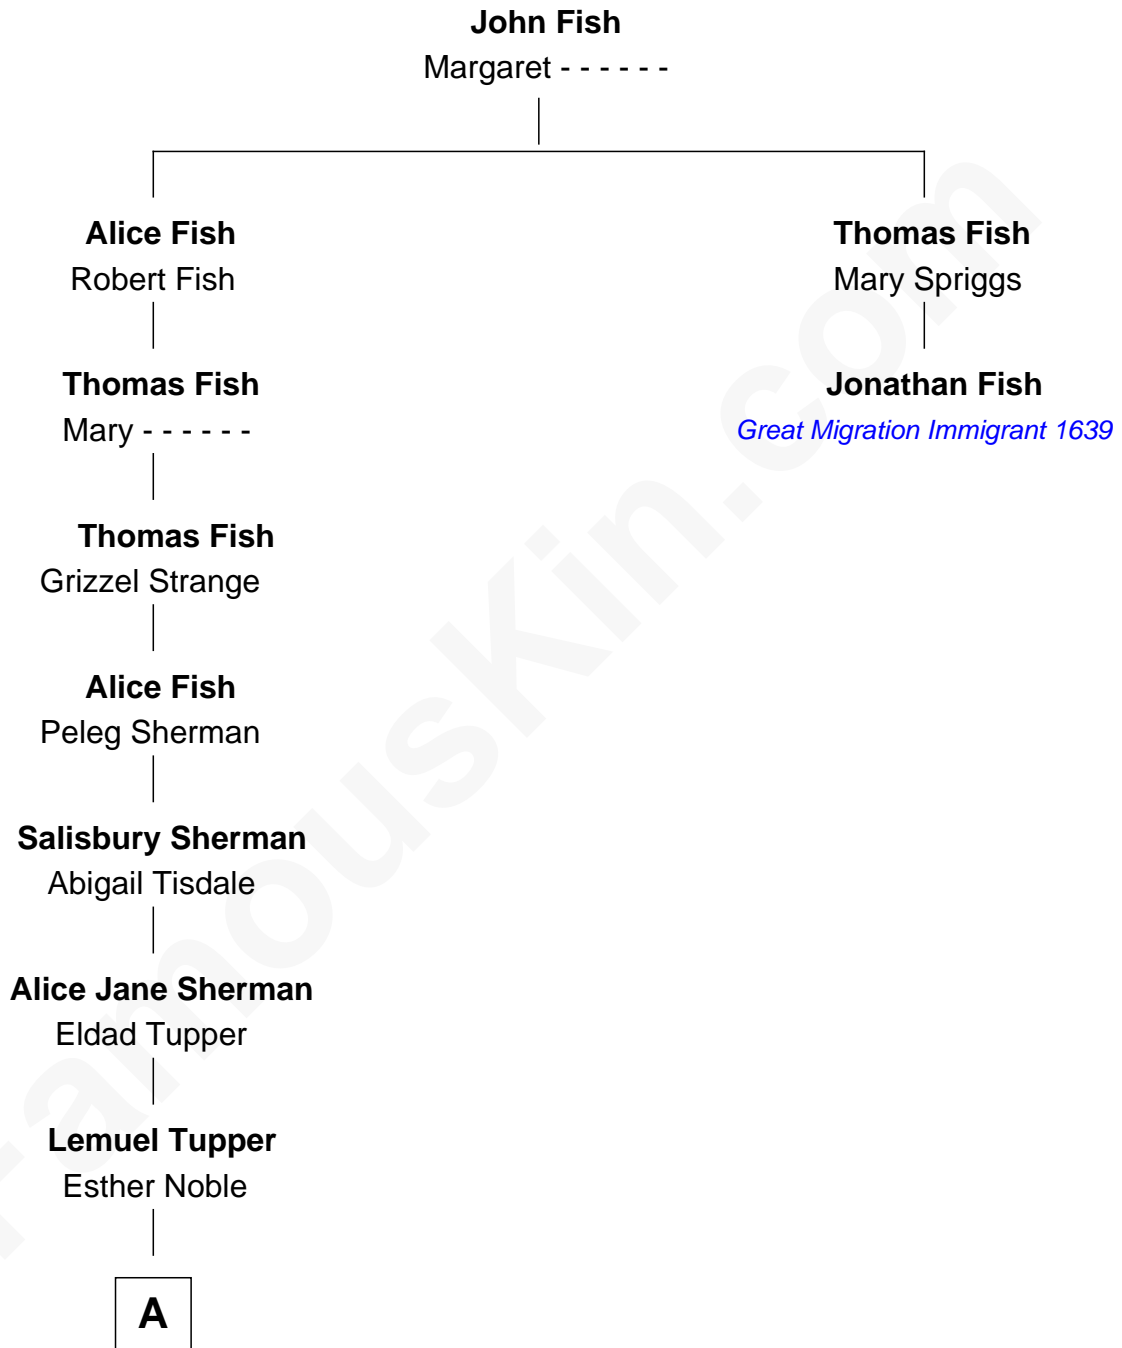

## Relationship Chart of

### Ken Burns

Documentary Filmmaker

1st cousin 11 times removed of

### Jonathan Fish

(c1610 - c1663) Great Migration Immigrant 1639

**A**

—  
**Charles Henry Tupper**

Nancy Ogden

—  
**Lorenzo Baker Tupper**

Caroline Louise Powers

—  
**John Powers Tupper**

Francis Howard McMannus

—  
**George Bancroft Tupper**

Lyla Morris Smith

—  
**Lyla Smith Tupper**

Robert Kyle Burns

—  
**Ken Burns**

*Documentary Filmmaker*