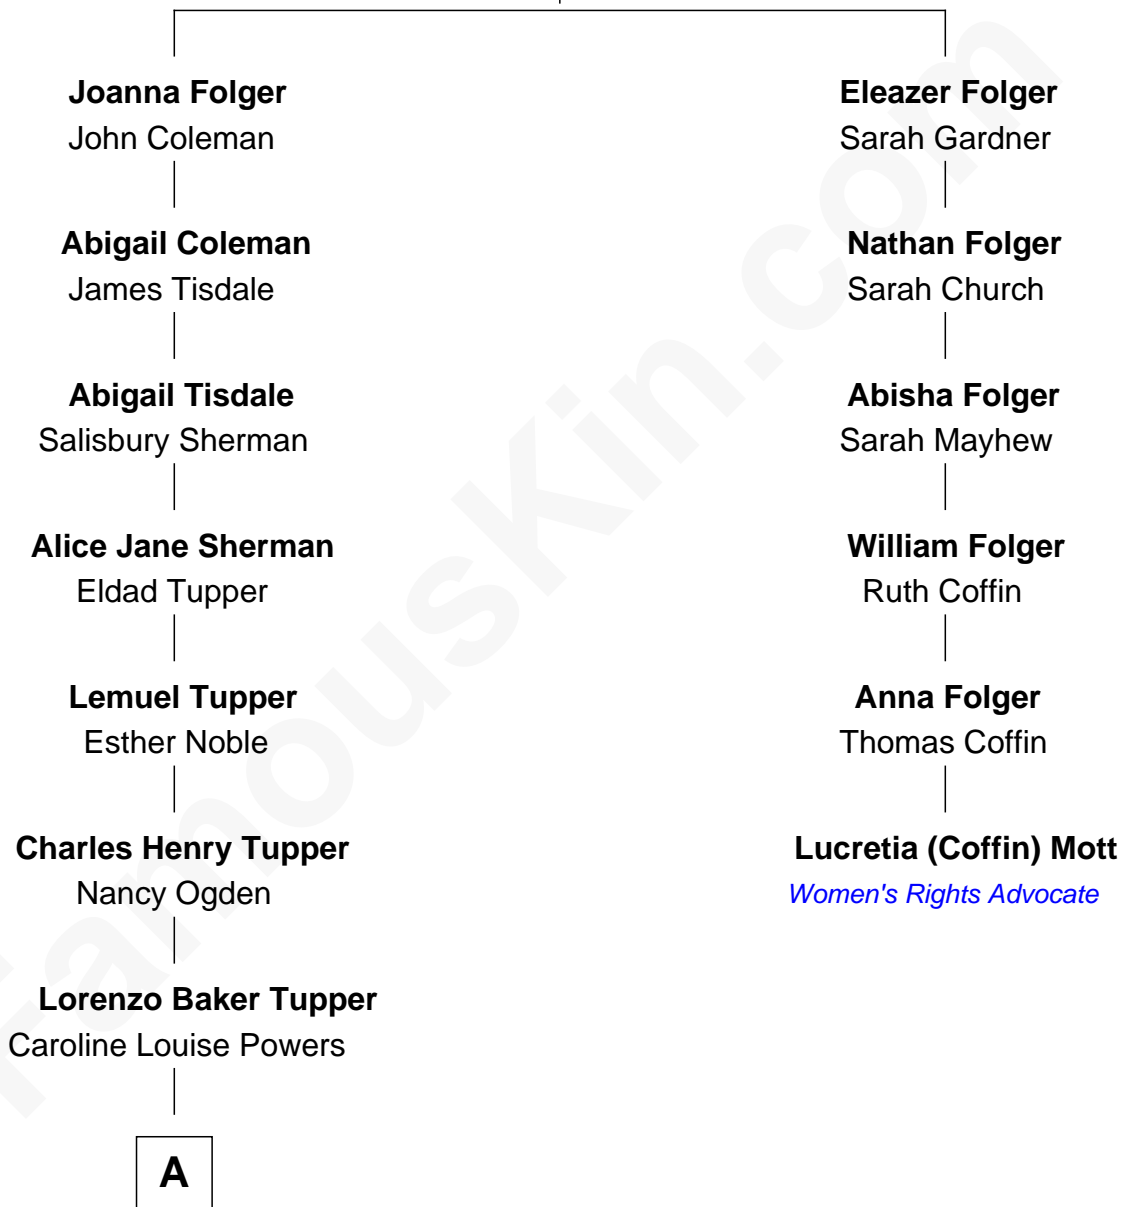

FamousKin.com

Relationship Chart of

Ken Burns

Documentary Filmmaker

5th cousin 5 times removed of

Lucretia (Coffin) Mott

Abolitionist and Women's Rights Advocate

Peter Folger

Mary Morrill

A

—
John Powers Tupper
Francis Howard McMannus

—
George Bancroft Tupper
Lyla Morris Smith

—
Lyla Smith Tupper
Robert Kyle Burns

—
Ken Burns
Documentary Filmmaker