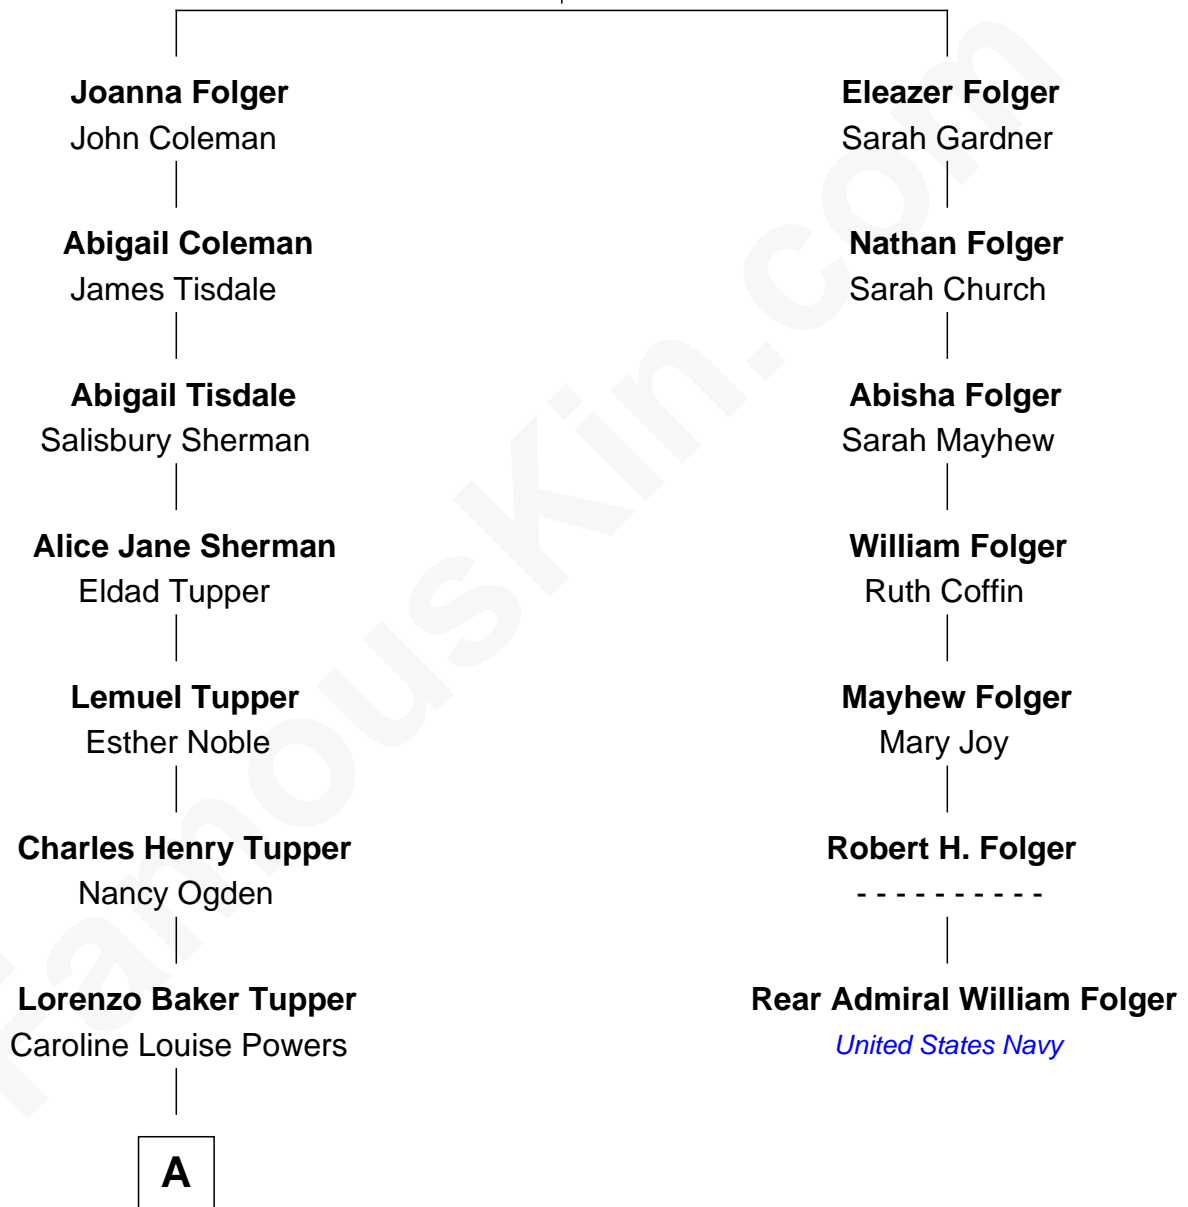

## Relationship Chart of

### Ken Burns

*Documentary Filmmaker*

6th cousin 4 times removed of

### Rear Admiral William Folger

*United States Navy*

**Peter Folger**

Mary Morrill

**A**

—  
**John Powers Tupper**  
Francis Howard McMannus

—  
**George Bancroft Tupper**  
Lyla Morris Smith

—  
**Lyla Smith Tupper**  
Robert Kyle Burns