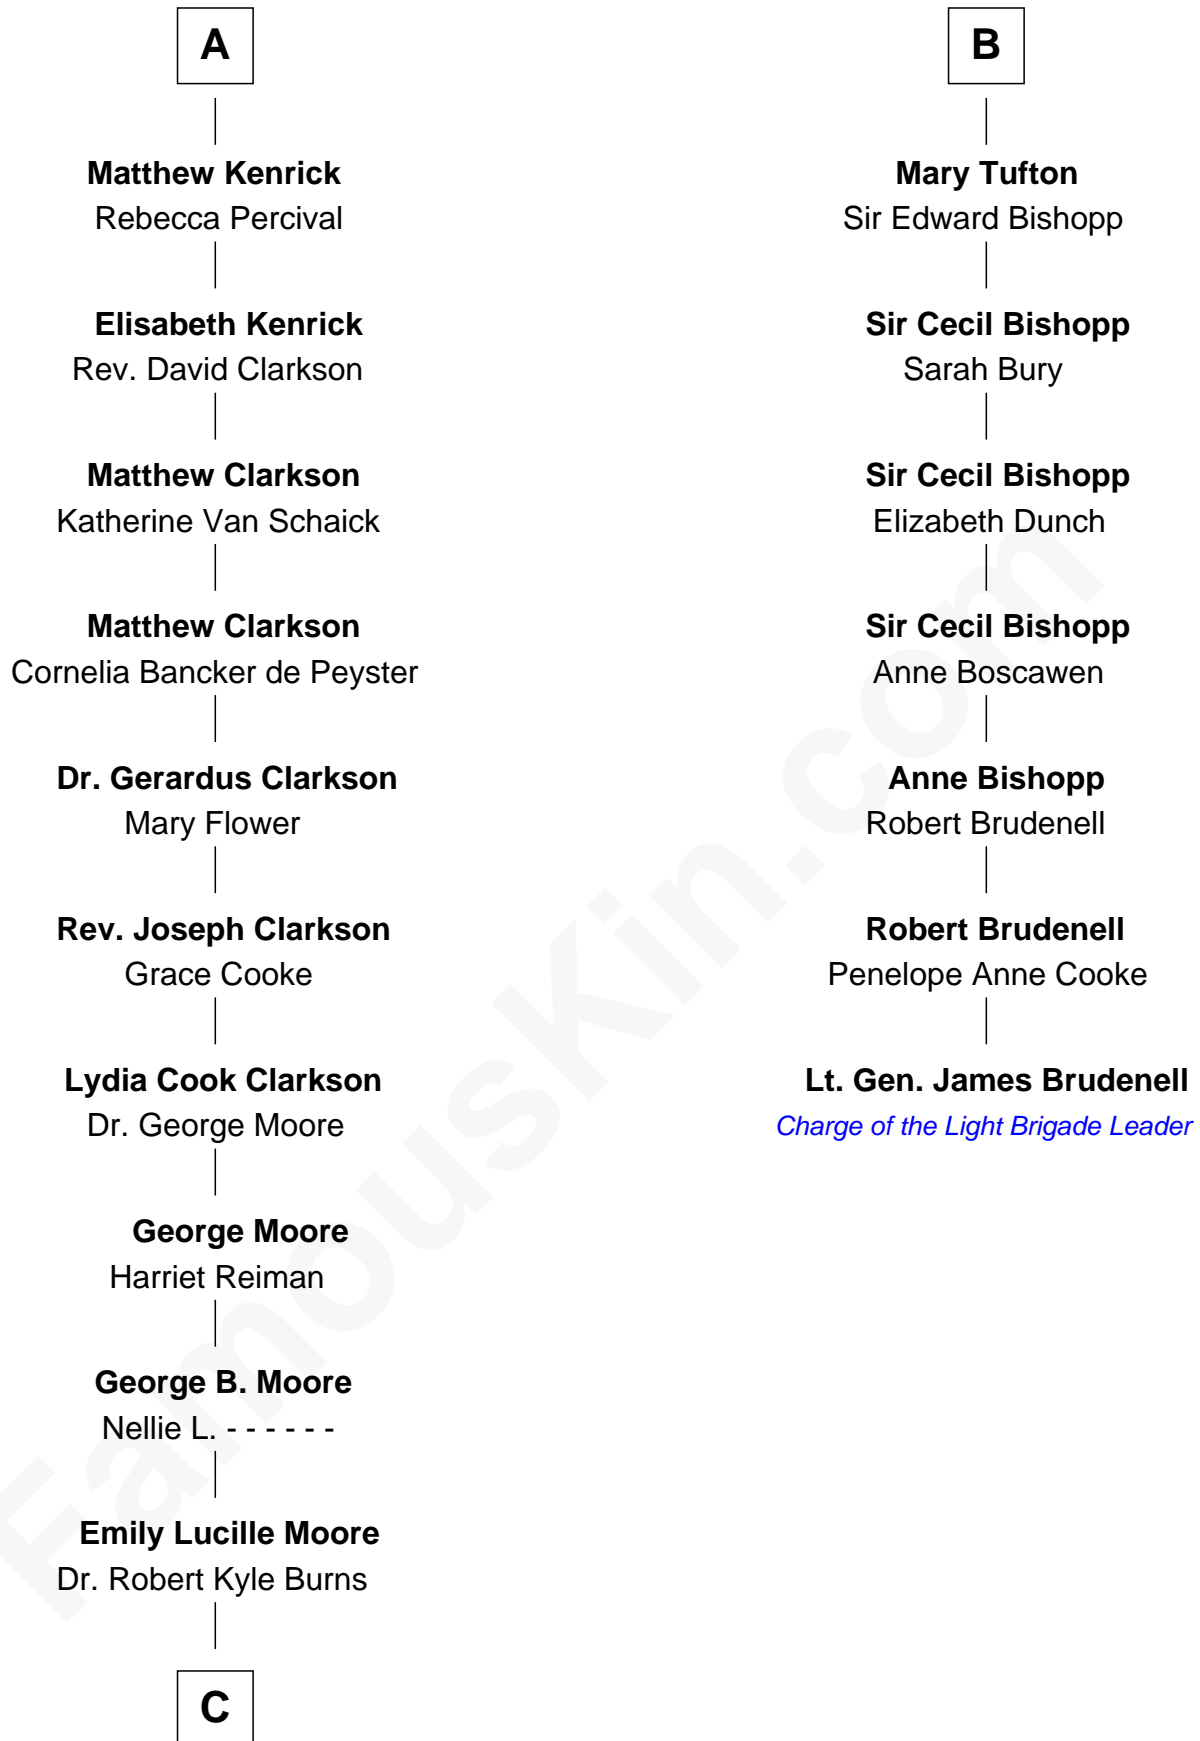

FamousKin.com

Relationship Chart of

Ken Burns

Documentary Filmmaker

13th cousin 5 times removed of

Lt. Gen. James Brudenell

Leader of the "Charge of the Light Brigade"

C