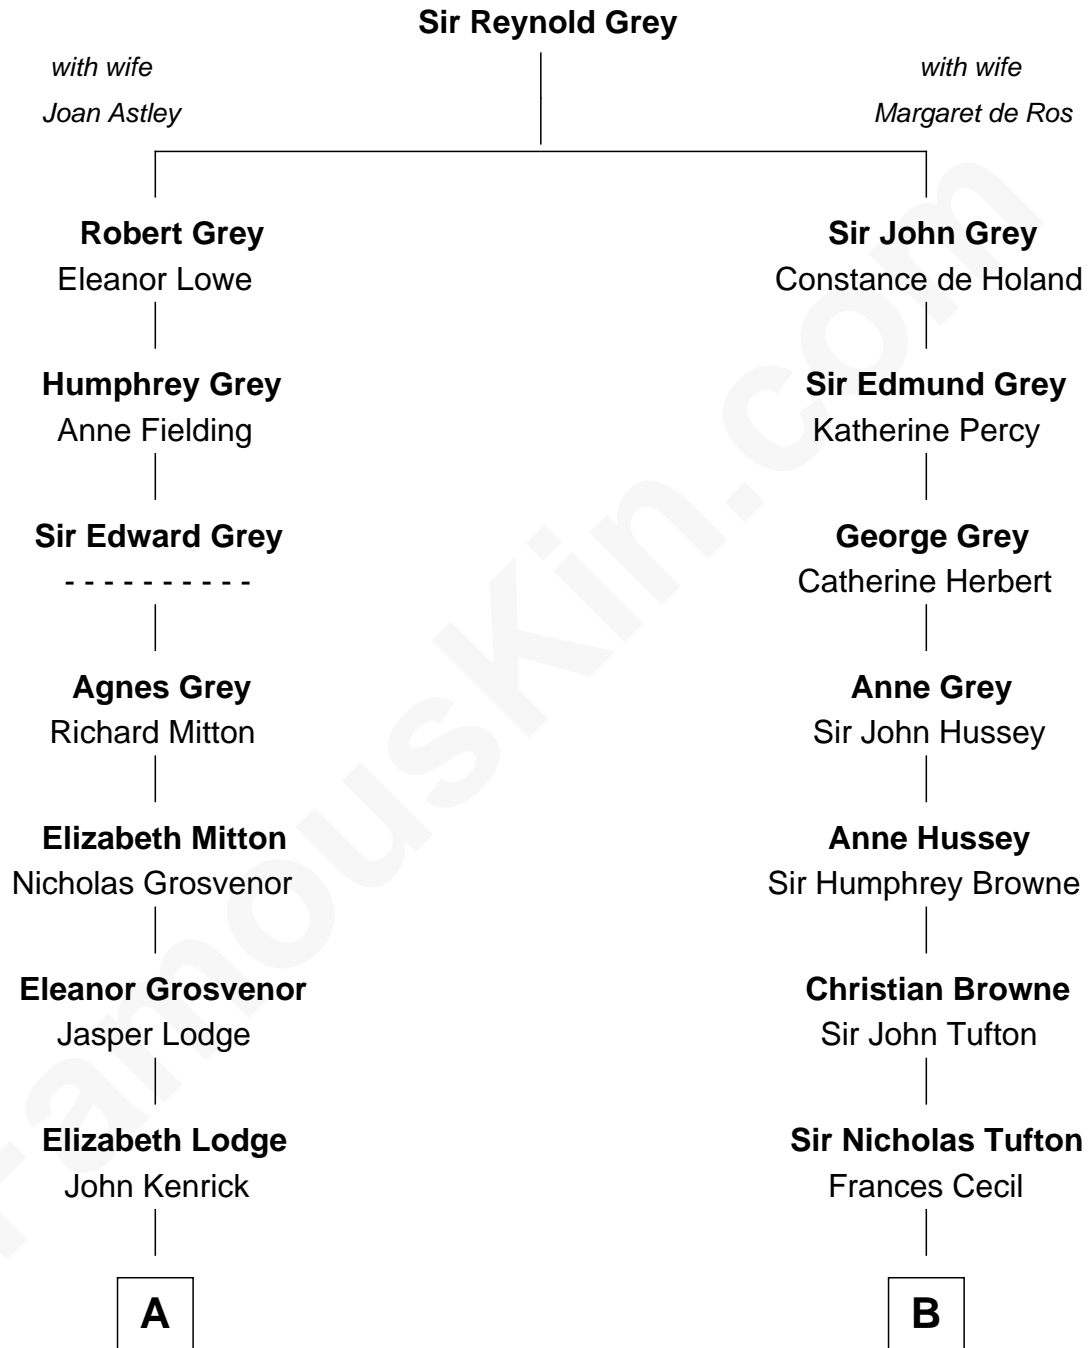

FamousKin.com

Relationship Chart of

Ken Burns

Documentary Filmmaker

13th cousin 5 times removed of

Lt. Gen. James Brudenell

Leader of the "Charge of the Light Brigade"

C

Robert Kyle Burns

Lyla Smith Tupper

Ken Burns

Documentary Filmmaker

FamousKin.com