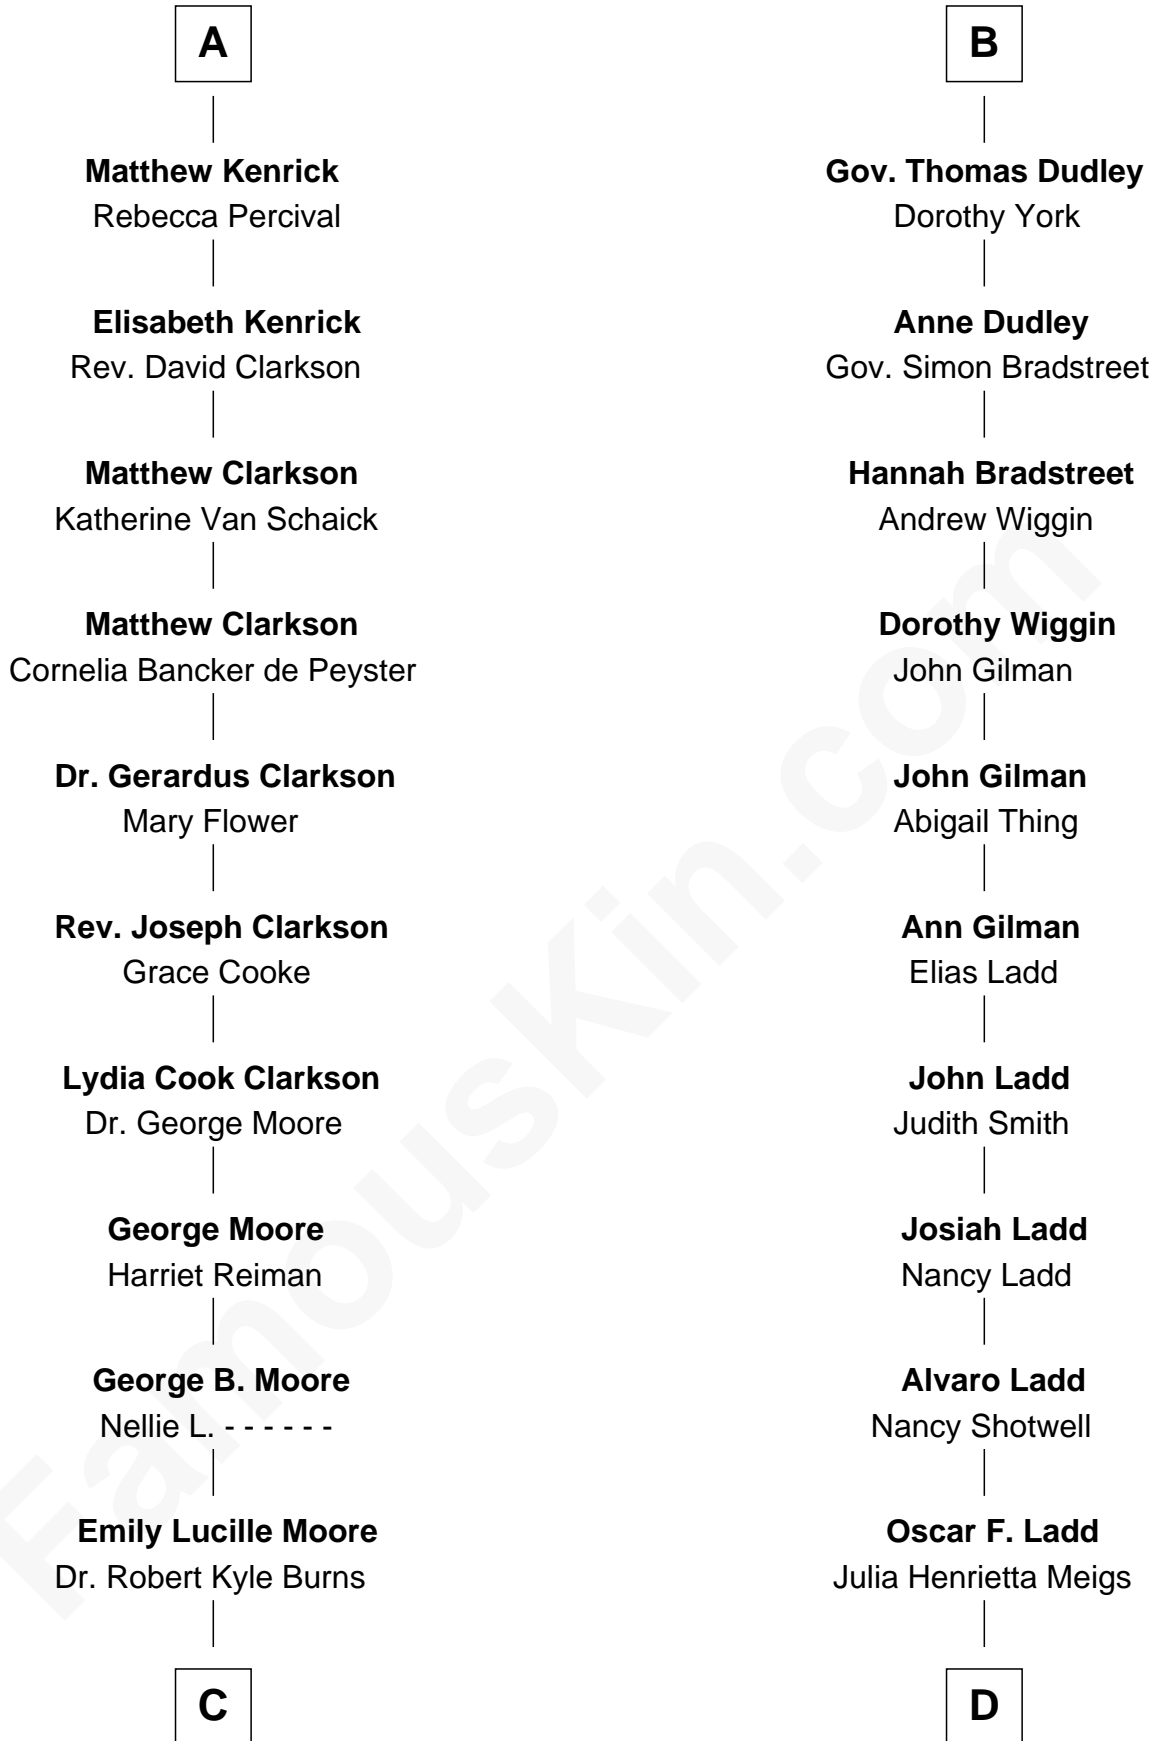

# FamousKin.com Relationship Chart of

**Ken Burns**

*Documentary Filmmaker*

18th cousin of

**Alan Ladd**

*Movie Actor*

**Sir Reynold Grey**

*with wife  
Joan Astley*

Elizabeth Harington

**Sir Edward Grey**

-----

**William Bonville**

Katherine Neville

**Agnes Grey**

Richard Mitton

**Cecily Bonville**

Thomas Grey

**Elizabeth Mitton**

Nicholas Grosvenor

**Cecily Grey**

Sir John Sutton

**Eleanor Grosvenor**

Jasper Lodge

**Sir Henry Dudley**

----- Ashton

**Elizabeth Lodge**

John Kenrick

*Probable*

**Roger Dudley**

Susanna Thorne

**A**

**B**