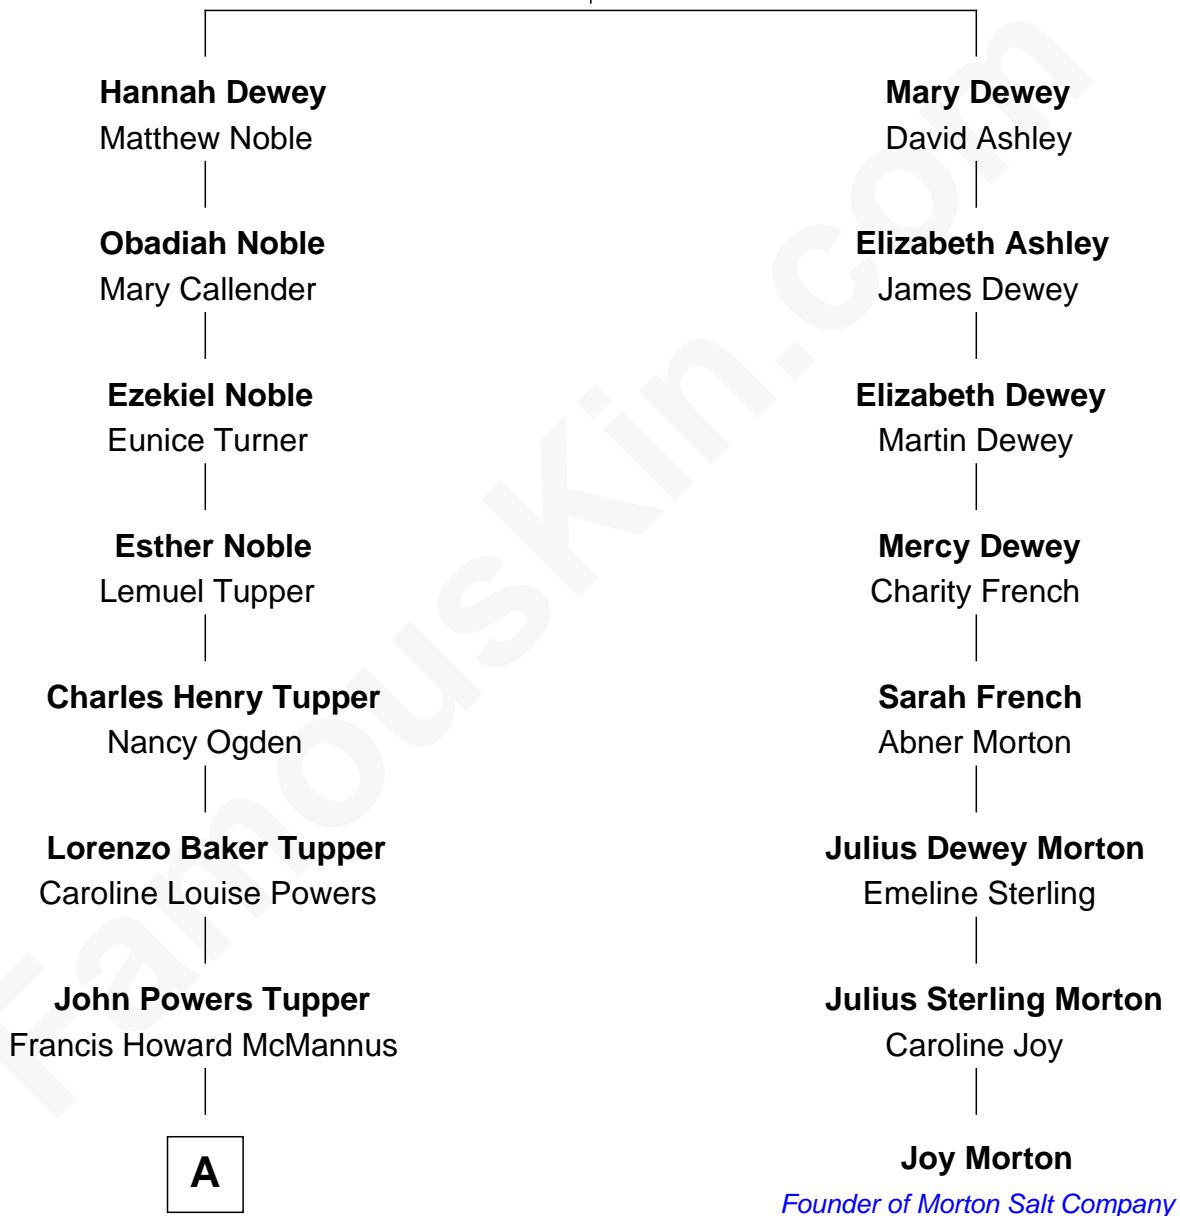

FamousKin.com

Relationship Chart of

Ken Burns

Documentary Filmmaker

7th cousin 2 times removed of

Joy Morton

Founder of Morton Salt Company

Thomas Dewey
Constant Hawes

A

George Bancroft Tupper

Lyla Morris Smith

Lyla Smith Tupper

Robert Kyle Burns

Ken Burns

Documentary Filmmaker

FamousKin.com