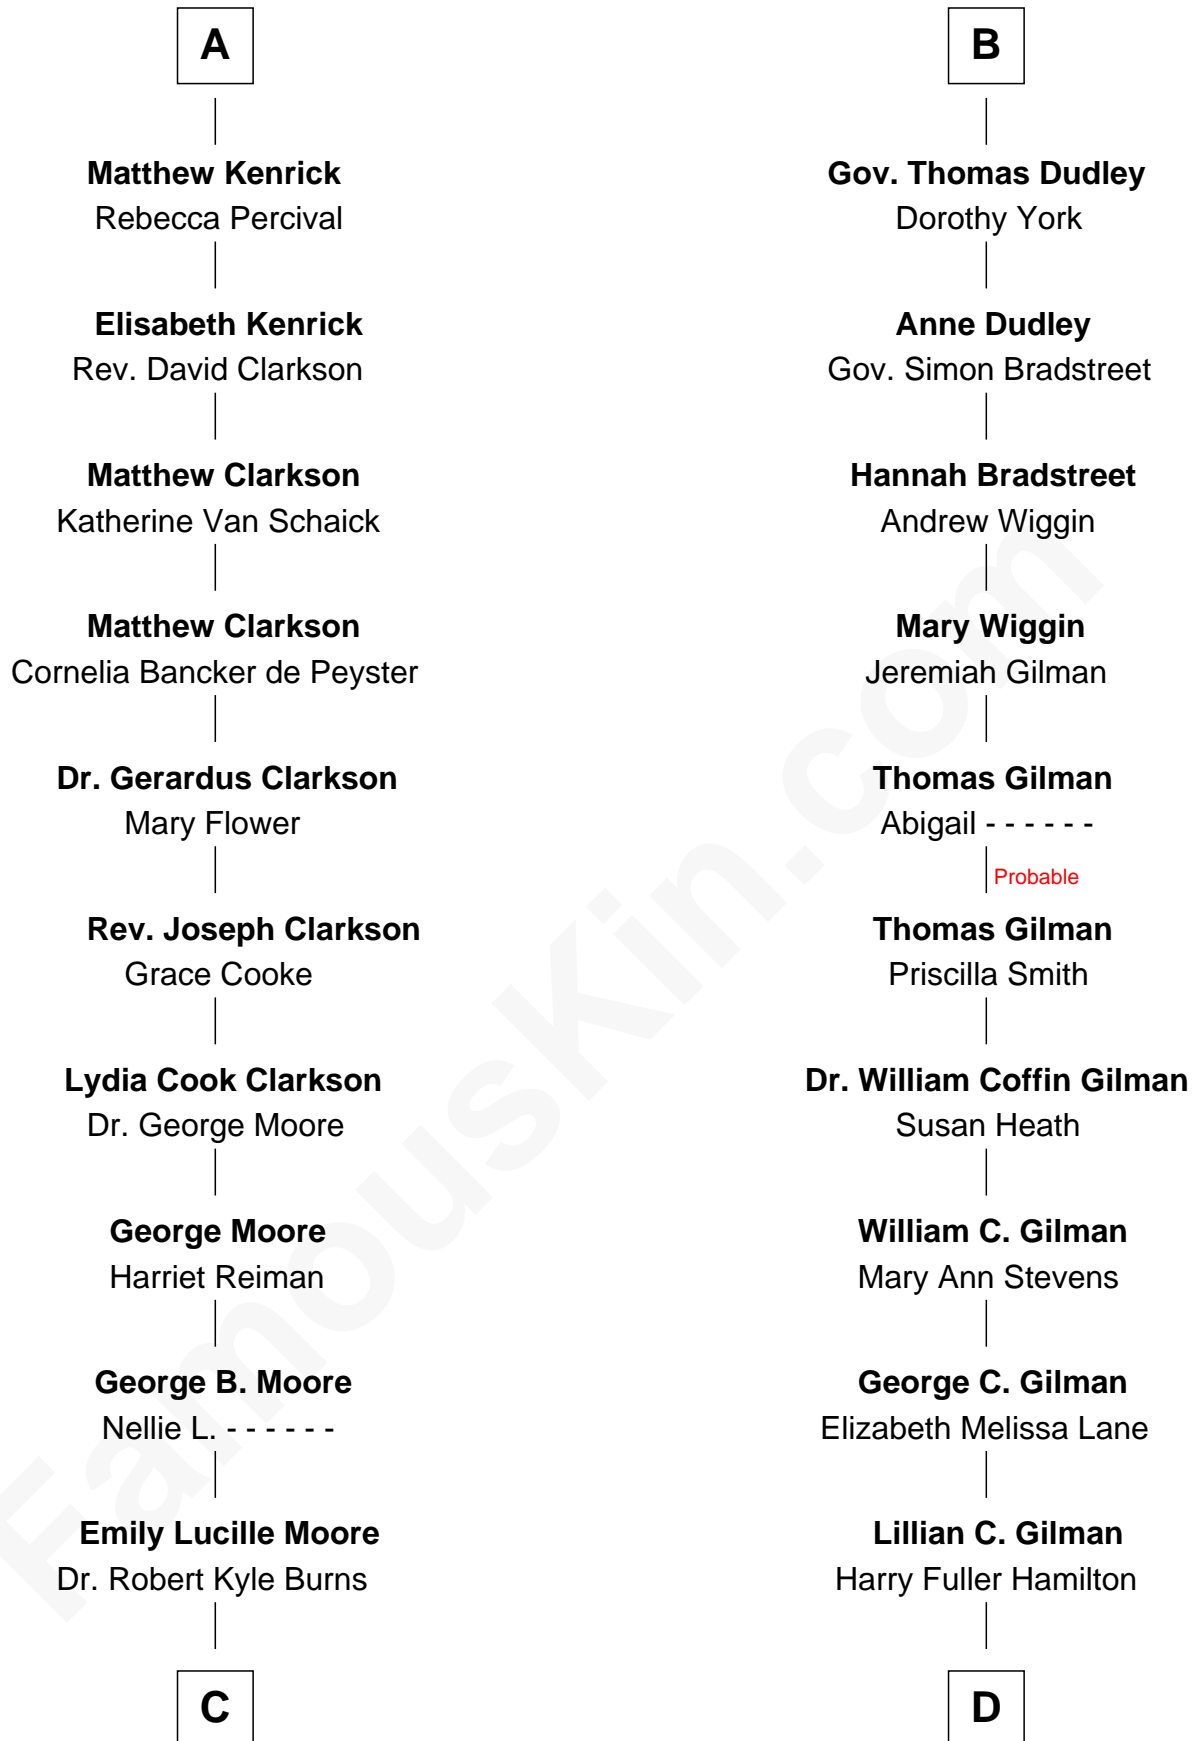

# FamousKin.com Relationship Chart of

**Ken Burns**

*Documentary Filmmaker*

18th cousin of

**George Hamilton**

*TV and Movie Actor*

**Sir Reynold Grey**

*with wife  
Joan Astley*

Thomas Grey

**Elizabeth Mitton**

Nicholas Grosvenor

**Cecily Grey**

Sir John Sutton

**Eleanor Grosvenor**

Jasper Lodge

**Sir Henry Dudley**

----- Ashton

**Elizabeth Lodge**

John Kenrick

*Probable*

**Roger Dudley**

Susanna Thorne

**A**

**B**

**C**

**Robert Kyle Burns**

Lyla Smith Tupper

**Ken Burns**

*Documentary Filmmaker*

**D**

**George William Hamilton**

Anne Lucille Stevens