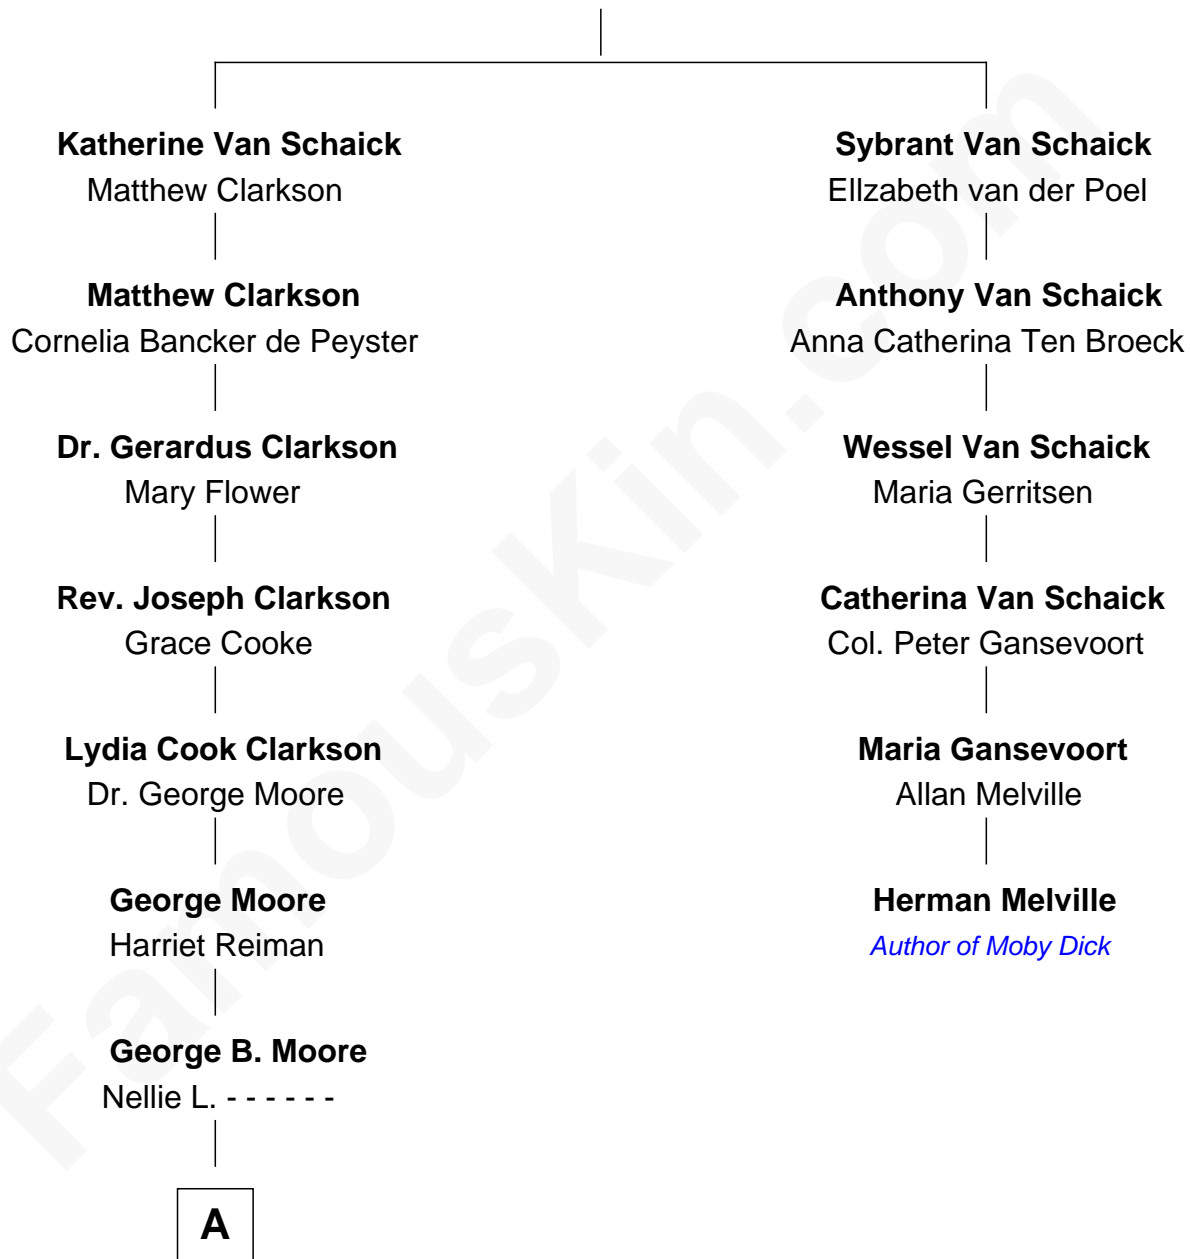

FamousKin.com

Relationship Chart of

Ken Burns

Documentary Filmmaker

5th cousin 4 times removed of

Herman Melville

Author of Moby Dick

Goosen Gerritse Van Schaick
Geertie Barentse Peelen Van Nieu Kirk

A

—
Emily Lucille Moore
Dr. Robert Kyle Burns

—
Robert Kyle Burns
Lyla Smith Tupper

—
Ken Burns
Documentary Filmmaker

FamousKin.com