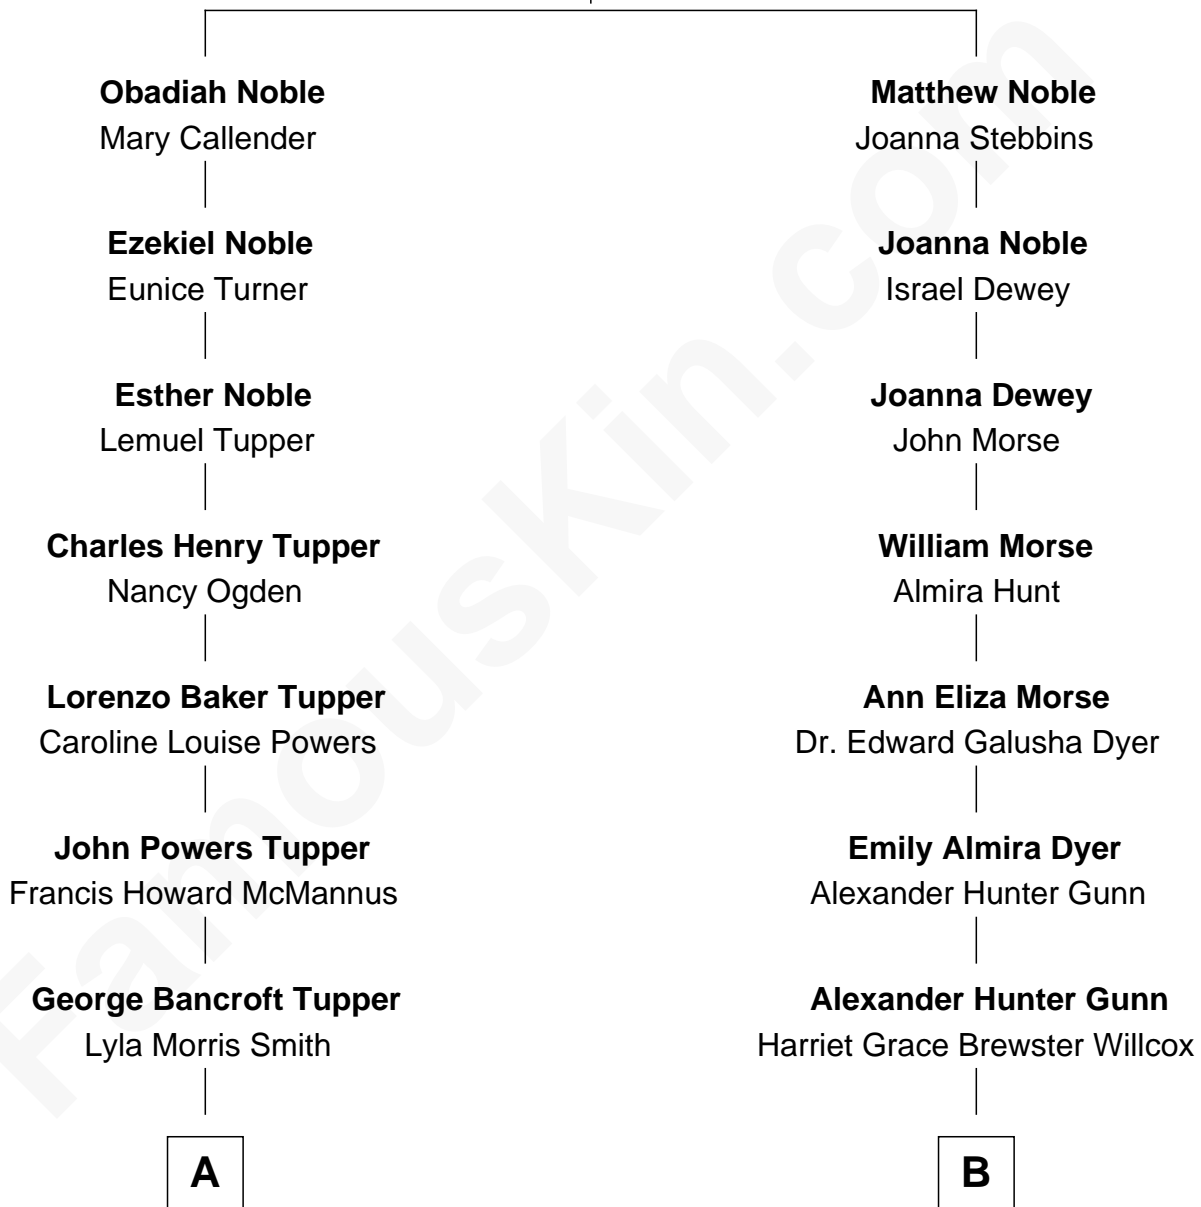

## Relationship Chart of

### Ken Burns

*Documentary Filmmaker*

8th cousin 1 time removed of

### Elisabeth Shue

*TV and Movie Actress*

**Matthew Noble**

Hannah Dewey

**A**

**Lyla Smith Tupper**  
Robert Kyle Burns

**Ken Burns**  
*Documentary Filmmaker*

**B**

**Mary Brewster Gunn**  
Adoniram Judson Wells

**Anne Brewster Wells**  
James William Shue

**Elisabeth Shue**  
*TV and Movie Actress*