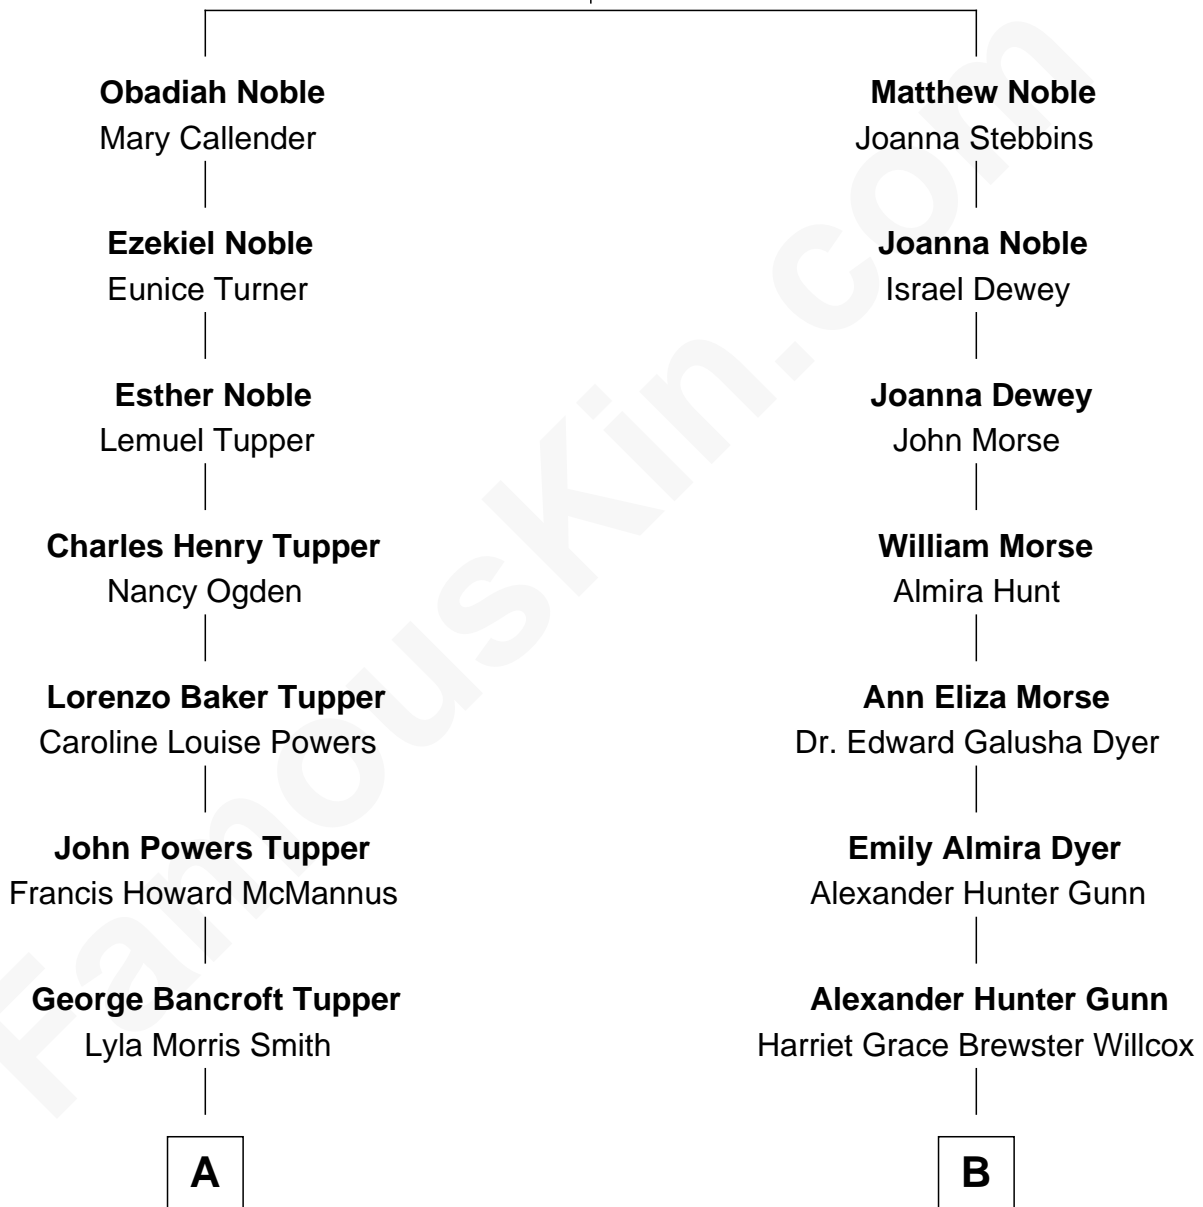

FamousKin.com Relationship Chart of

Ken Burns

Documentary Filmmaker

8th cousin 1 time removed of

Andrew Shue

TV Actor

Matthew Noble

Hannah Dewey

A

Lyla Smith Tupper
Robert Kyle Burns

Ken Burns
Documentary Filmmaker

B

Mary Brewster Gunn
Adoniram Judson Wells

Anne Brewster Wells
James William Shue

Andrew Shue
TV Actor