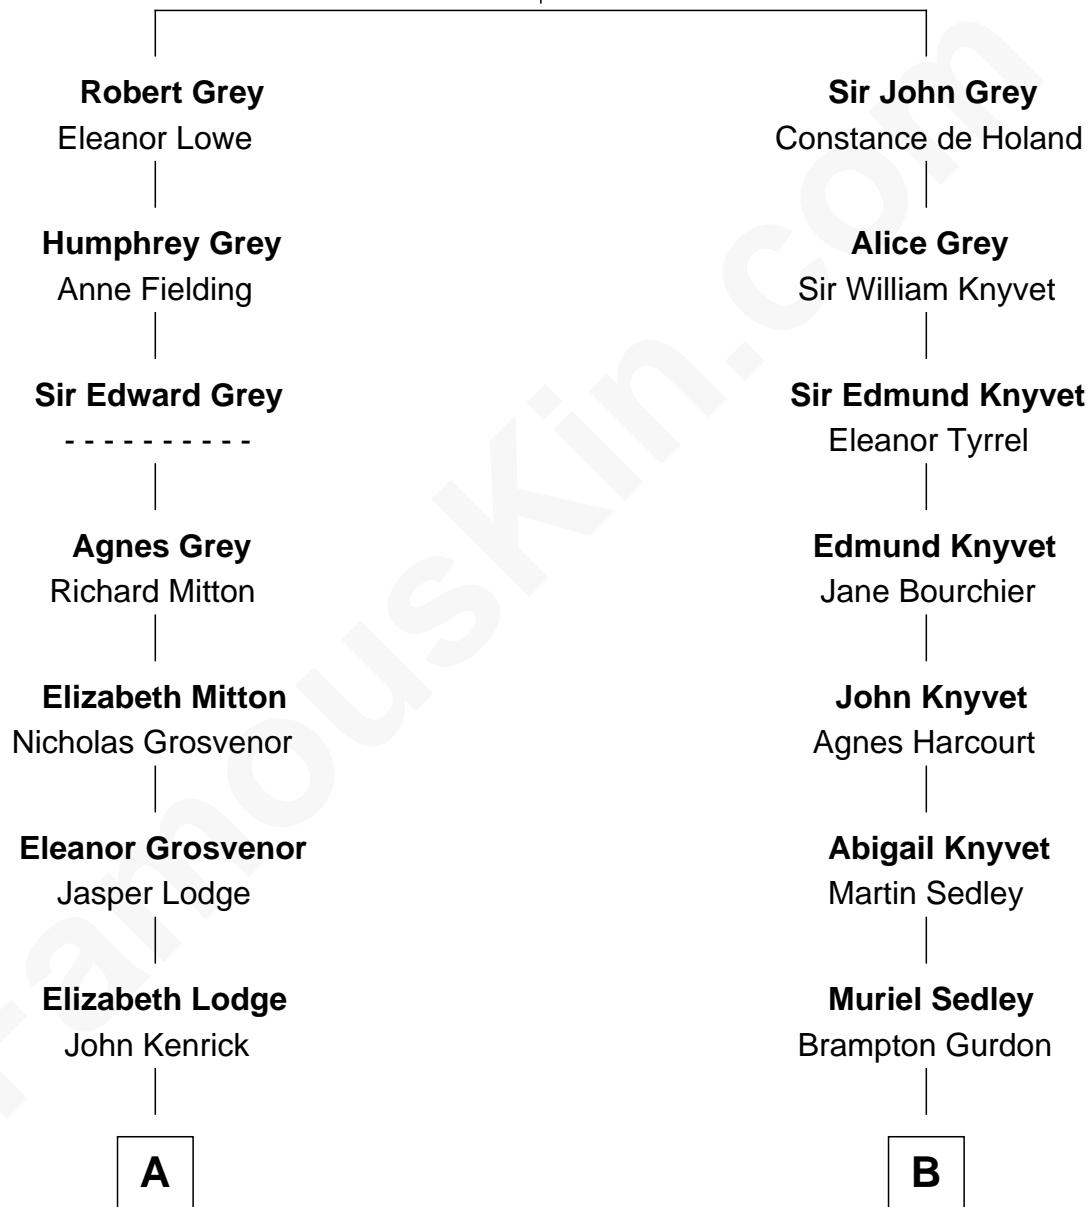

Sir Reynold Grey

with wife
Joan Astley

with wife
Margaret de Ros