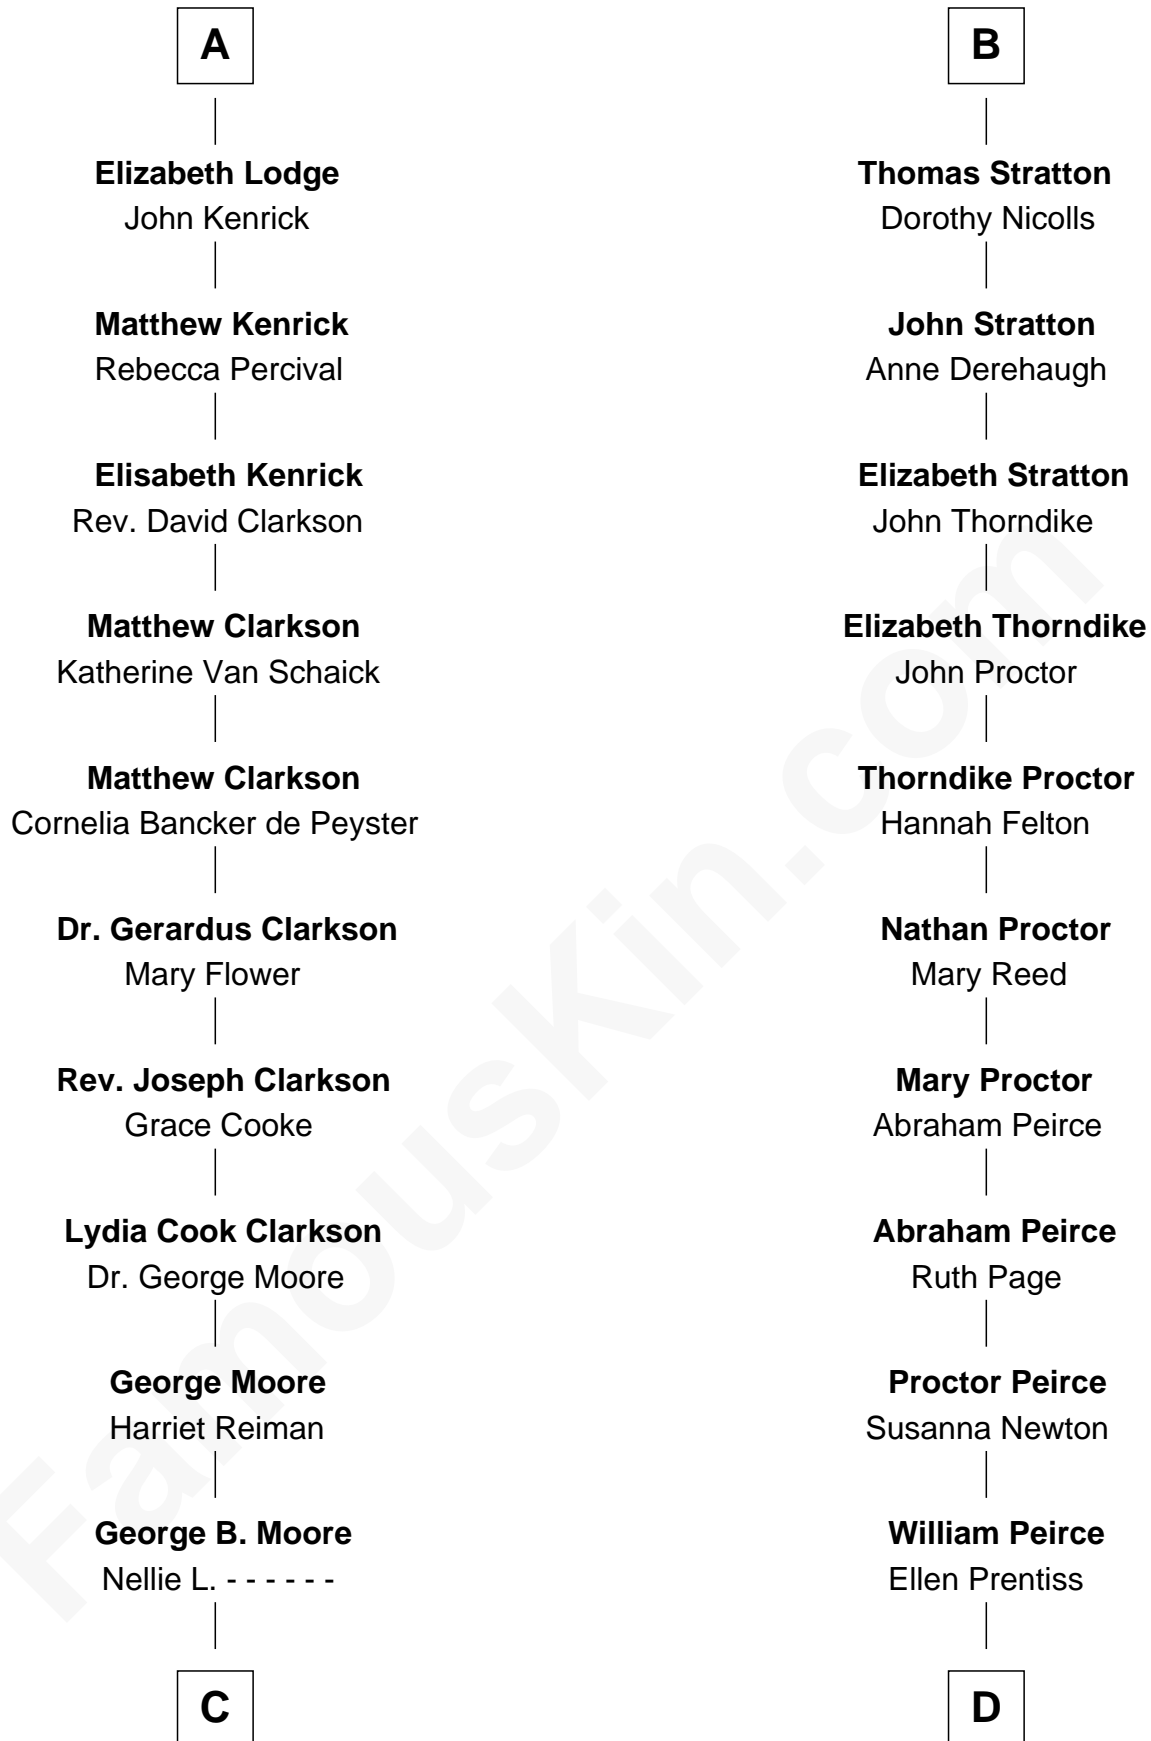

FamousKin.com

Relationship Chart of

Ken Burns

Documentary Filmmaker

19th cousin 1 time removed of

John Lithgow

Stage, TV, and Movie Actor

C

Emily Lucille Moore
Dr. Robert Kyle Burns

Robert Kyle Burns
Lyla Smith Tupper

Ken Burns
Documentary Filmmaker

D

Ellen Prentiss Peirce
Washington Lithgow

Arthur Washington Lithgow
Ina Berenice Robinson

Arthur Washington Lithgow
Sarah Jane Price