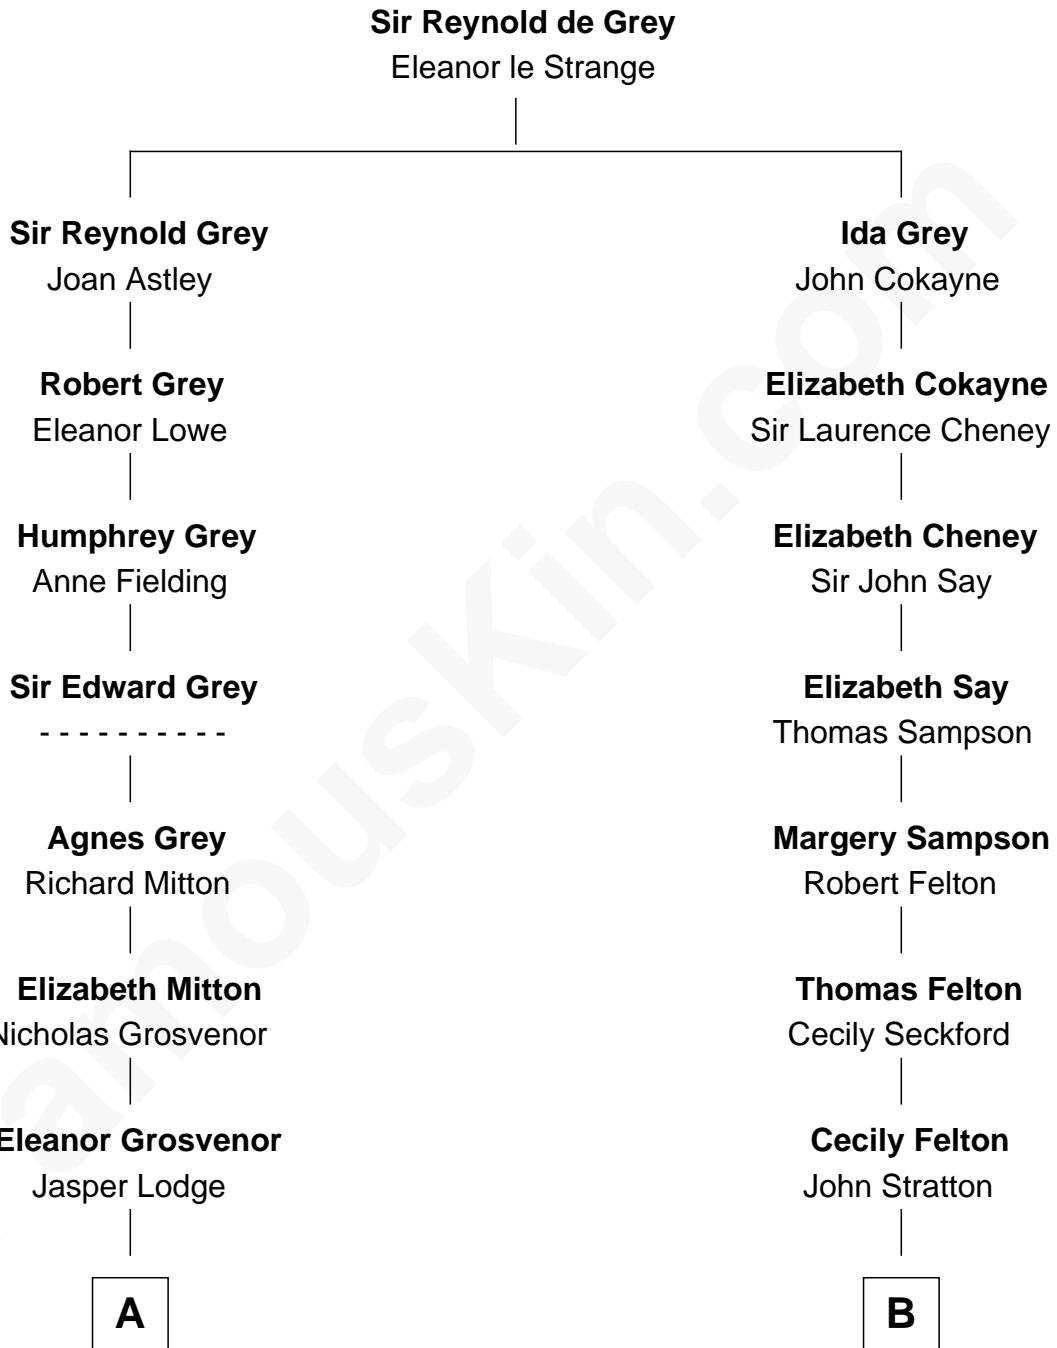

FamousKin.com

Relationship Chart of

Ken Burns

Documentary Filmmaker

19th cousin 1 time removed of

John Lithgow

Stage, TV, and Movie Actor

C

Emily Lucille Moore
Dr. Robert Kyle Burns

Robert Kyle Burns
Lyla Smith Tupper

Ken Burns
Documentary Filmmaker

D

Ellen Prentiss Peirce
Washington Lithgow

Arthur Washington Lithgow
Ina Berenice Robinson

Arthur Washington Lithgow
Sarah Jane Price