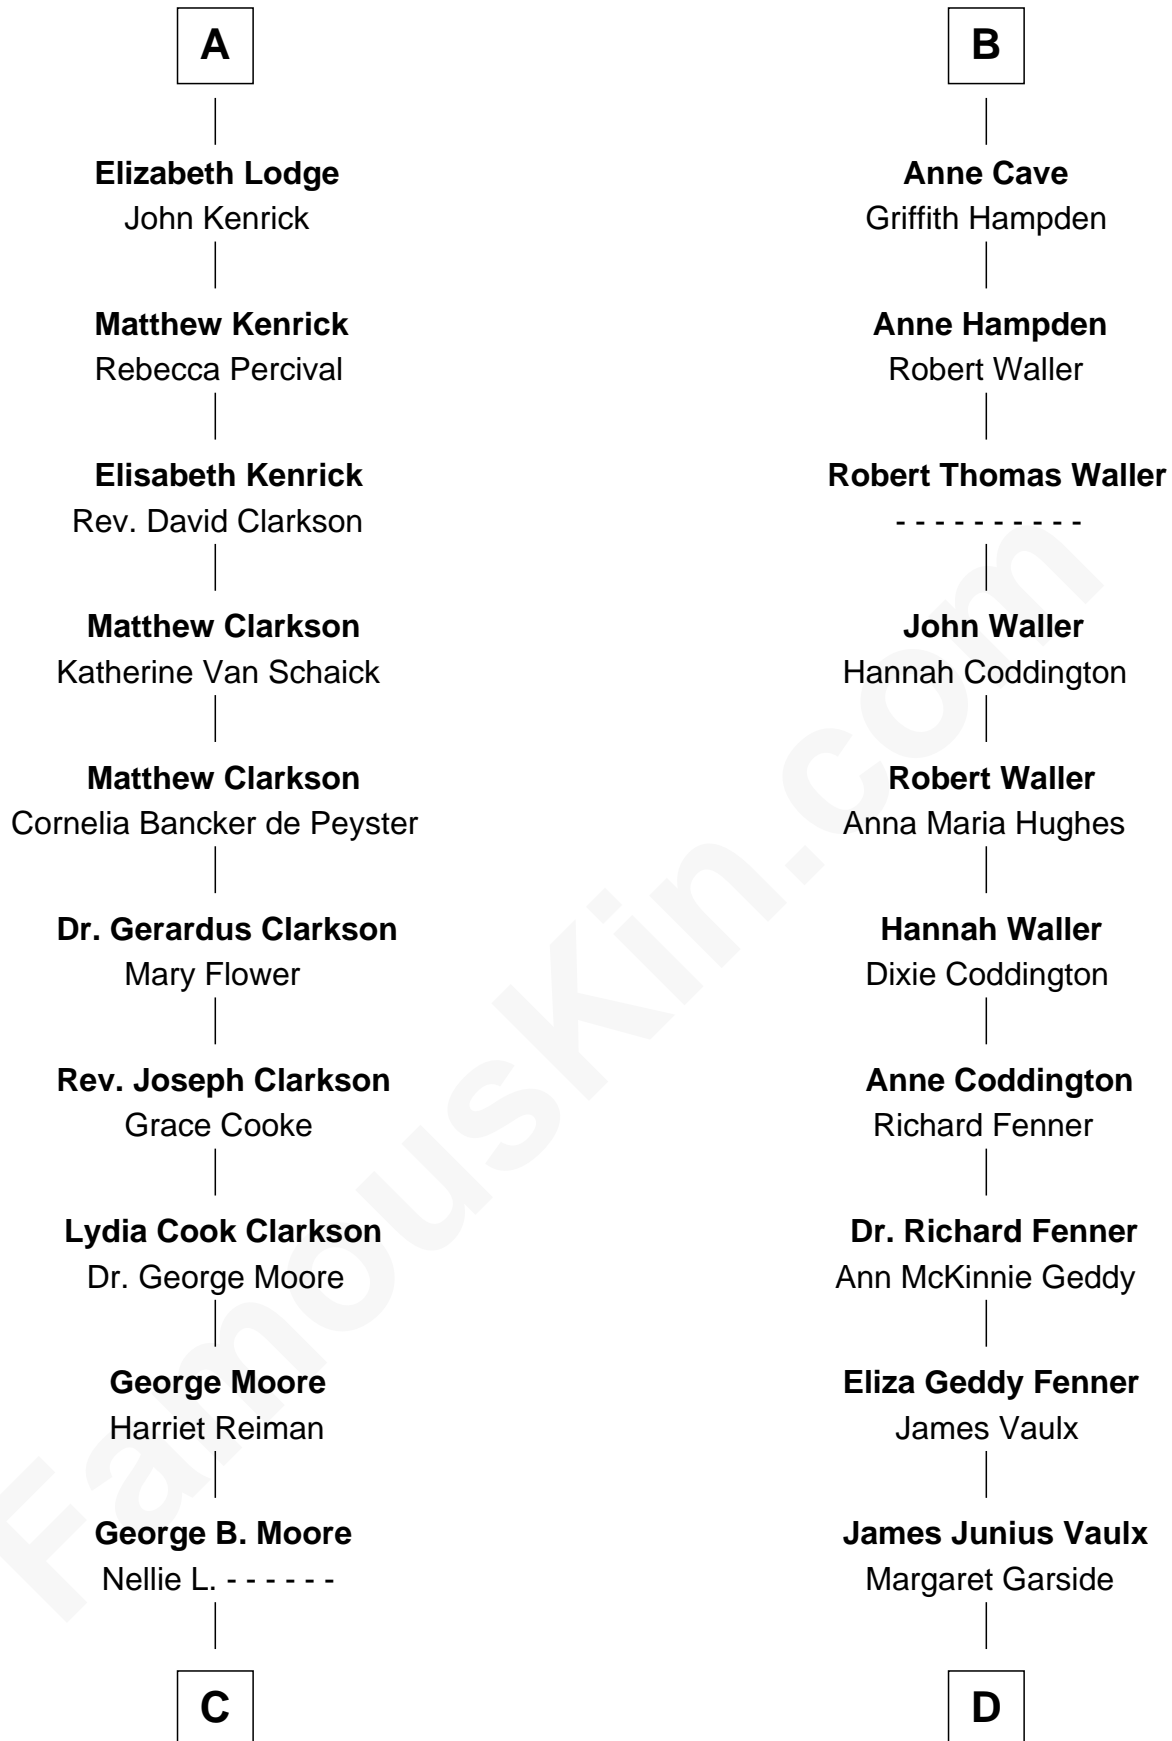

# FamousKin.com Relationship Chart of

**Ken Burns**

*Documentary Filmmaker*

19th cousin of

**John McCain**

*U.S. Senator from Arizona*

**Sir Reynold de Grey**

Eleanor le Strange

**Sir Reynold Grey**

Joan Astley

**Robert Grey**

Eleanor Lowe

**Humphrey Grey**

Anne Fielding

**Sir Edward Grey**

-----

**Agnes Grey**

Richard Mitton

**Elizabeth Mitton**

Nicholas Grosvenor

**Eleanor Grosvenor**

Jasper Lodge

**A**

**Ida Grey**

Thomas Lovett

**Thomas Lovett**

Anne Danvers

**Elizabeth Lovett**

Anthony Cave

**B**

**C**

**Emily Lucille Moore**  
Dr. Robert Kyle Burns