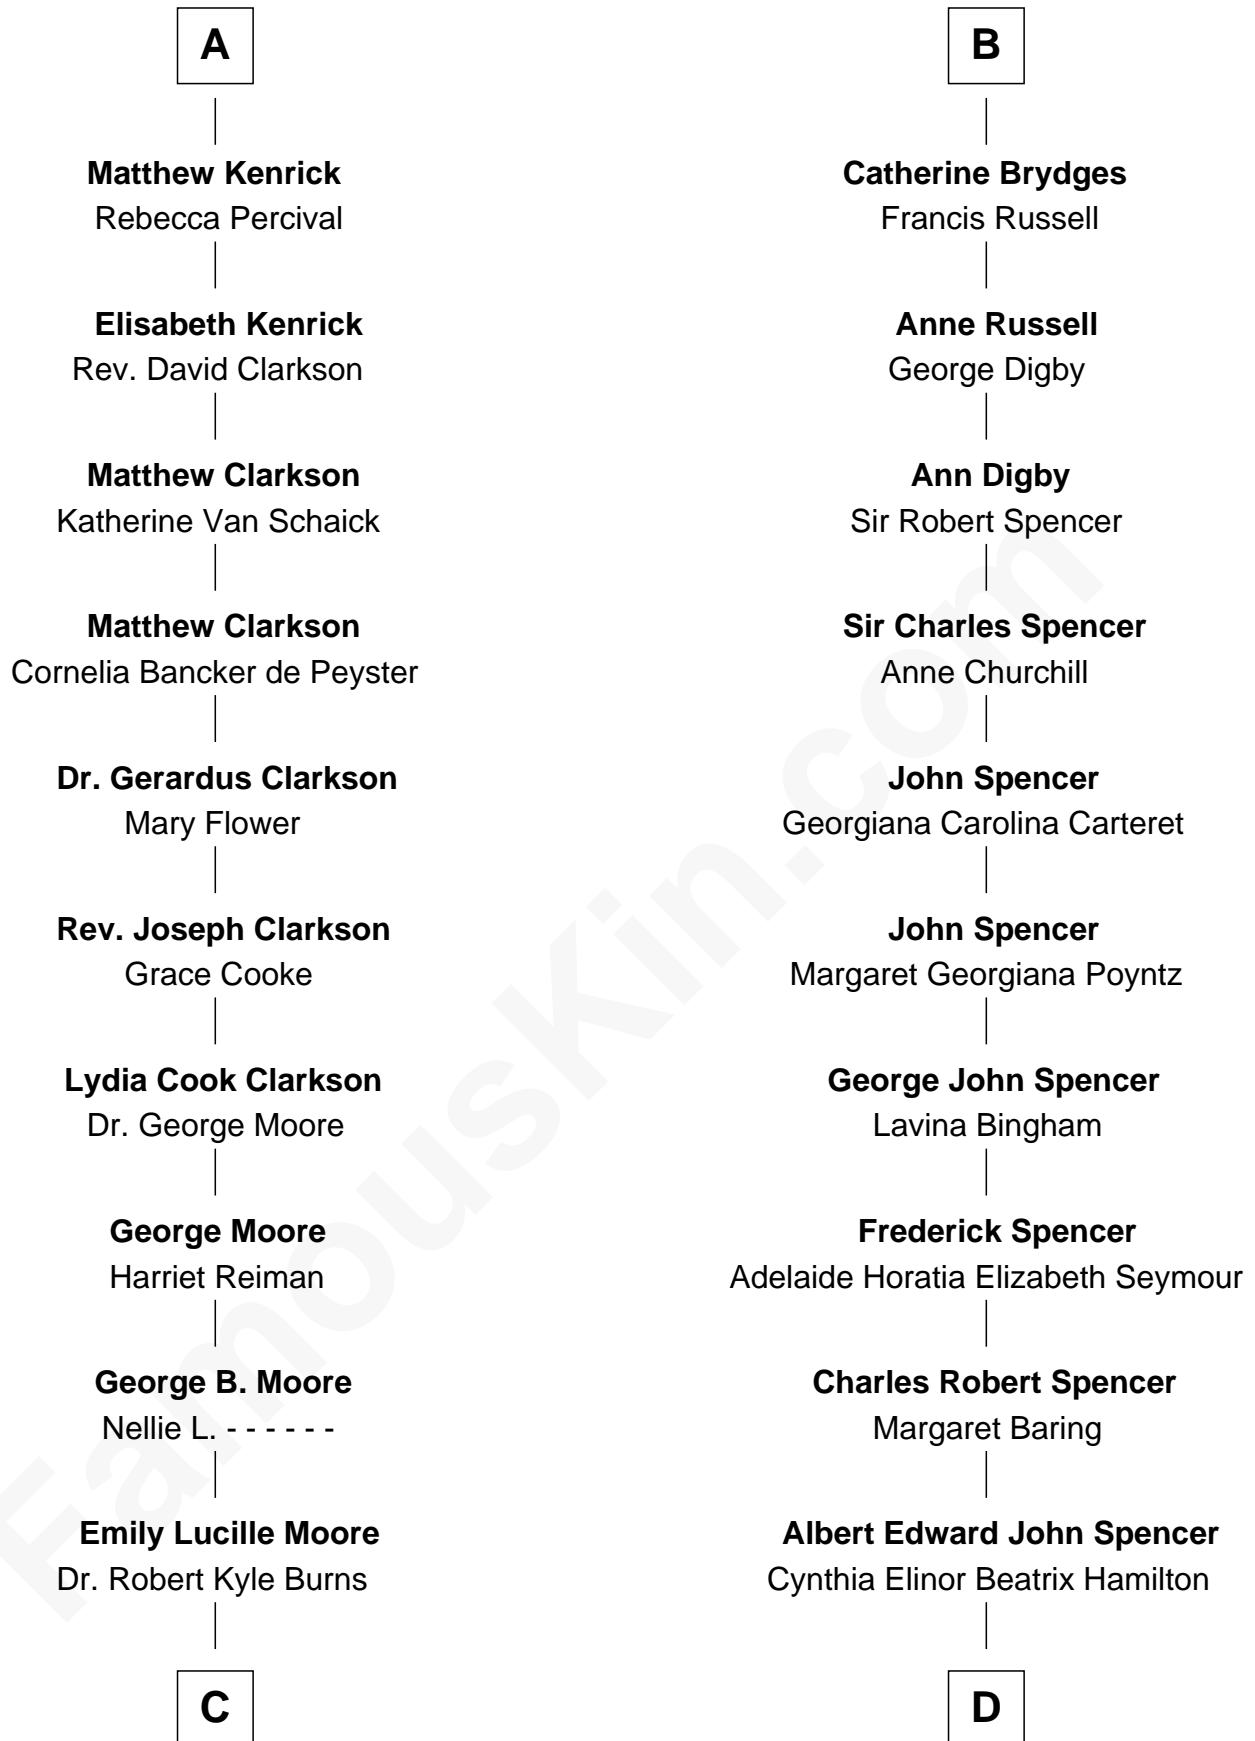

### Prince William

*Prince of Wales*

**Sir Reynold Grey**

*with wife*  
*Joan Astley*

*with wife*  
*Margaret de Ros*

**C**

**Robert Kyle Burns**

Lyla Smith Tupper