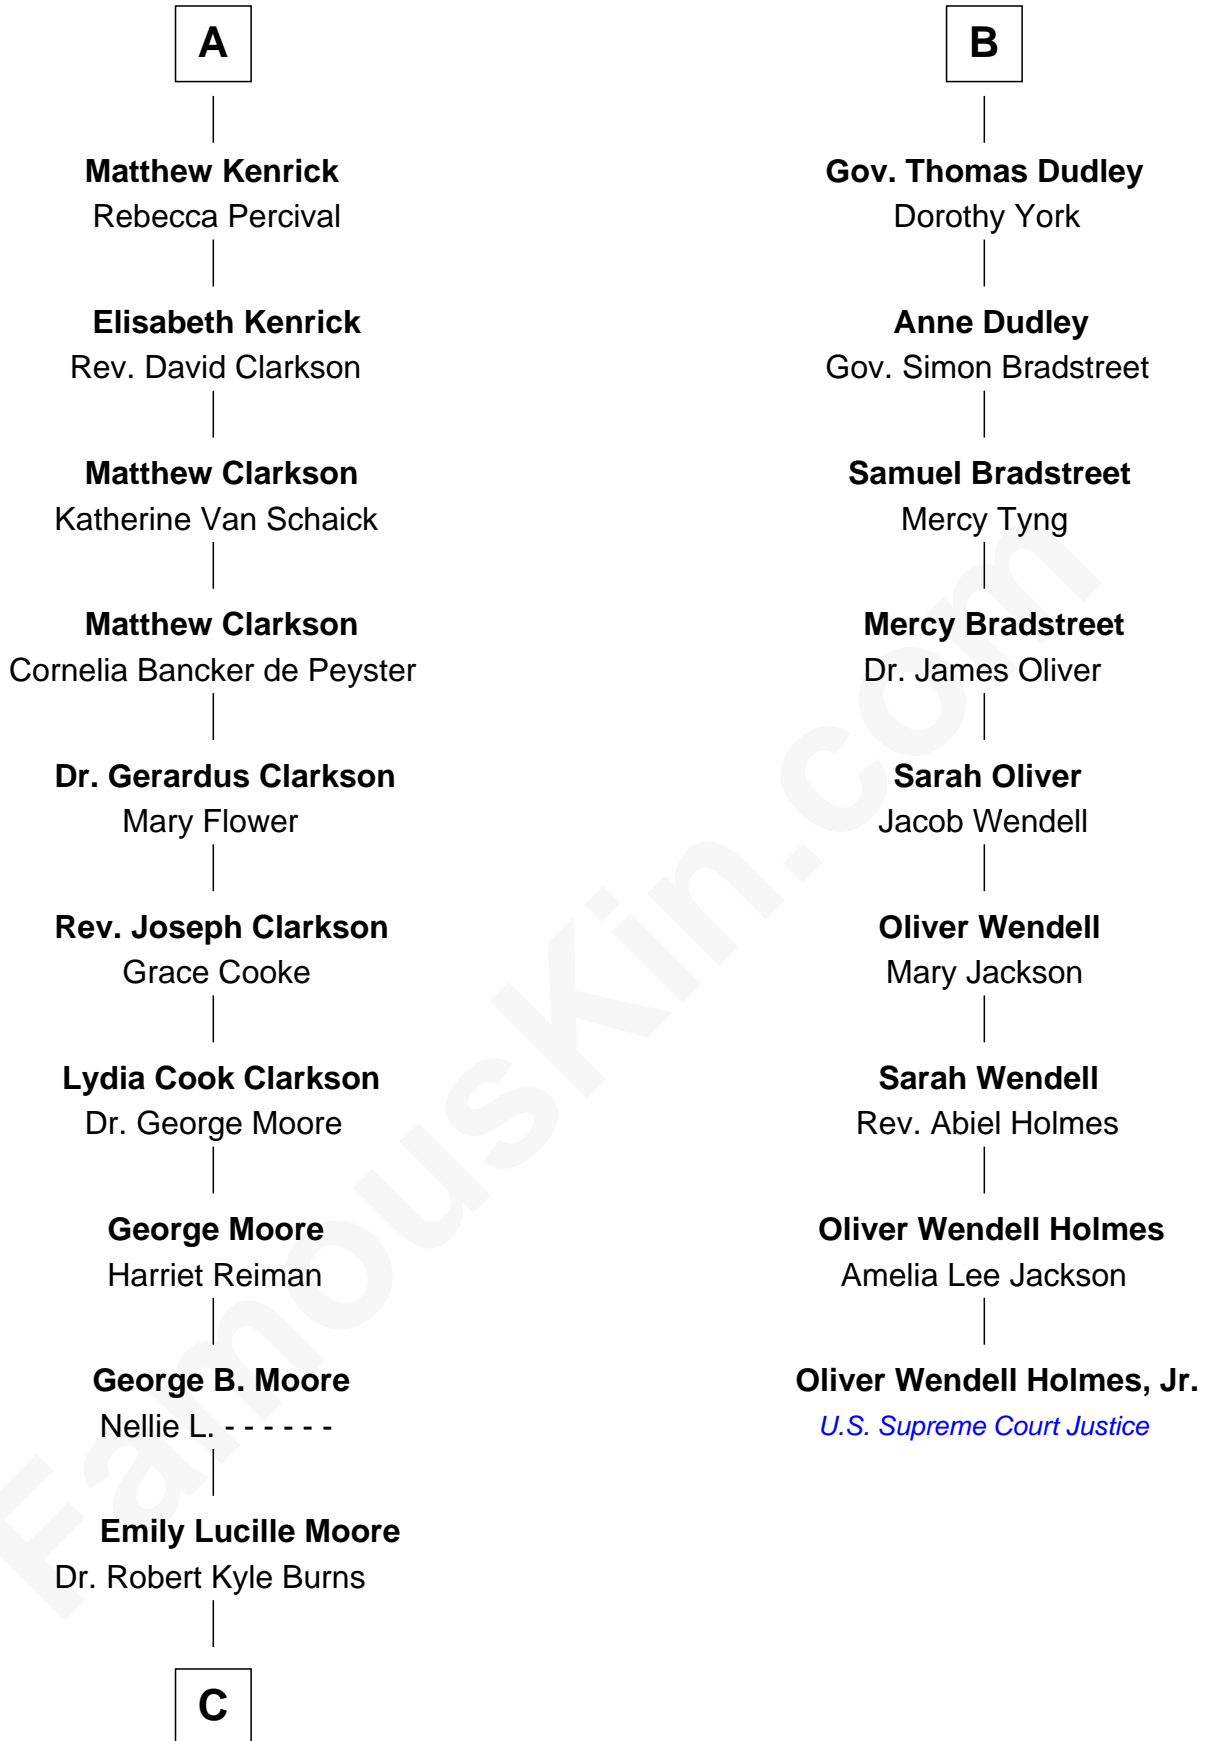

FamousKin.com Relationship Chart of Ken Burns

Documentary Filmmaker

15th cousin 3 times removed of

Oliver Wendell Holmes, Jr.

U.S. Supreme Court Justice

Sir Reynold Grey

with wife
Joan Astley

with wife
Margaret de Ros