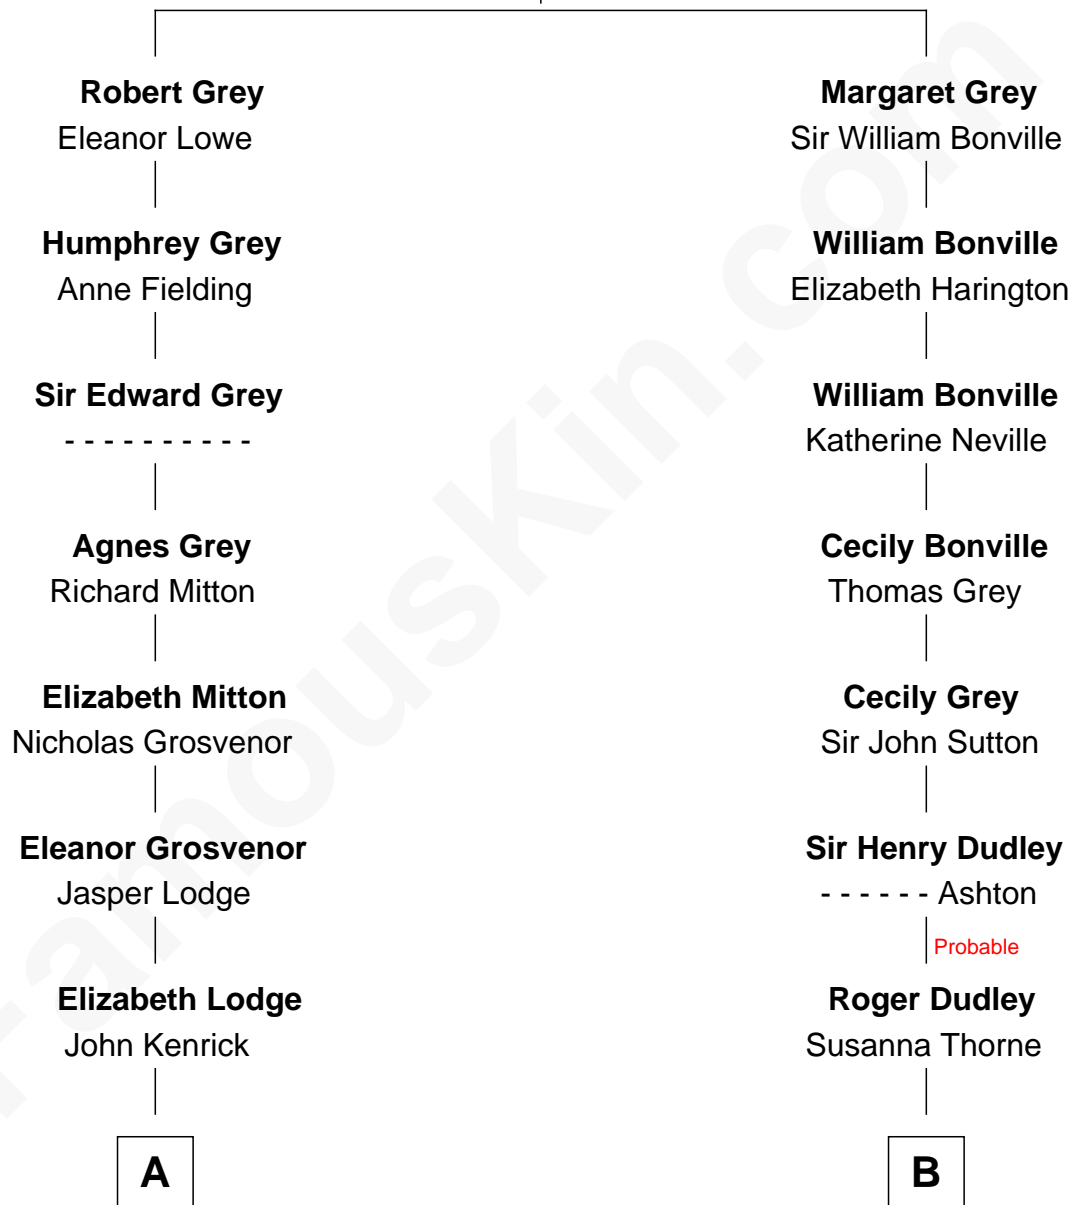

FamousKin.com Relationship Chart of Ken Burns

Documentary Filmmaker

15th cousin 3 times removed of

Oliver Wendell Holmes, Jr.

U.S. Supreme Court Justice

Sir Reynold Grey

with wife
Joan Astley

with wife
Margaret de Ros