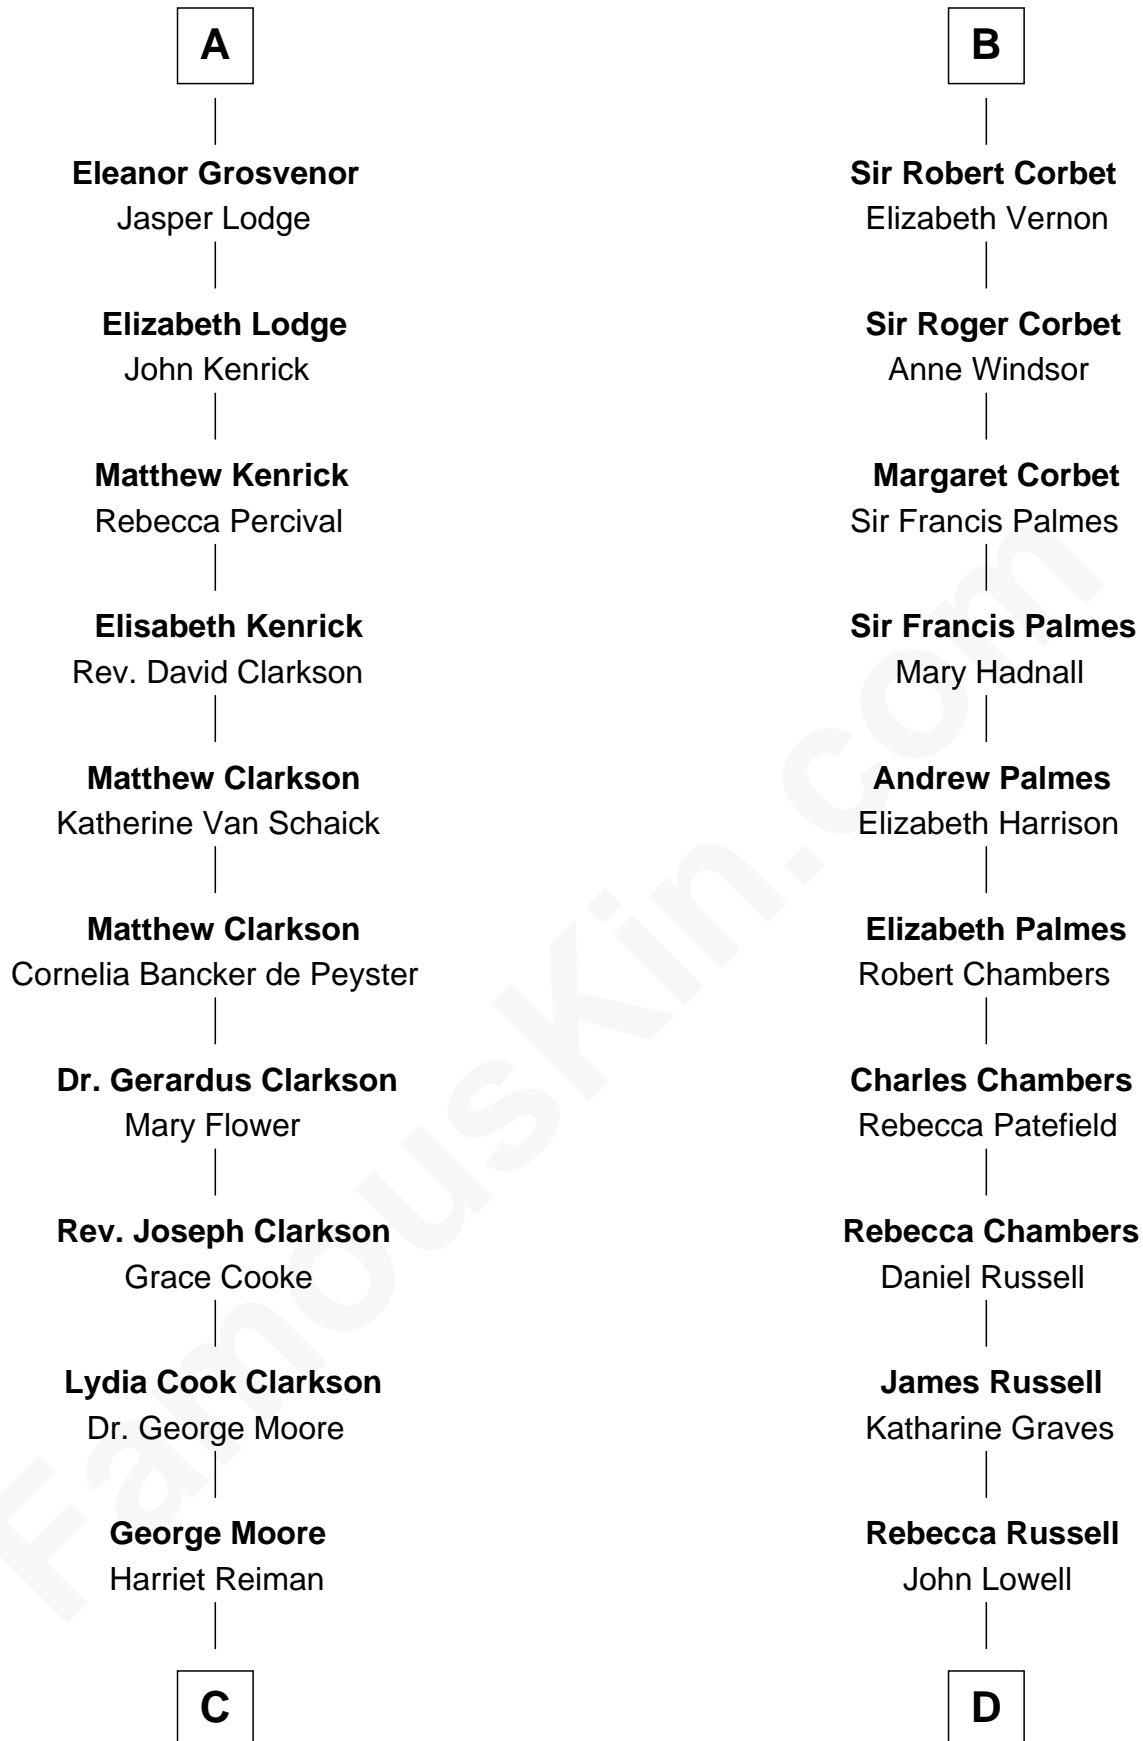

FamousKin.com

Relationship Chart of

Ken Burns

Documentary Filmmaker

18th cousin 2 times removed of

James Russell Lowell

American "Fireside" Poet

FamousKin.com