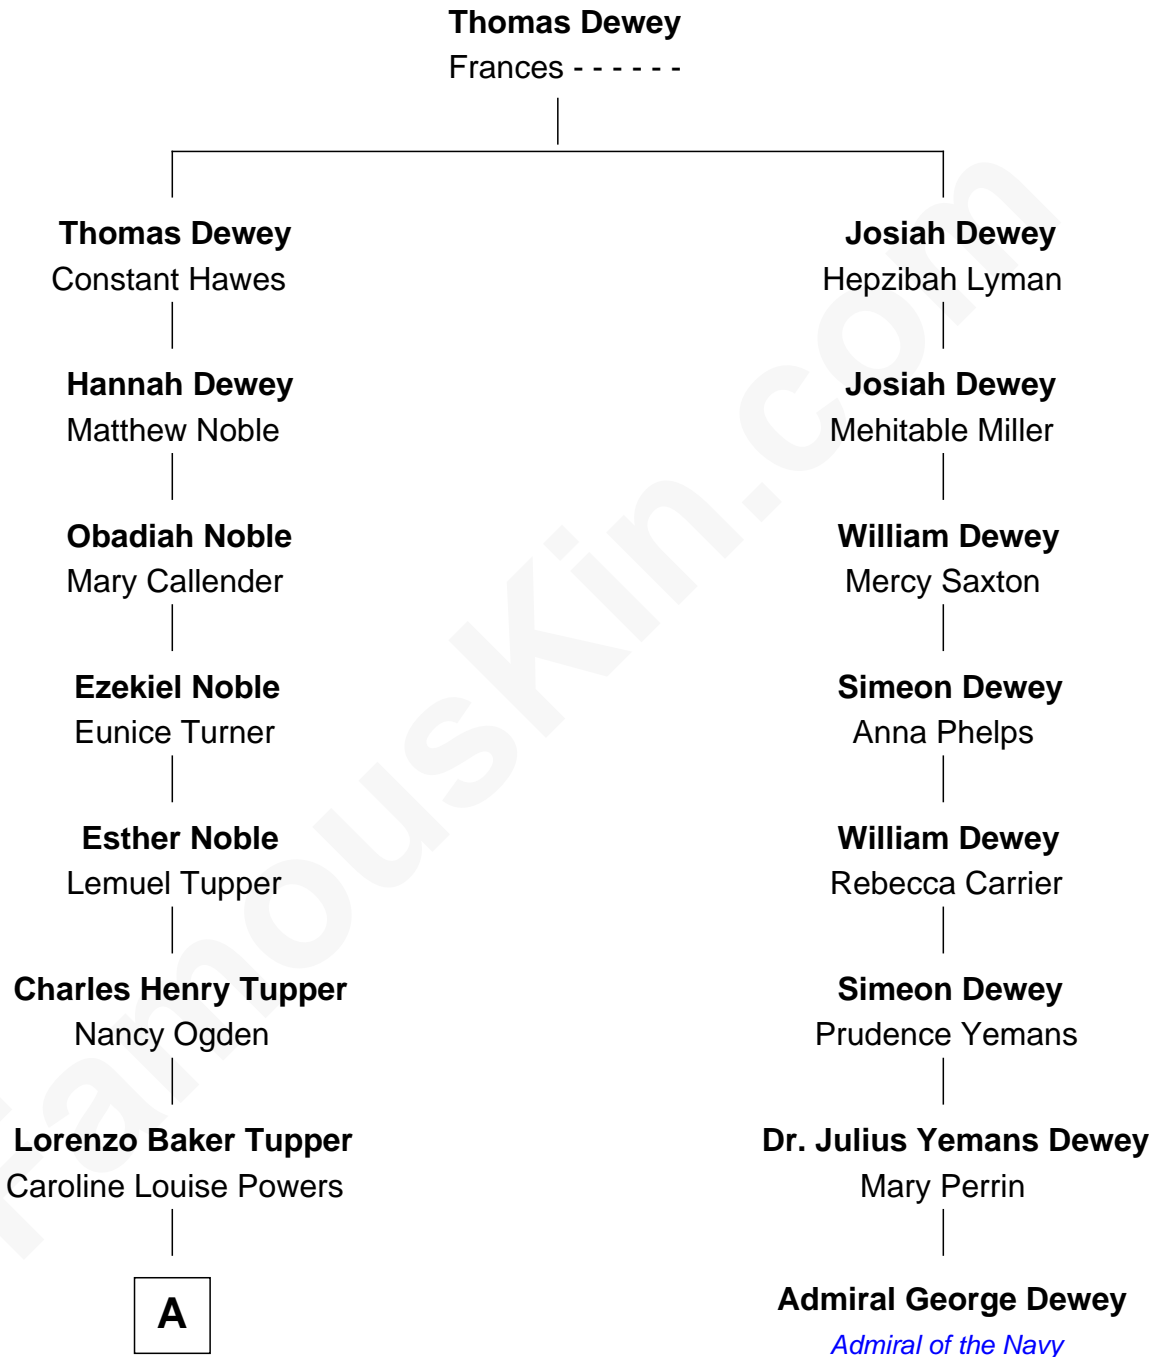

FamousKin.com Relationship Chart of Ken Burns

Documentary Filmmaker

7th cousin 3 times removed of

Admiral George Dewey

Admiral of the Navy

A

—
John Powers Tupper
Francis Howard McMannus

—
George Bancroft Tupper
Lyla Morris Smith

—
Lyla Smith Tupper
Robert Kyle Burns

—
Ken Burns
Documentary Filmmaker