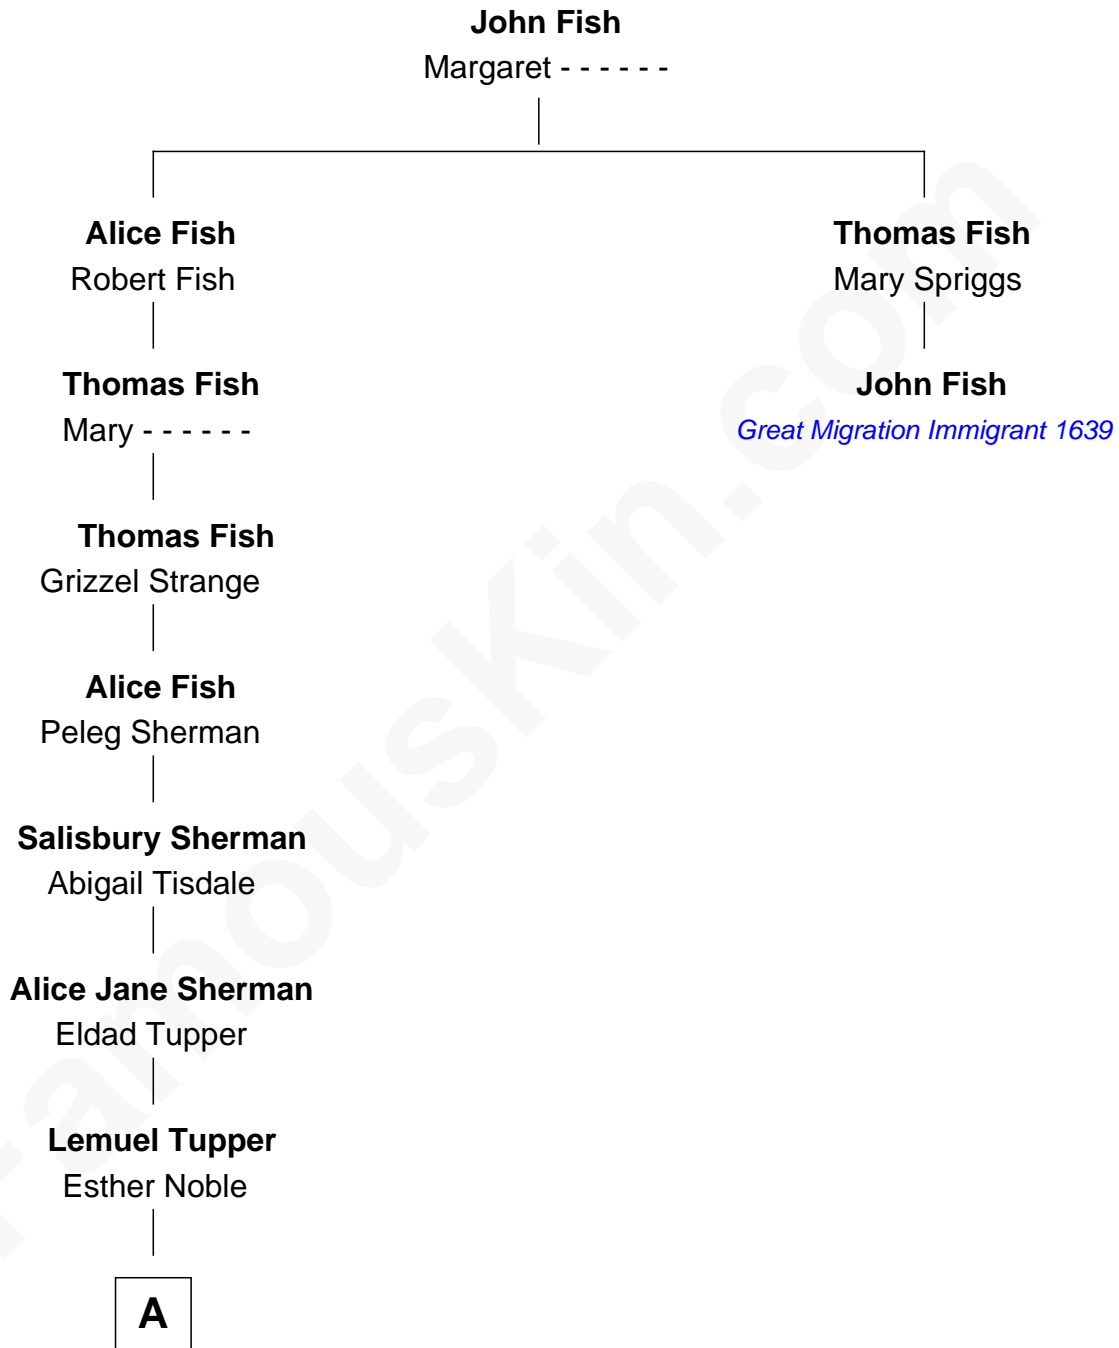

## Relationship Chart of

### Ken Burns

Documentary Filmmaker

1st cousin 11 times removed of

### John Fish

(c1616 - c1663) Great Migration Immigrant 1639

**A**

—  
**Charles Henry Tupper**

Nancy Ogden

—  
**Lorenzo Baker Tupper**

Caroline Louise Powers

—  
**John Powers Tupper**

Francis Howard McMannus

—  
**George Bancroft Tupper**

Lyla Morris Smith

—  
**Lyla Smith Tupper**

Robert Kyle Burns

—  
**Ken Burns**

*Documentary Filmmaker*