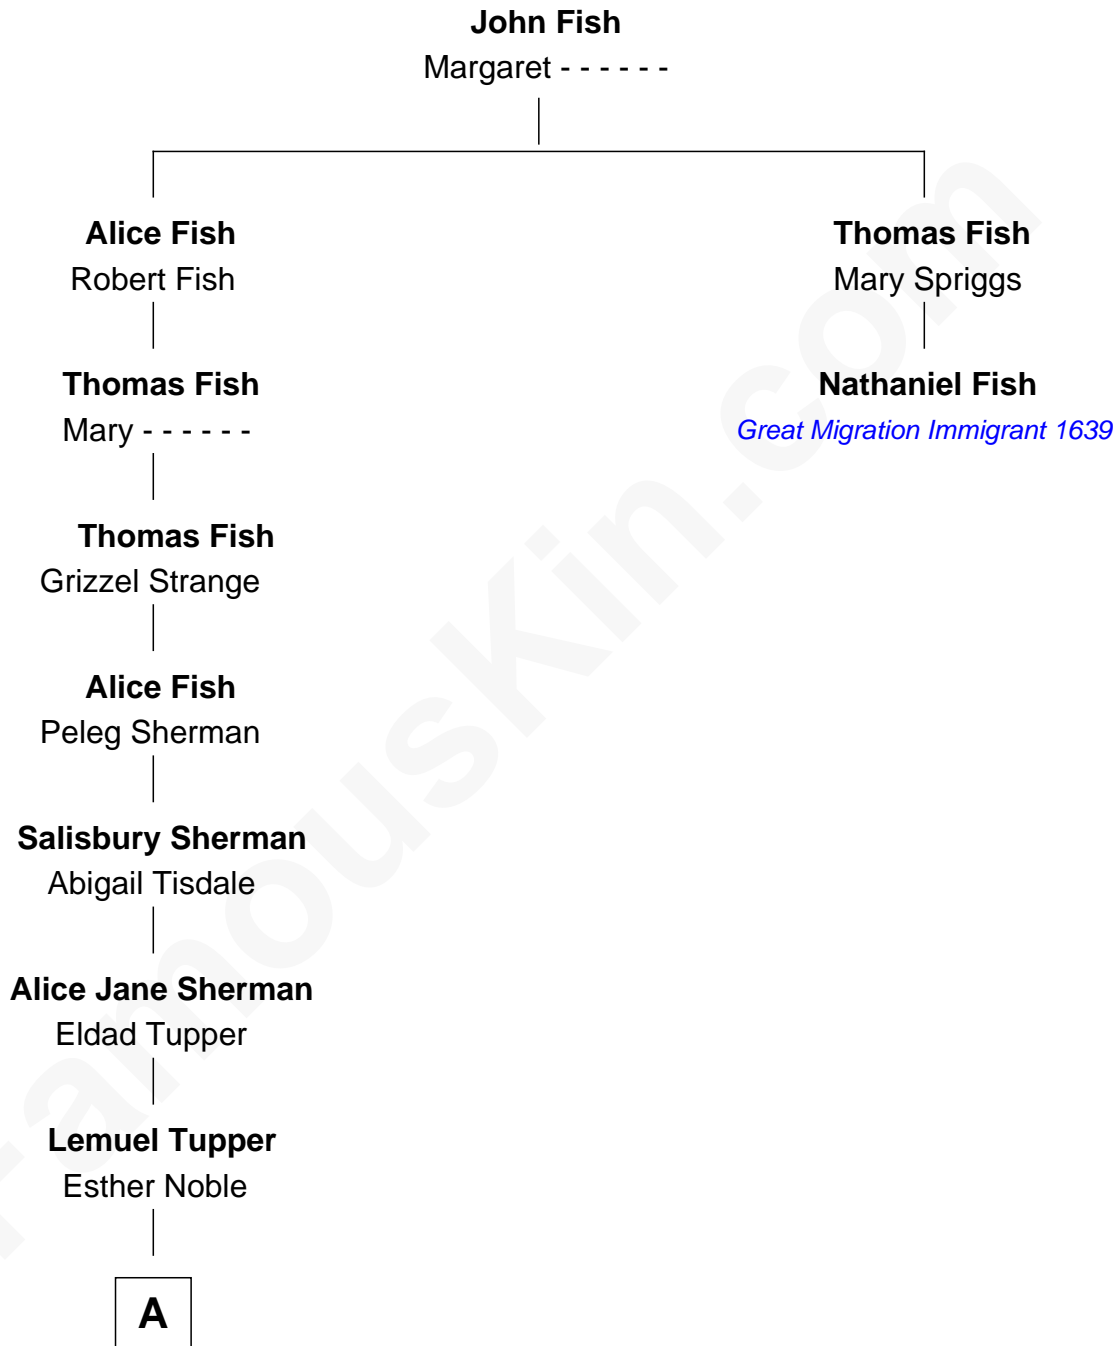

FamousKin.com

Relationship Chart of

Ken Burns

Documentary Filmmaker

1st cousin 11 times removed of

Nathaniel Fish

(c1618 - c1693) Great Migration Immigrant 1639

A

—
Charles Henry Tupper

Nancy Ogden

—
Lorenzo Baker Tupper

Caroline Louise Powers

—
John Powers Tupper

Francis Howard McMannus

—
George Bancroft Tupper

Lyla Morris Smith

—
Lyla Smith Tupper

Robert Kyle Burns

—
Ken Burns

Documentary Filmmaker