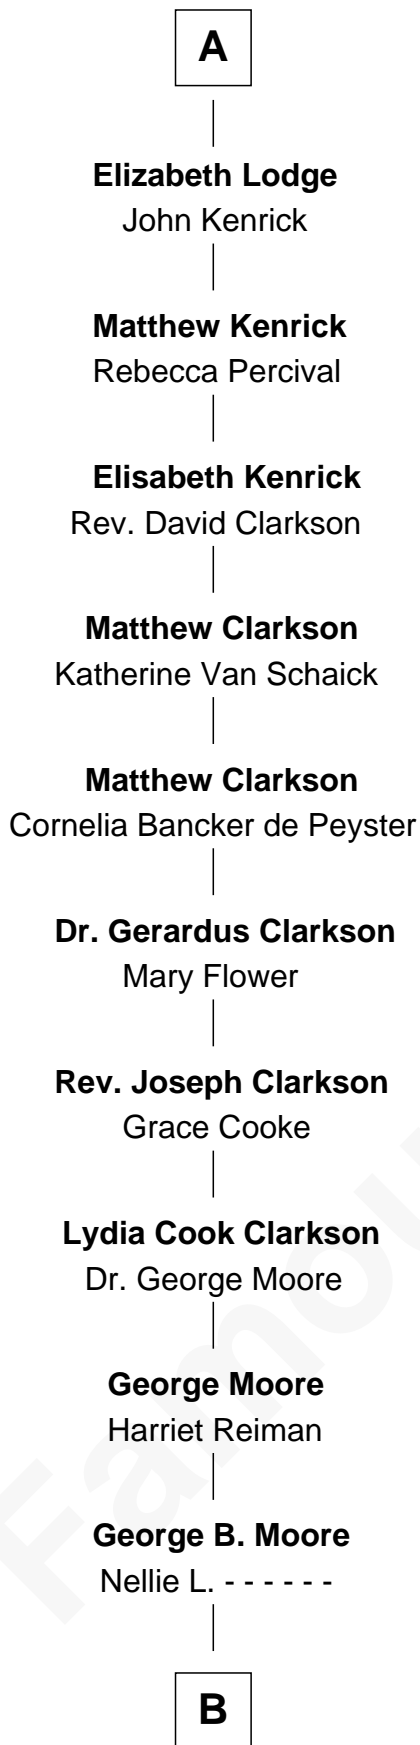

FamousKin.com

Relationship Chart of

Ken Burns

Documentary Filmmaker

5th cousin 14 times removed of

Anne Boleyn

2nd Wife of King Henry VIII

B

—
Emily Lucille Moore
Dr. Robert Kyle Burns

—
Robert Kyle Burns
Lyla Smith Tupper

—
Ken Burns
Documentary Filmmaker

FamousKin.com