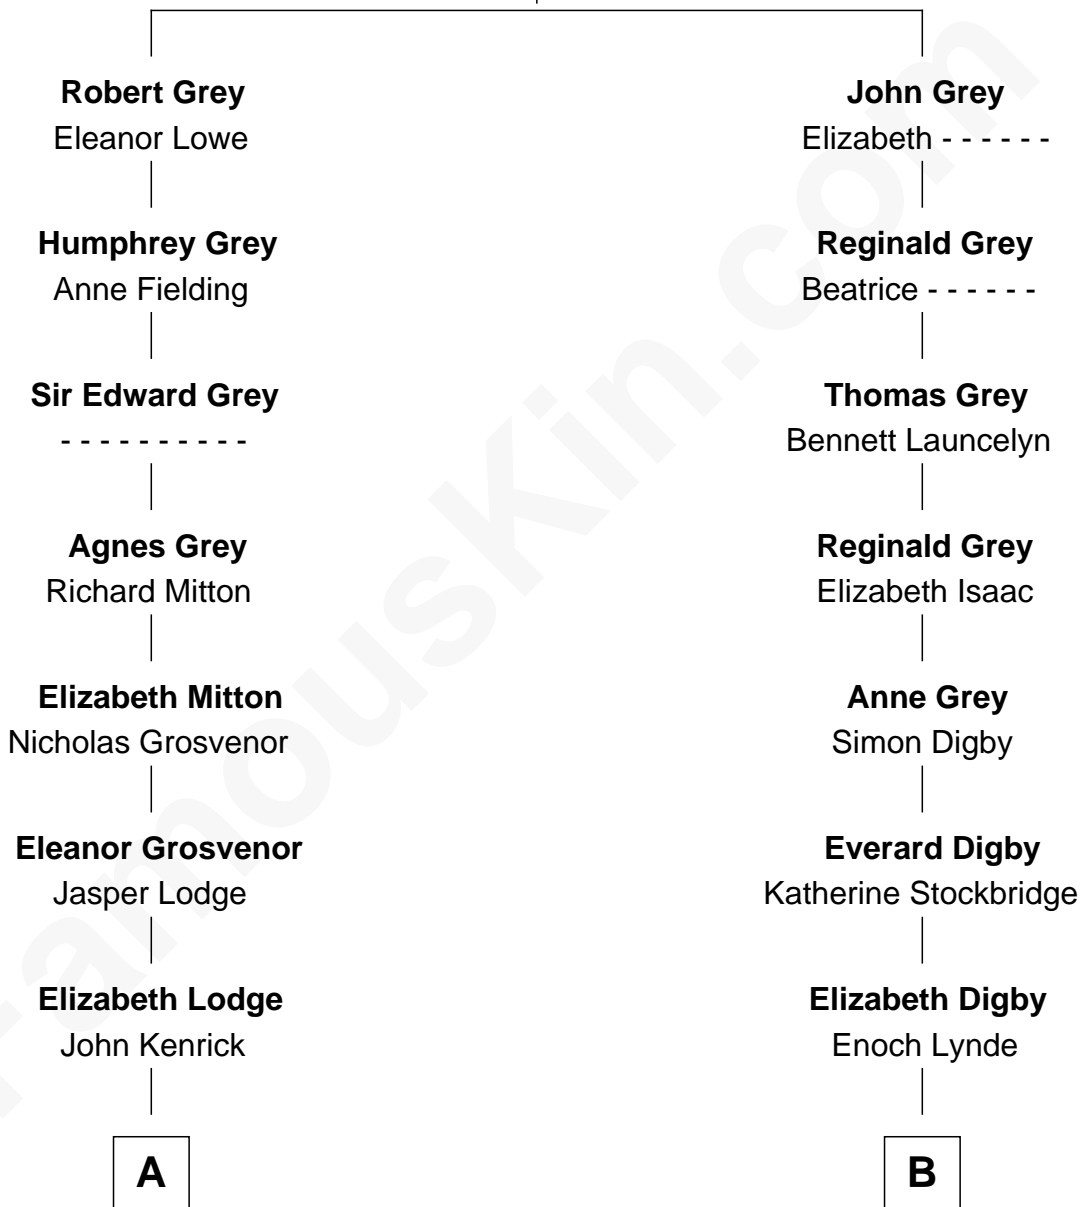

FamousKin.com Relationship Chart of

Ken Burns

Documentary Filmmaker

17th cousin 1 time removed of

John Adams Morgan

1952 Olympic Sailing Gold Medalist

Sir Reynold Grey

Joan Astley