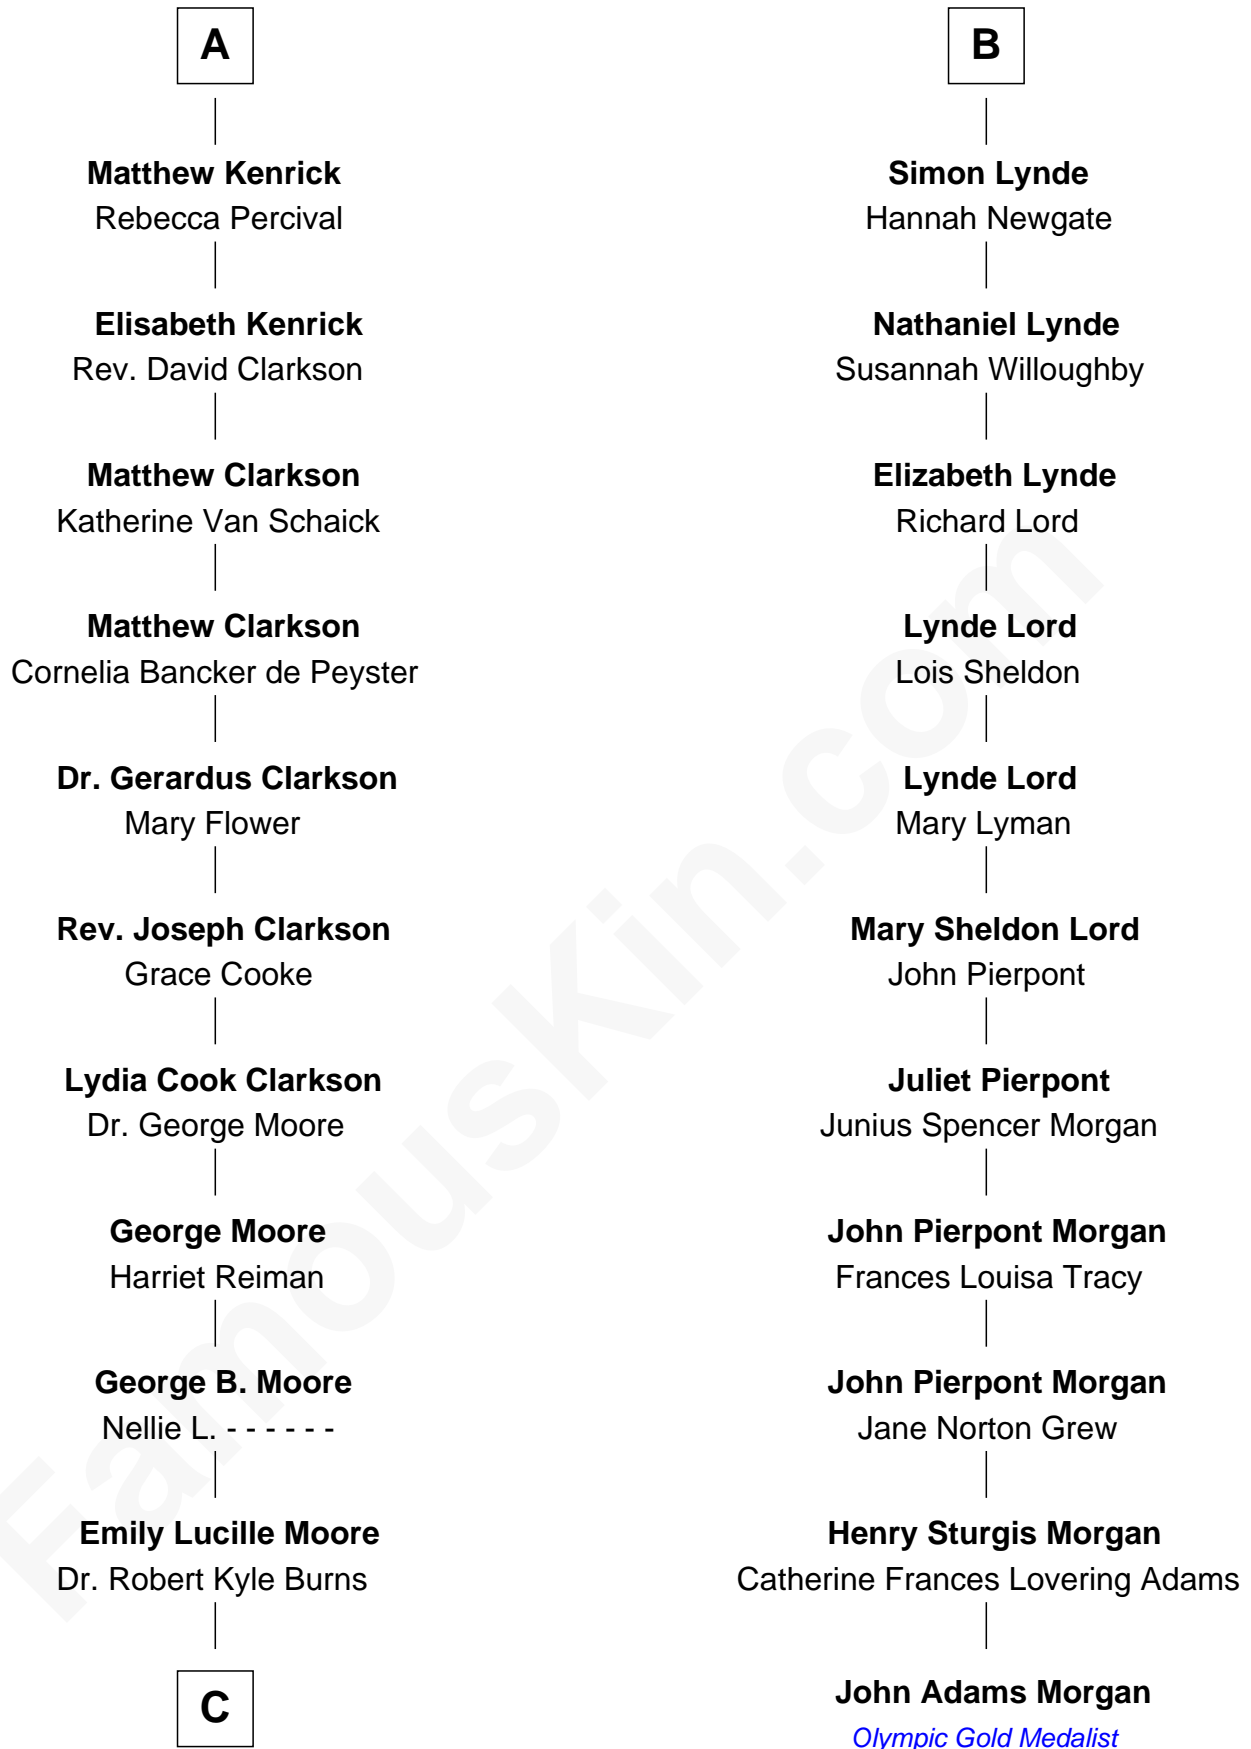

FamousKin.com Relationship Chart of

Ken Burns

Documentary Filmmaker

17th cousin 1 time removed of

John Adams Morgan

1952 Olympic Sailing Gold Medalist

Sir Reynold Grey

Joan Astley