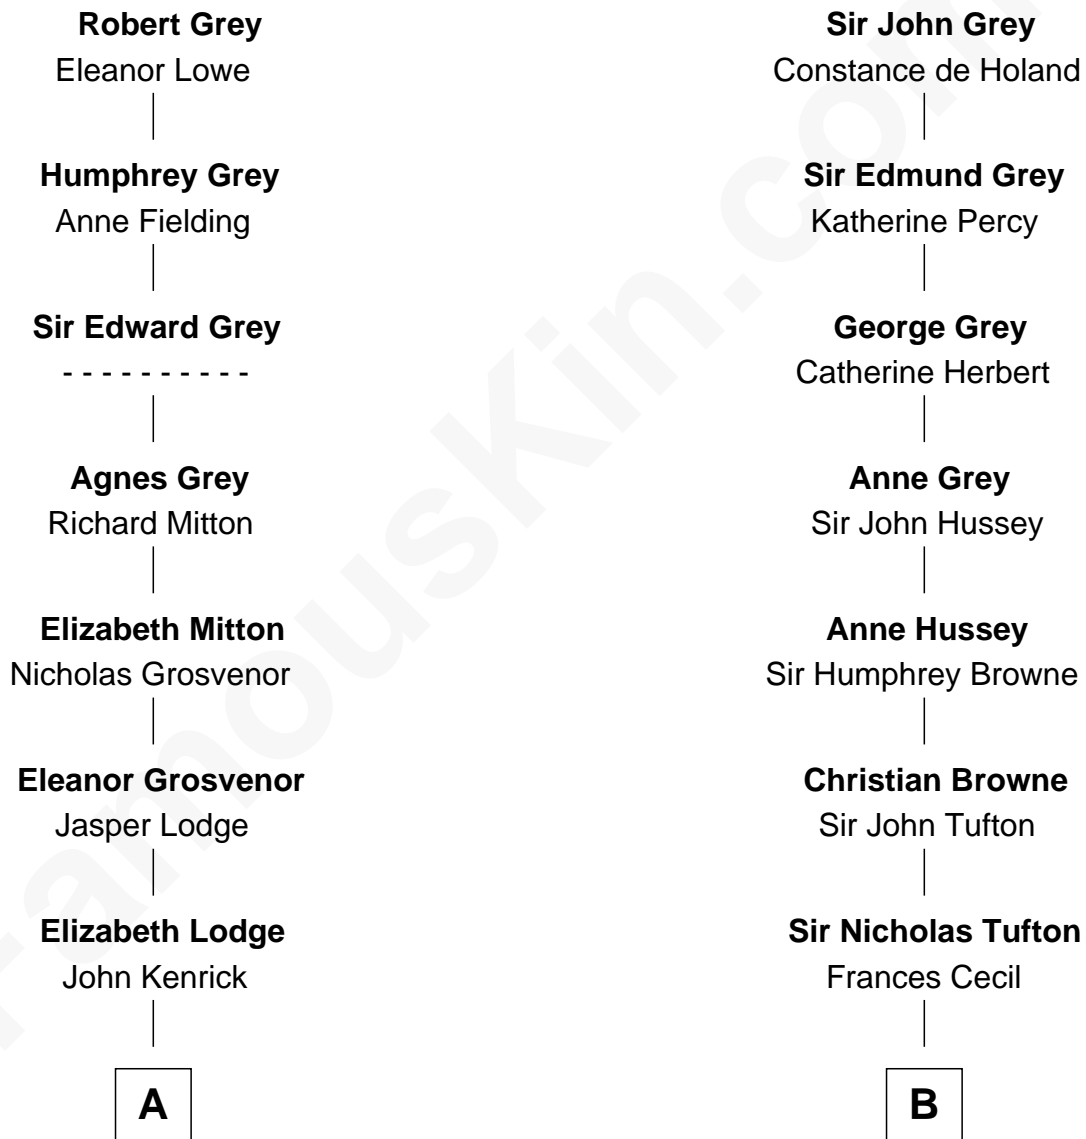

Sir Reynold Grey

*with wife
Joan Astley*

*with wife
Margaret de Ros*