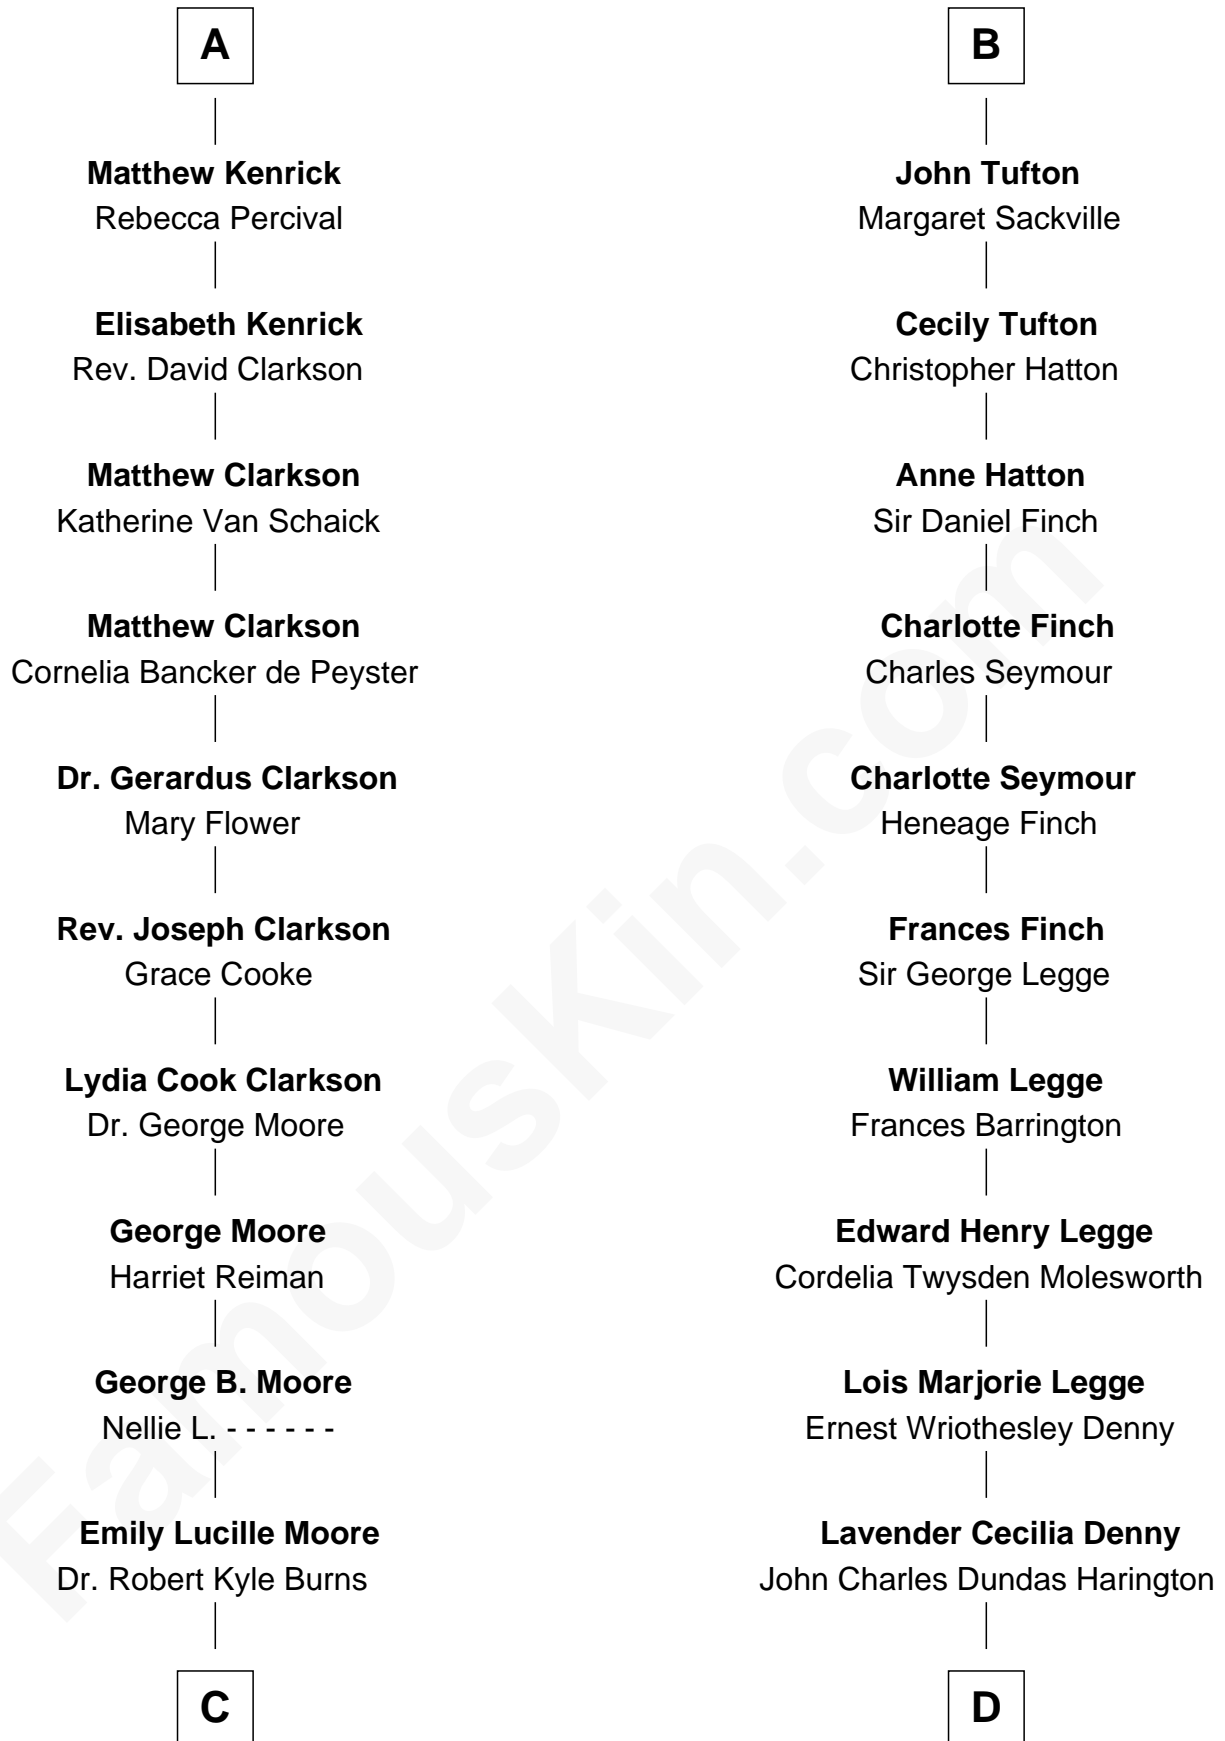

# FamousKin.com Relationship Chart of

**Ken Burns**

*Documentary Filmmaker*

18th cousin of

**Kit Harington**

*TV Actor - "Game of Thrones"*

**Sir Reynold Grey**

*with wife  
Joan Astley*

*with wife  
Margaret de Ros*

**C**

**Robert Kyle Burns**  
Lyla Smith Tupper

**Ken Burns**  
*Documentary Filmmaker*

**D**

**Sir David Richard Harington**  
Deborah Jane Catesby

**Kit Harington**  
*TV Actor - "Game of Thrones"*