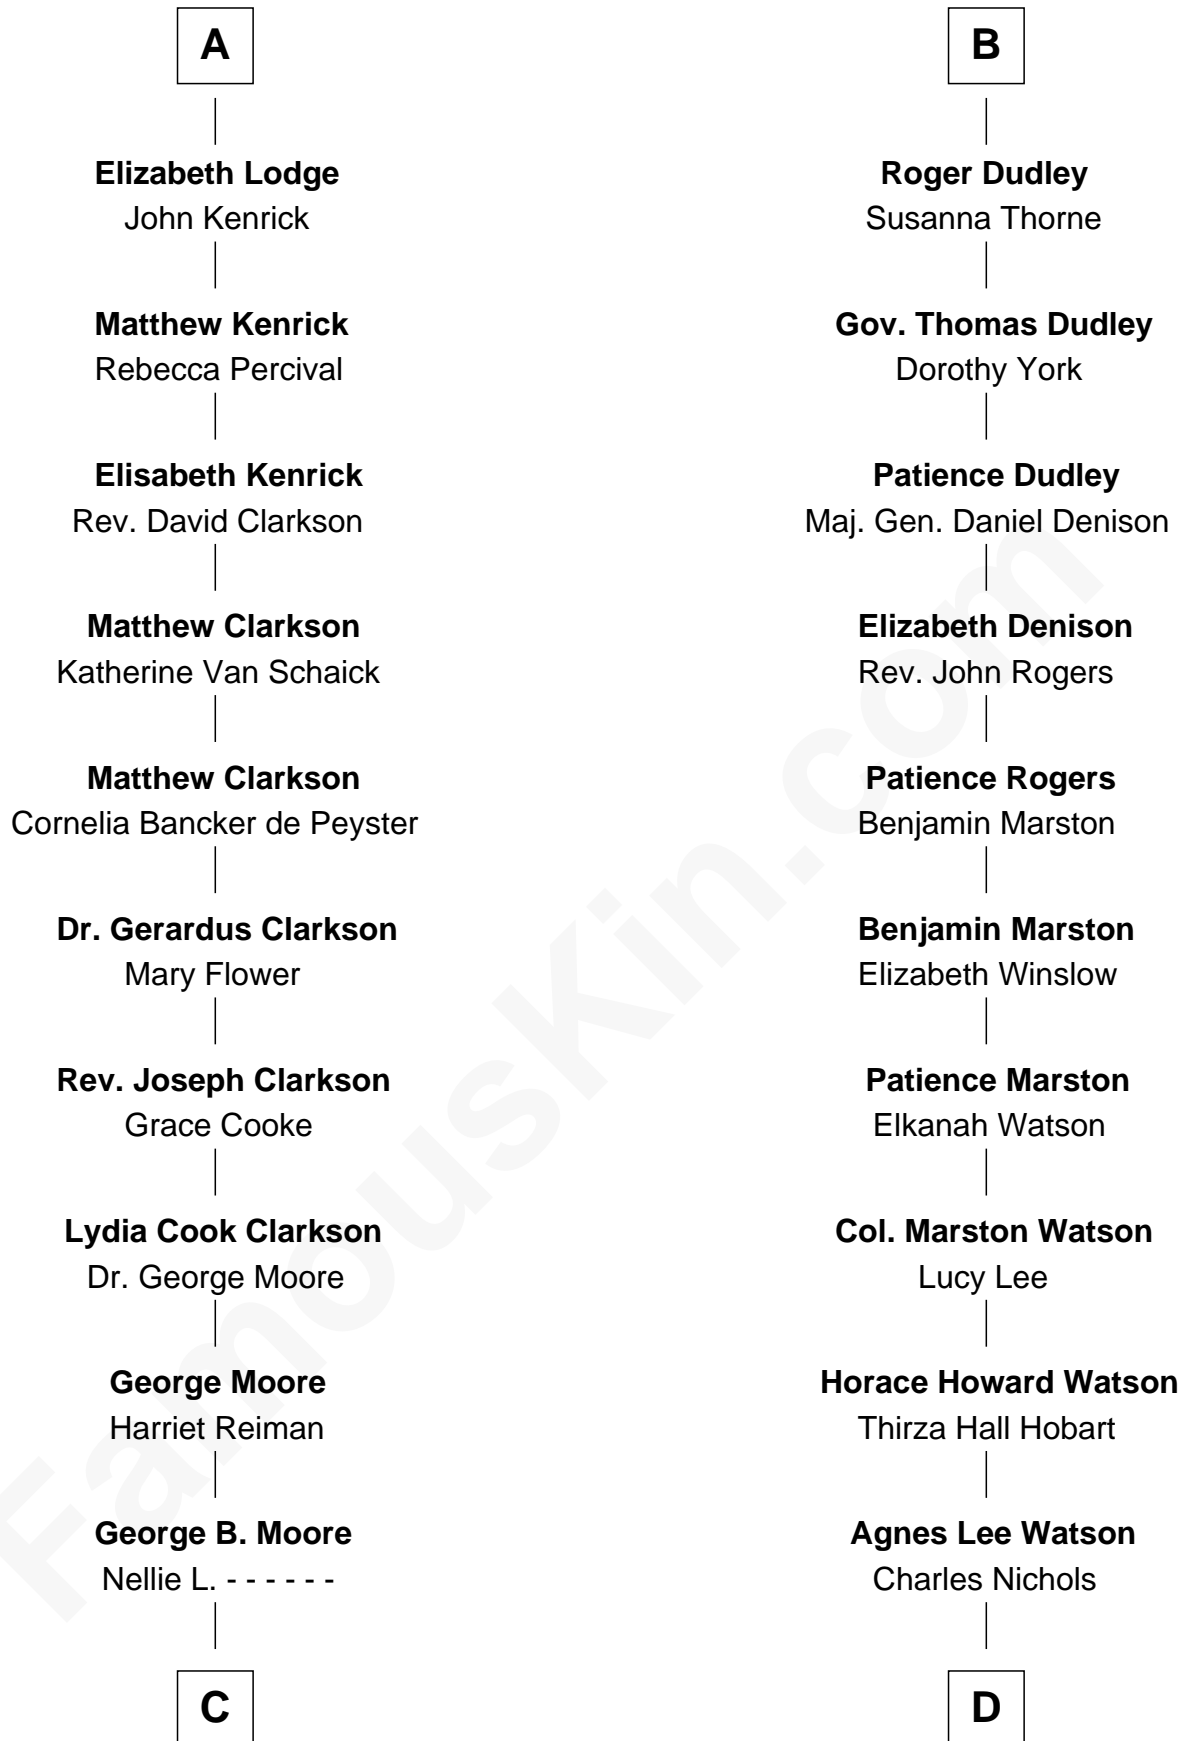

FamousKin.com

Relationship Chart of

Ken Burns

Documentary Filmmaker

19th cousin 2 times removed of

John Cena

Movie Actor and WWE Pro Wrestler

Sir Reynold de Grey

Margaret de Ros

Margaret Grey

Sir William Bonville

William Bonville

Elizabeth Harington

William Bonville

Katherine Neville

Cecily Bonville

Thomas Grey

Cecily Grey

Sir John Sutton

Sir Henry Dudley

----- Ashton

Probable

B

C