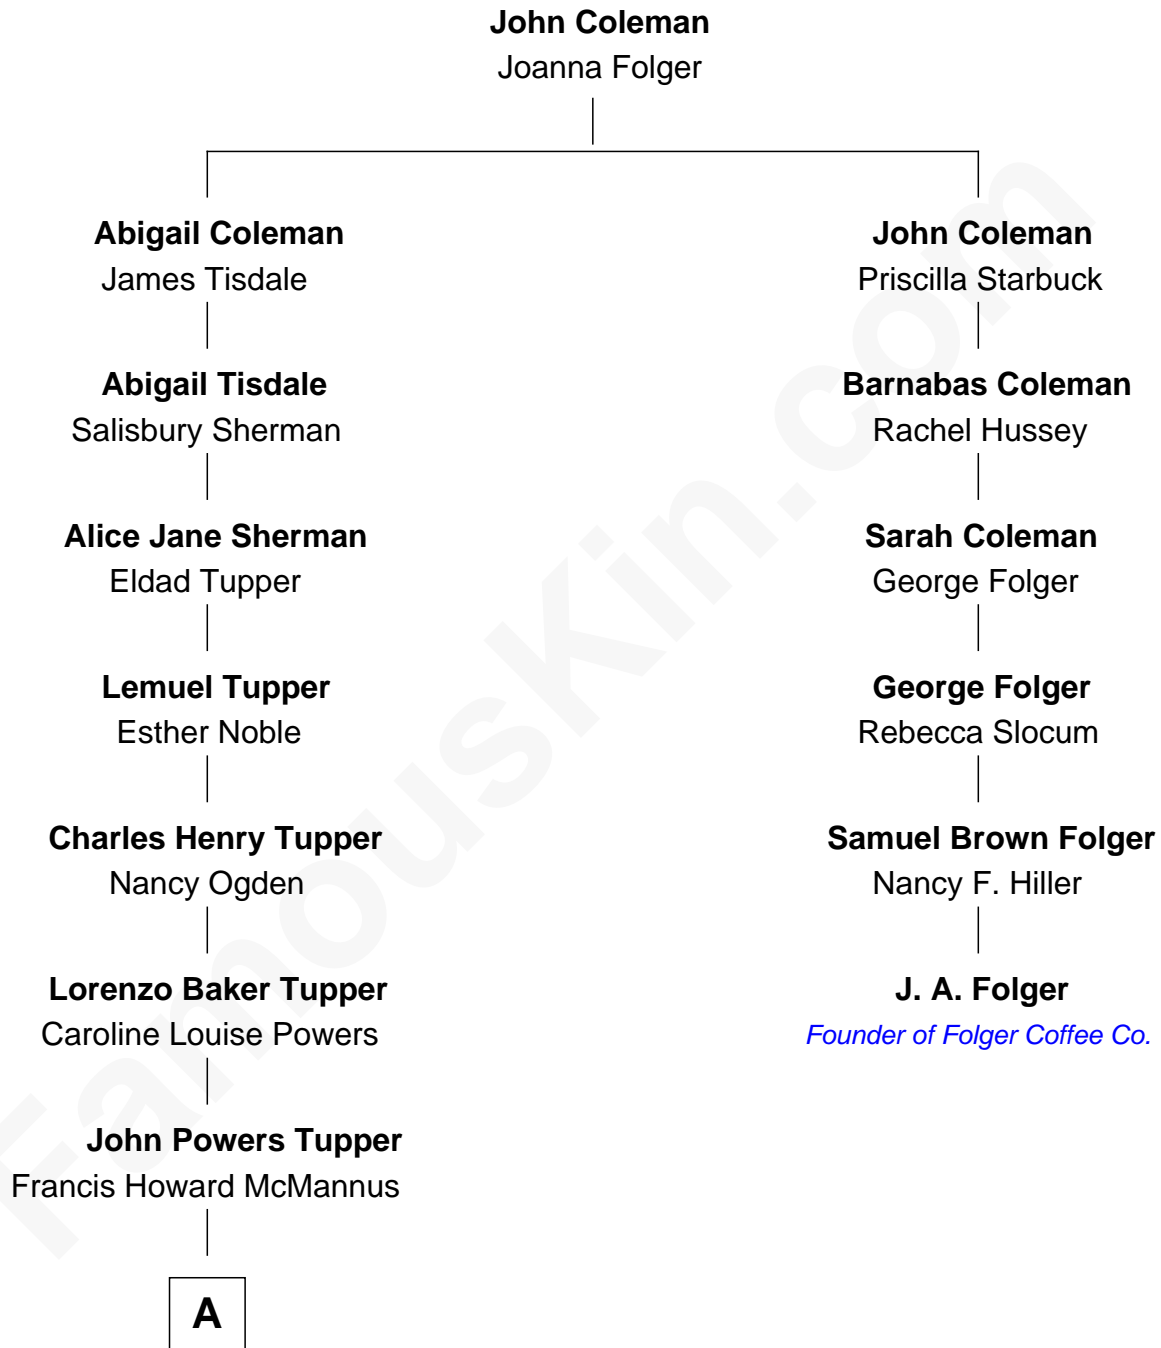

FamousKin.com

Relationship Chart of

Ken Burns

Documentary Filmmaker

5th cousin 4 times removed of

J. A. Folger

Founder of Folger Coffee Company

A

George Bancroft Tupper

Lyla Morris Smith

Lyla Smith Tupper

Robert Kyle Burns

Ken Burns

Documentary Filmmaker

FamousKin.com