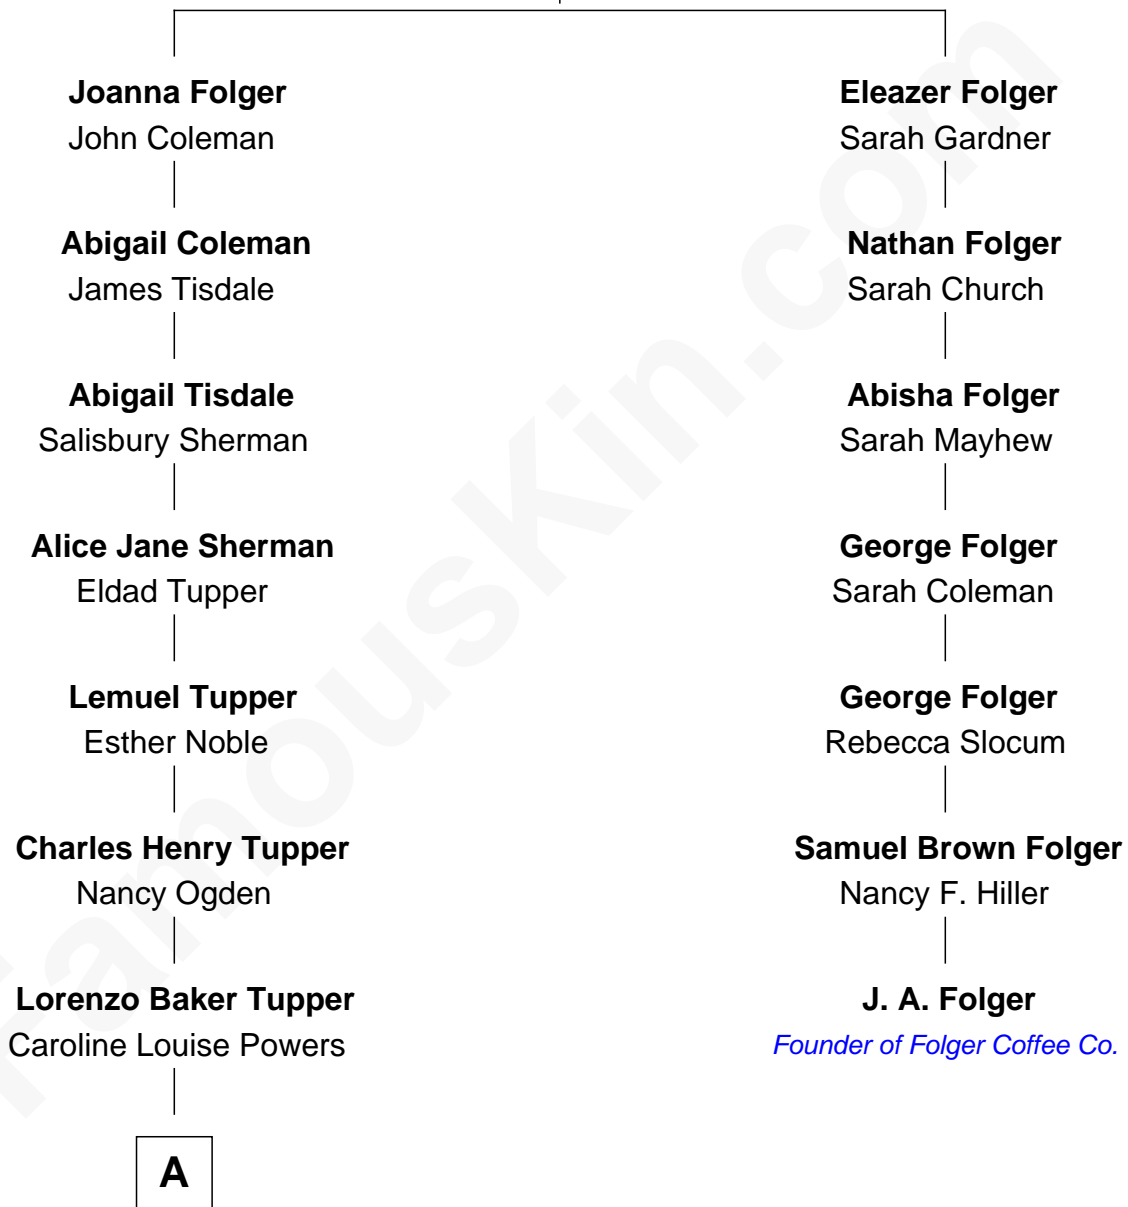

FamousKin.com Relationship Chart of Ken Burns

Documentary Filmmaker

6th cousin 4 times removed of

J. A. Folger

Founder of Folger Coffee Company

Peter Folger

Mary Morrill

A

—
John Powers Tupper
Francis Howard McMannus

—
George Bancroft Tupper
Lyla Morris Smith

—
Lyla Smith Tupper
Robert Kyle Burns

—
Ken Burns
Documentary Filmmaker

FamousKin.com