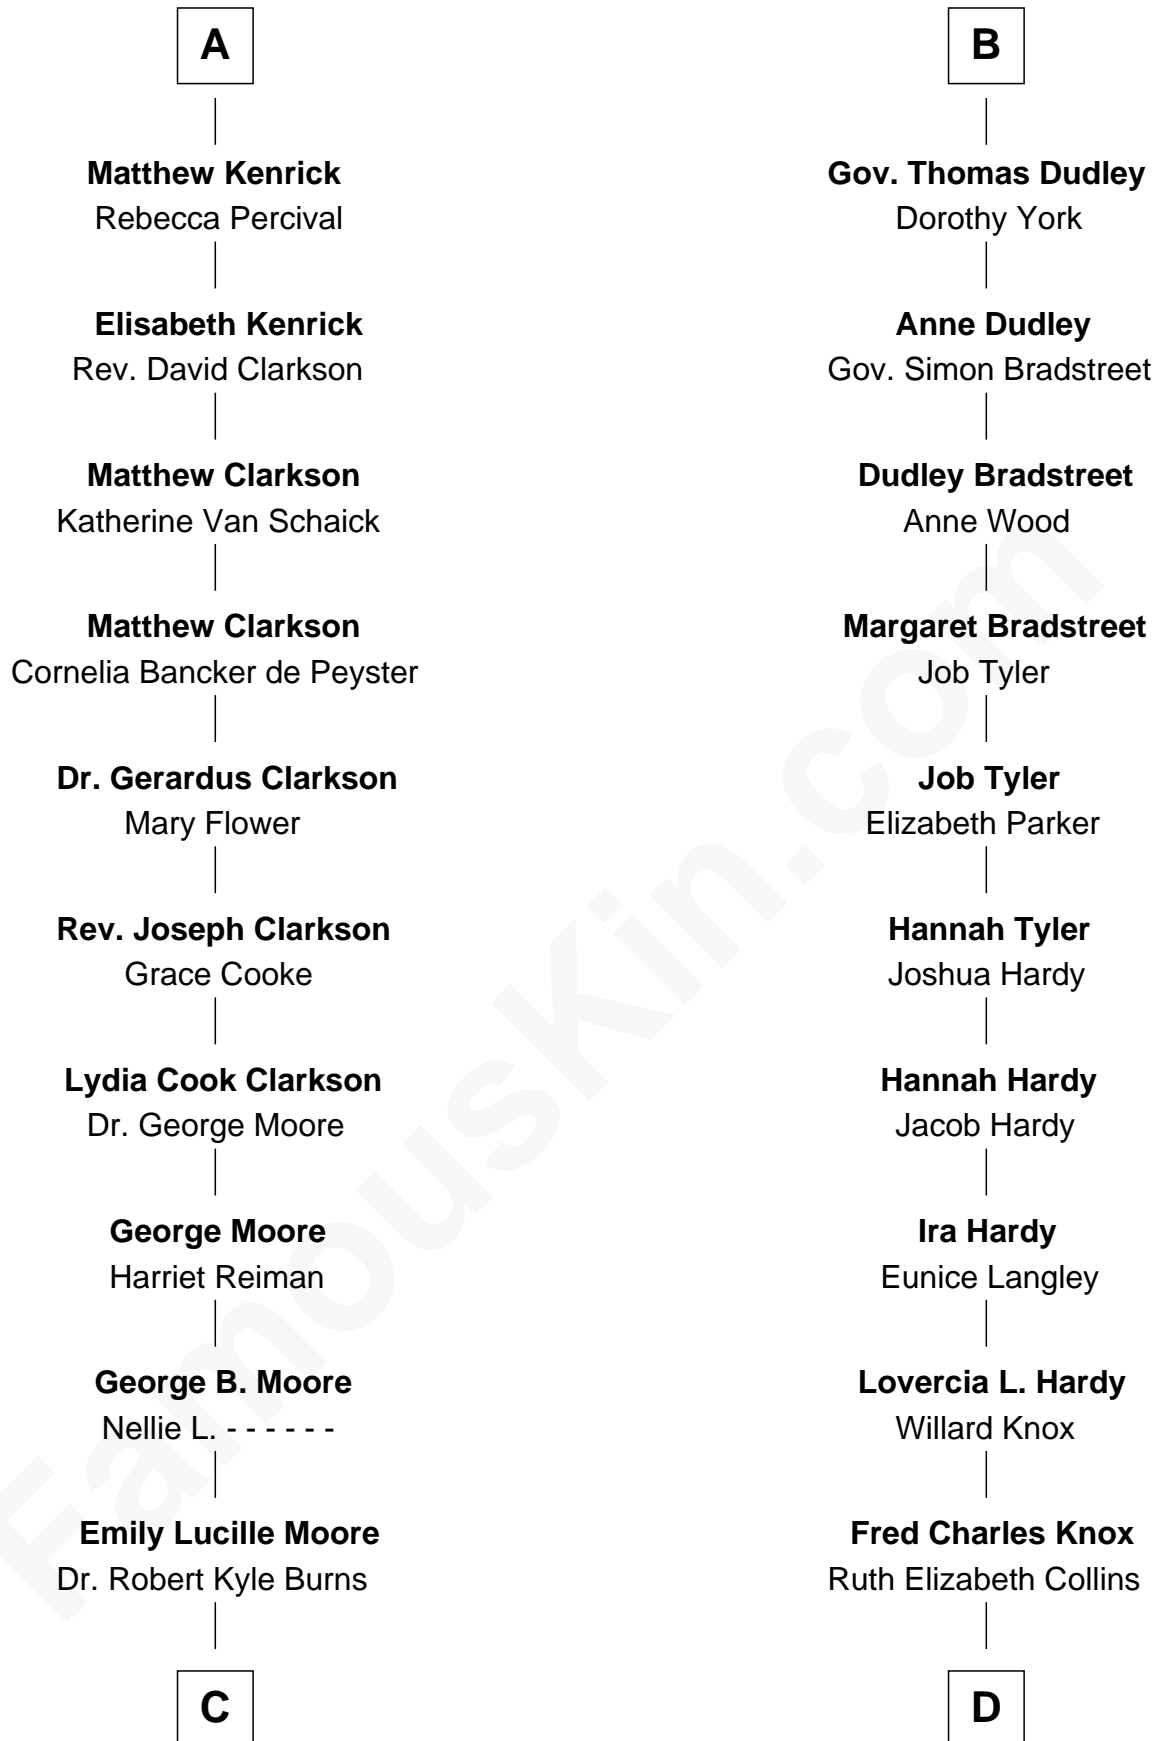

## Relationship Chart of

### Ken Burns

*Documentary Filmmaker*

18th cousin 1 time removed of

**James Taylor**  
*Singer-Songwriter*

**C**

**Robert Kyle Burns**  
Lyla Smith Tupper

**Ken Burns**  
*Documentary Filmmaker*

**D**

**Ella Angelique Knox**  
Henry Herman Woodard

**Gertrude Arline Woodard**  
Dr. Isaac Montrose Taylor

**James Taylor**  
*Singer-Songwriter*

FamousKin.com