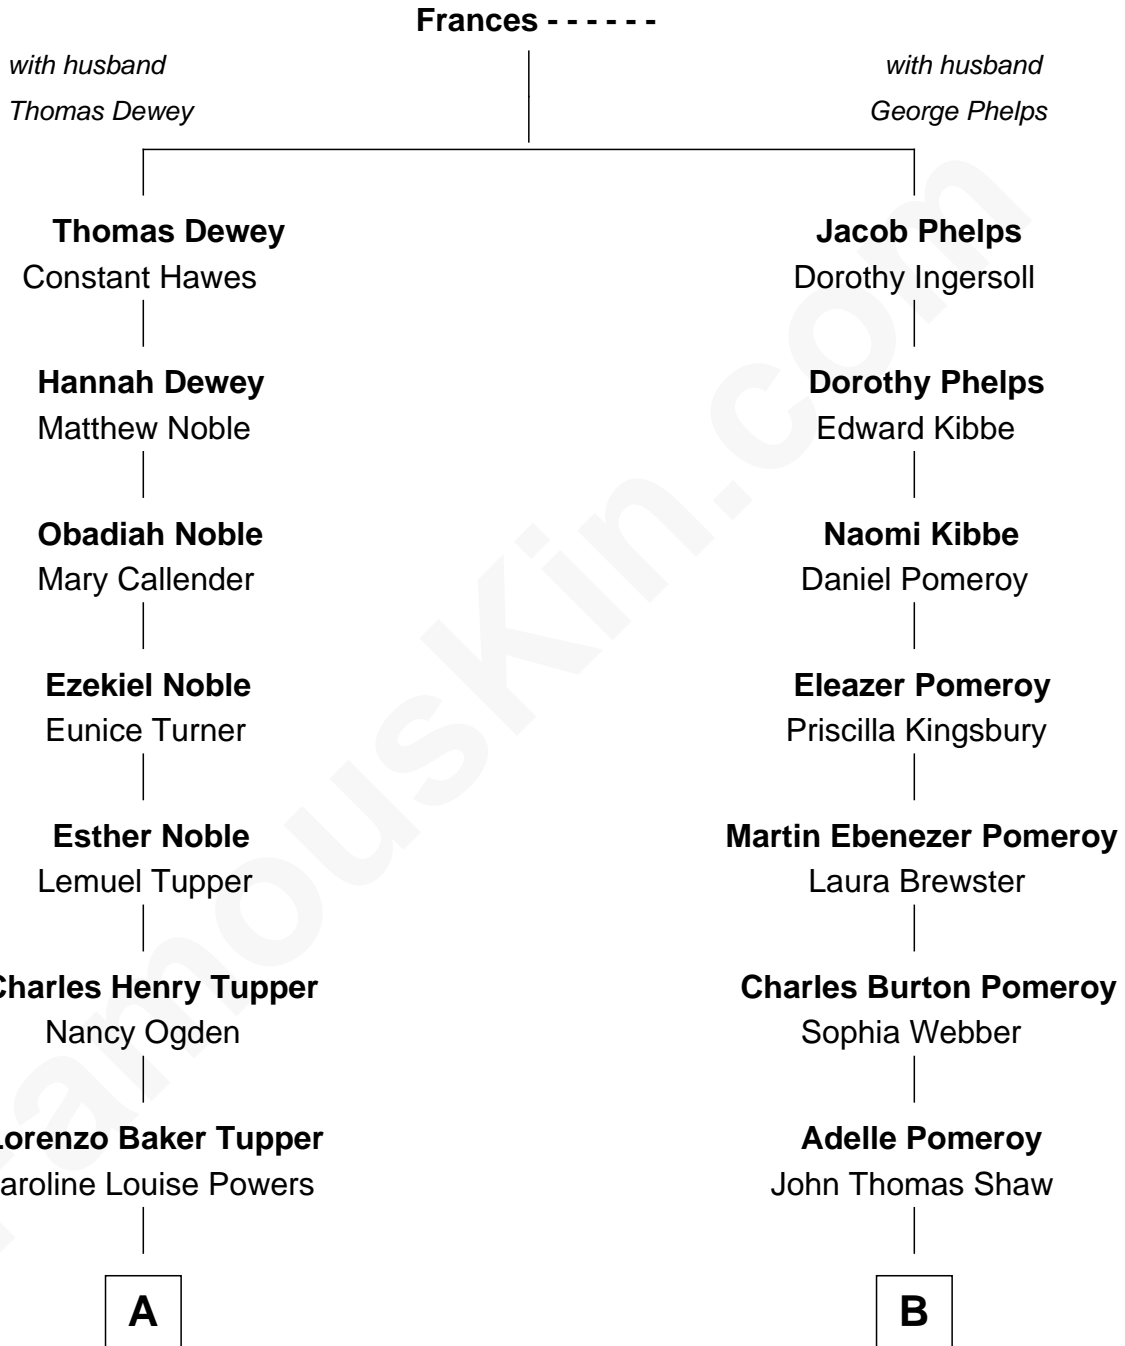

## Relationship Chart of

### Ken Burns

*Documentary Filmmaker*

8th cousin 2 times removed of

### Brewster H. Shaw

*NASA Astronaut*

FamousKin.com