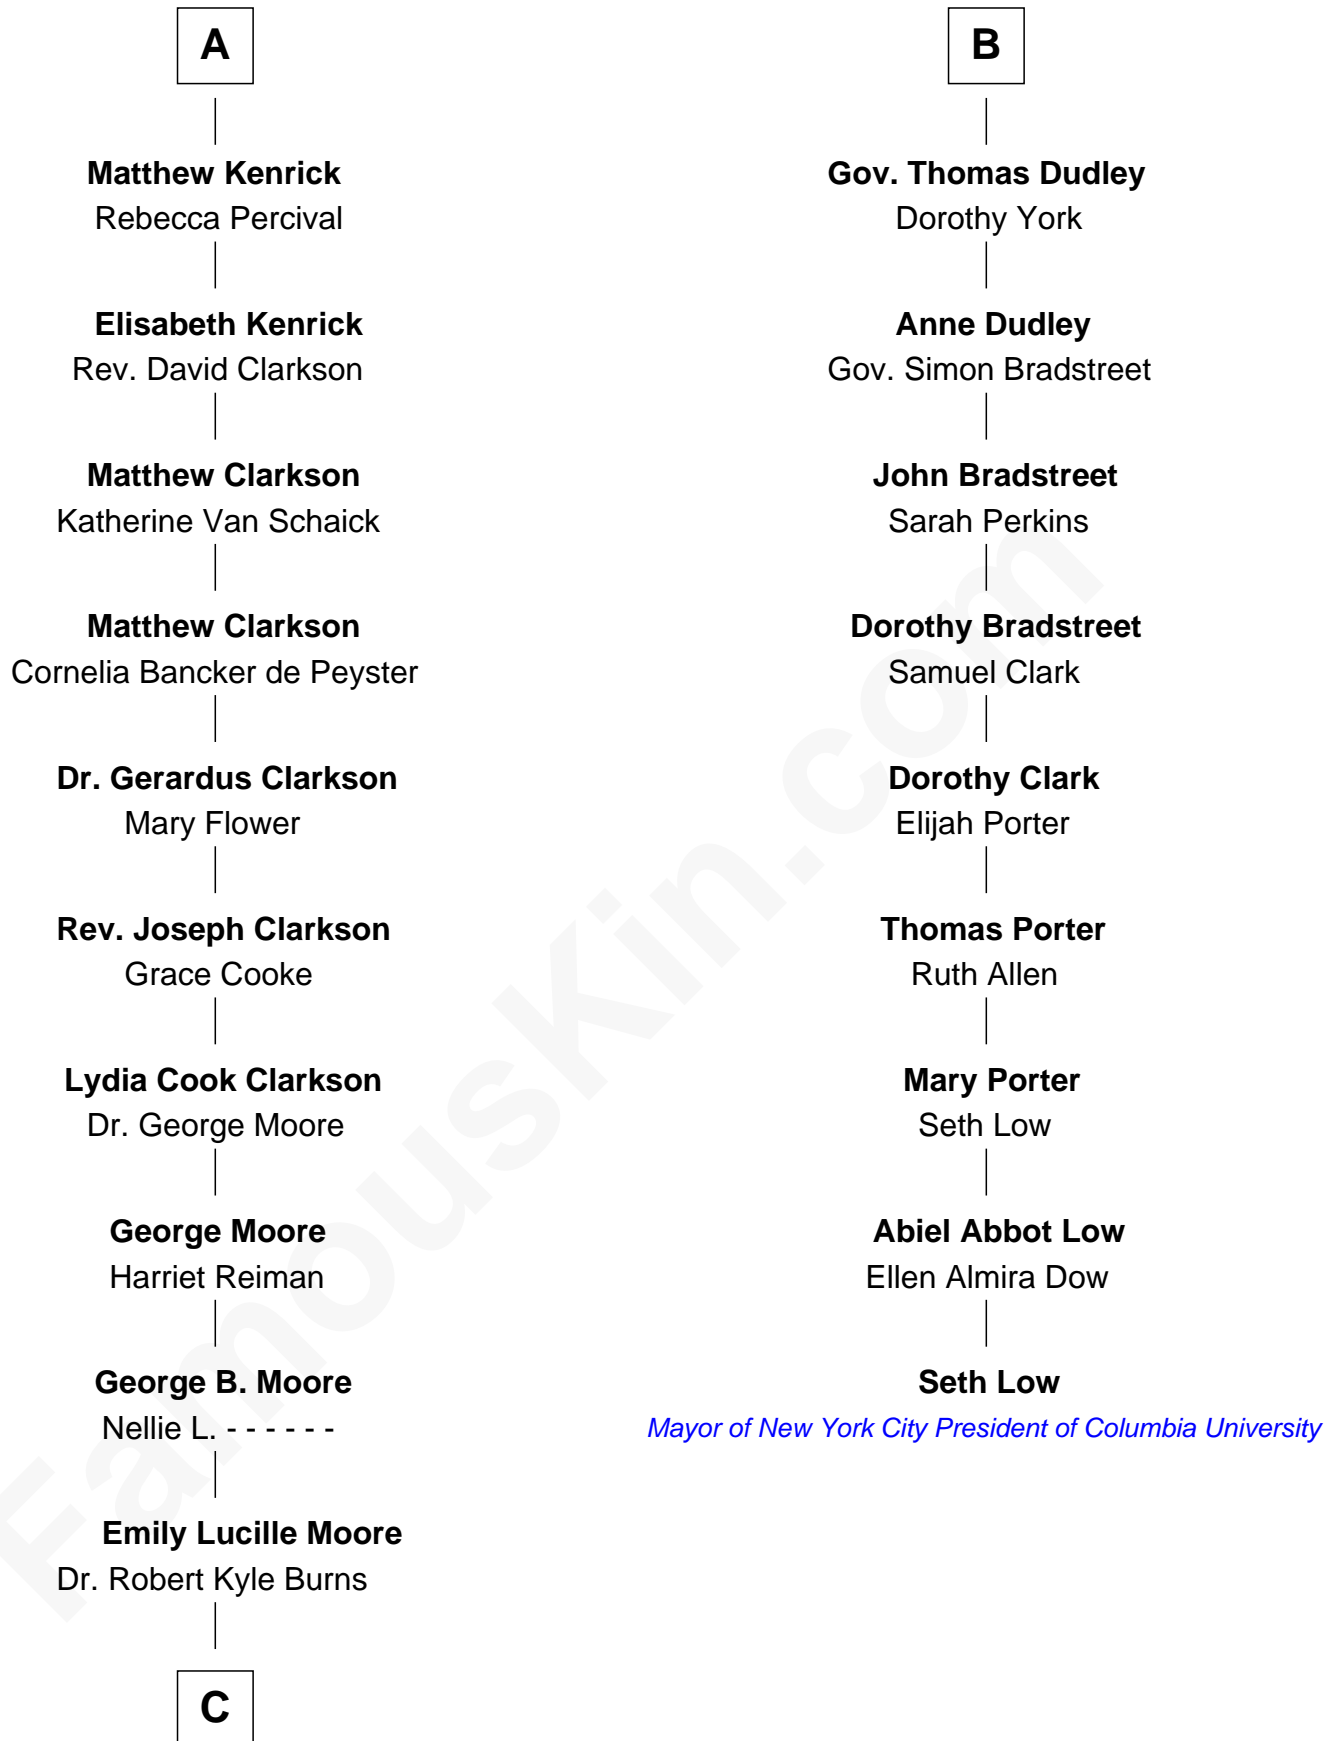

Mayor of New York City President of Columbia University