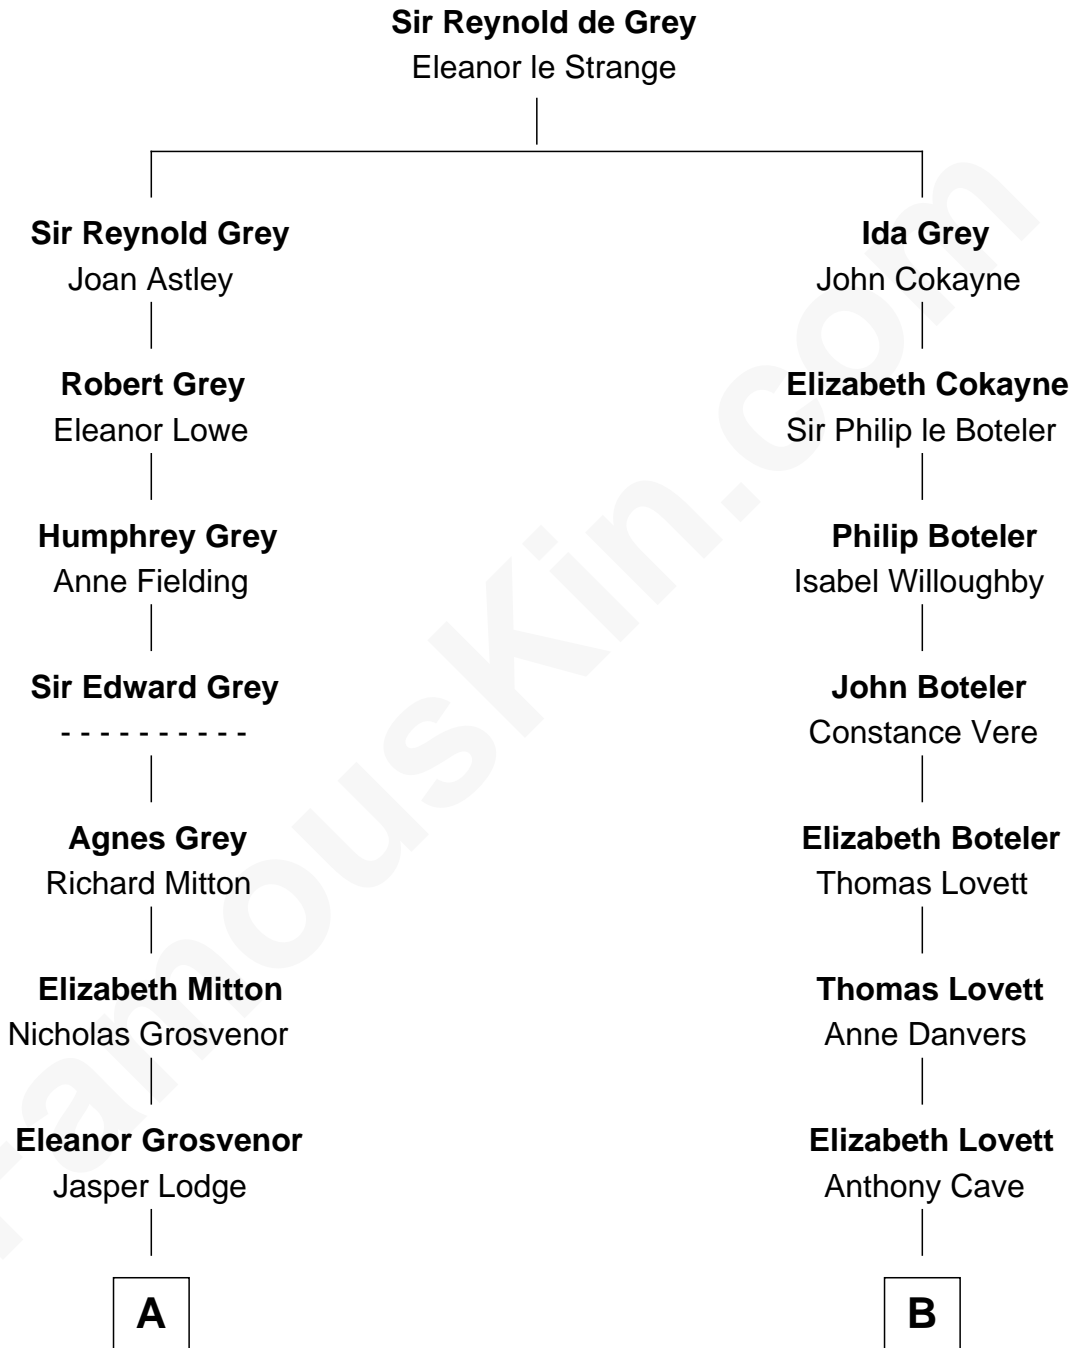

FamousKin.com

Relationship Chart of

Ken Burns

Documentary Filmmaker

19th cousin 1 time removed of

Tuesday Weld

TV and Movie Actress

C

Emily Lucille Moore
Dr. Robert Kyle Burns

Robert Kyle Burns
Lyla Smith Tupper

Ken Burns
Documentary Filmmaker

D

Eloise Rodman
Stephen Minot Weld

Edward Motley Weld
Sarah Lothrop King

Lothrop Motley Weld
Yosene Balfour Ker