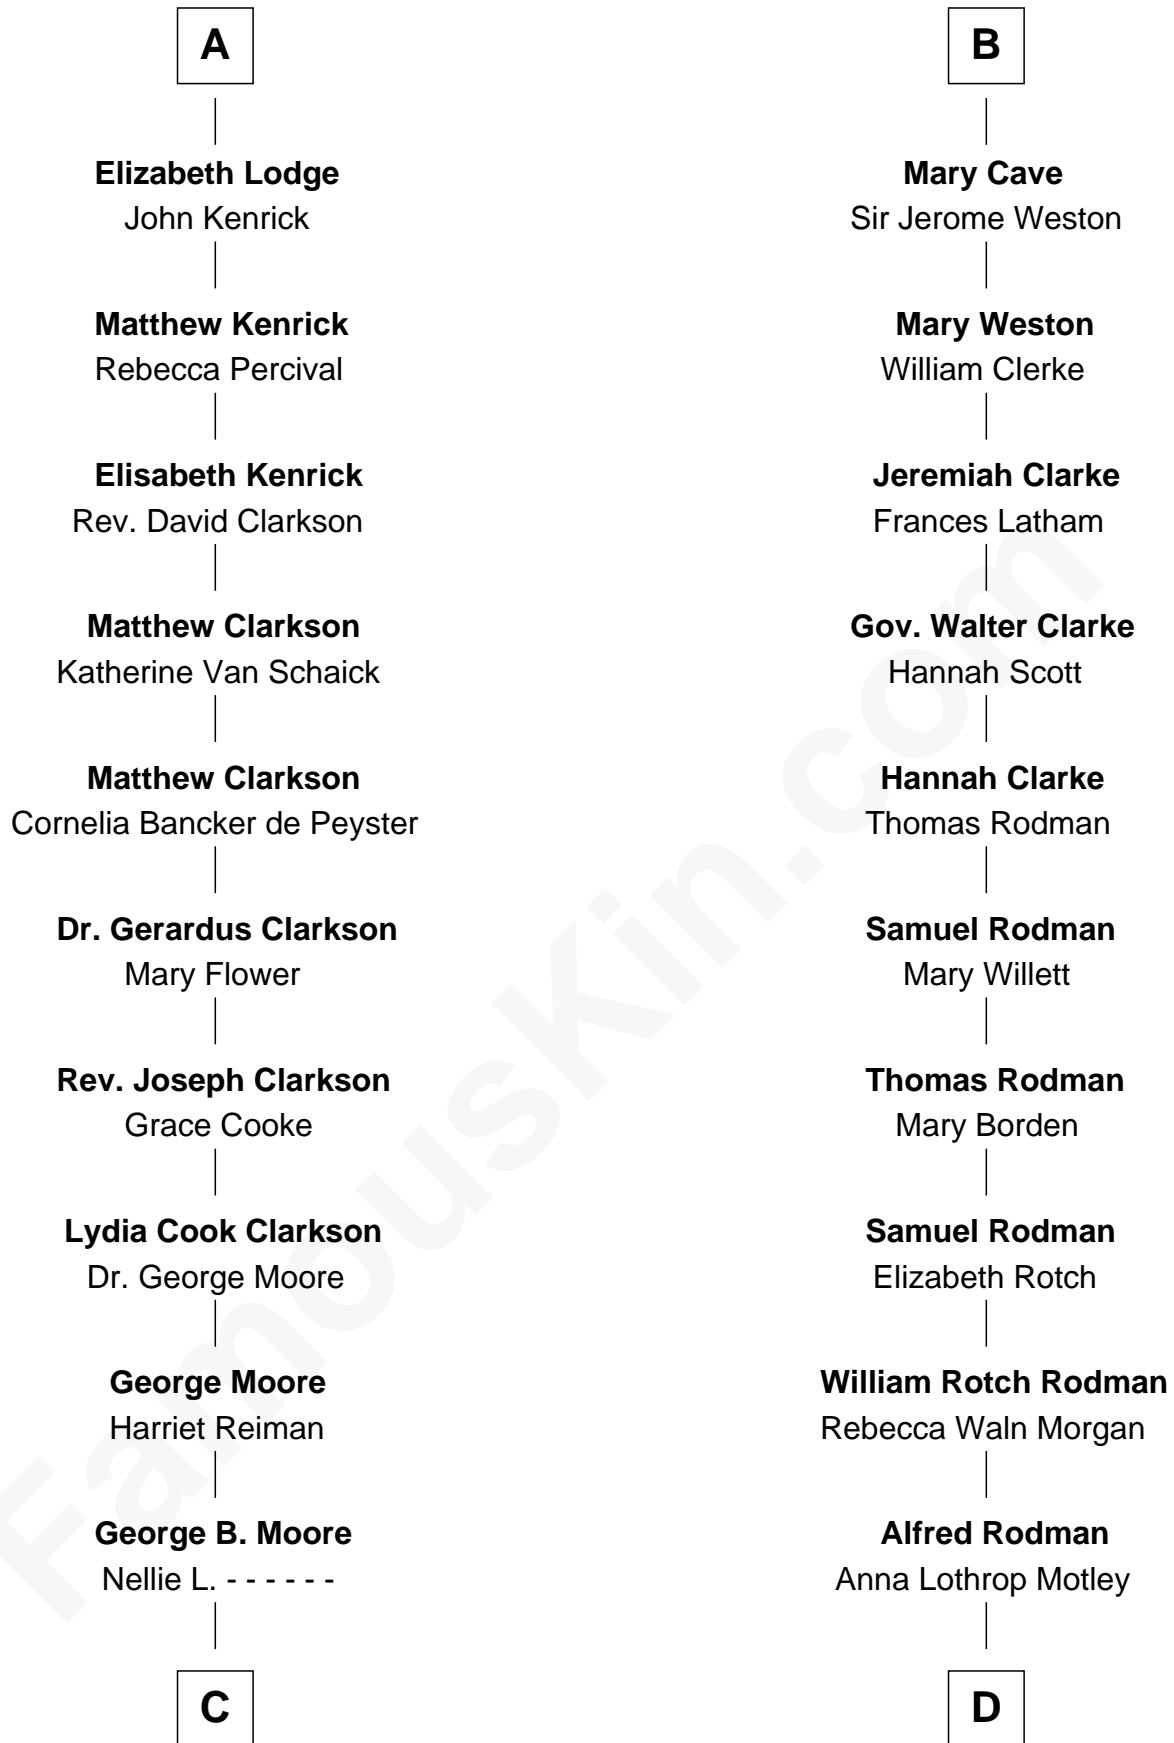

FamousKin.com

Relationship Chart of

Ken Burns

Documentary Filmmaker

19th cousin 1 time removed of

Tuesday Weld

TV and Movie Actress

C

Emily Lucille Moore
Dr. Robert Kyle Burns

Robert Kyle Burns
Lyla Smith Tupper

Ken Burns
Documentary Filmmaker

D

Eloise Rodman
Stephen Minot Weld

Edward Motley Weld
Sarah Lothrop King

Lothrop Motley Weld
Yosene Balfour Ker

Tuesday Weld
TV and Movie Actress