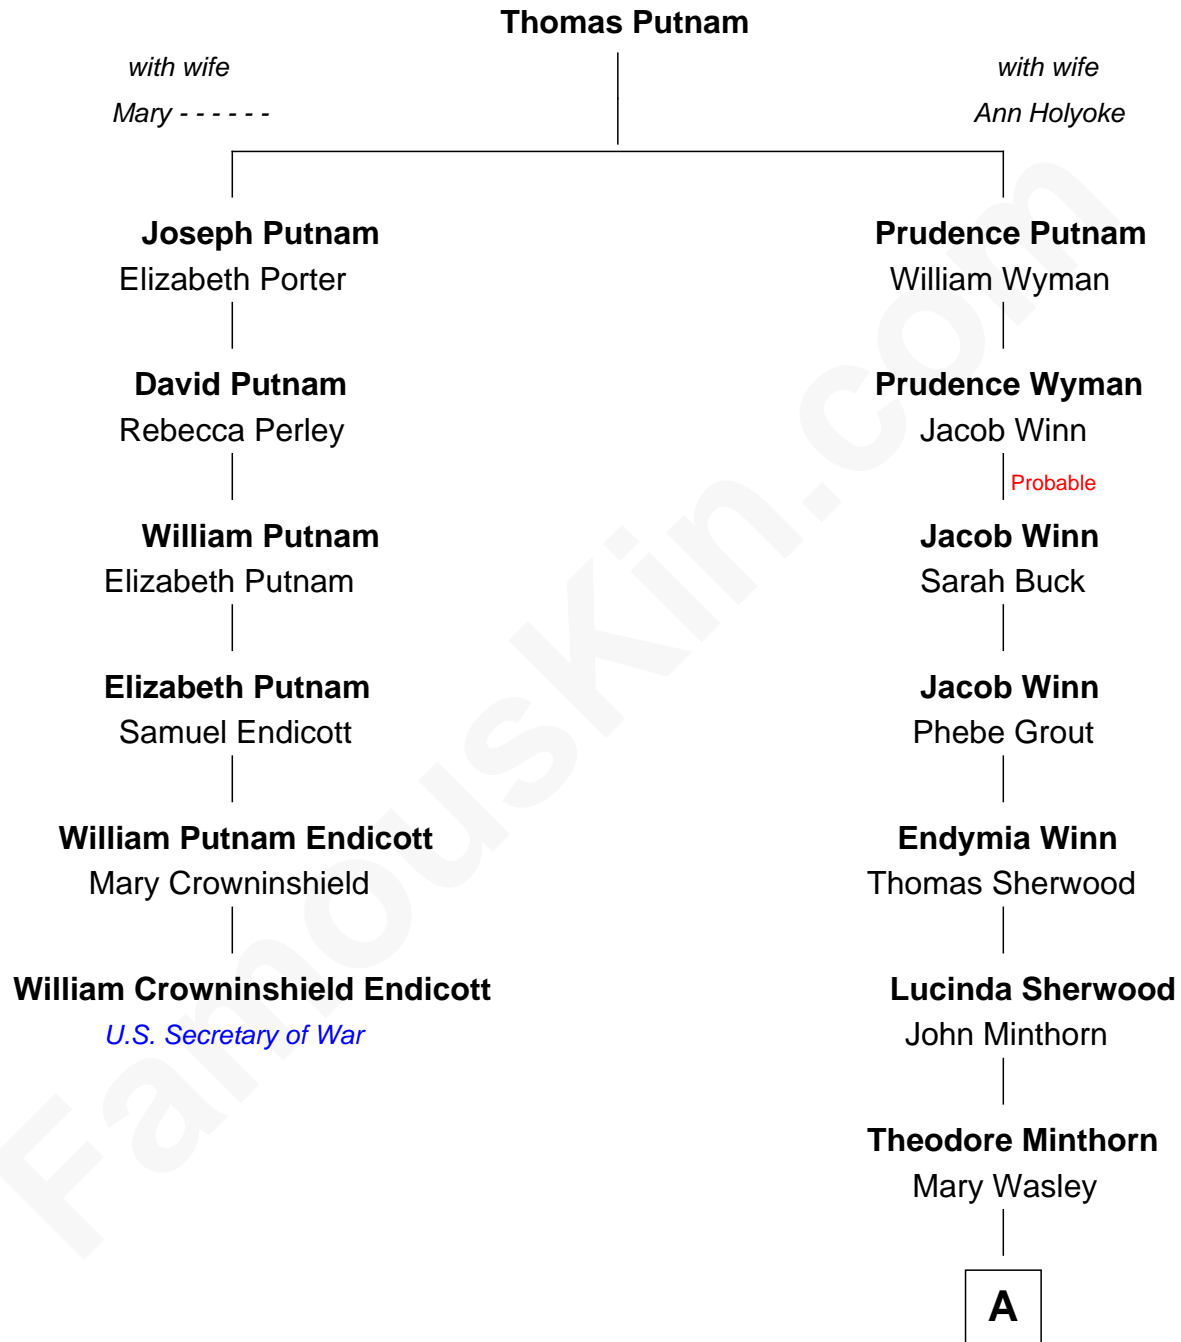

**FamousKin.com**  
**Relationship Chart of**  
**William Crowninshield Endicott**

*United States Secretary of War*

5th cousin 3 times removed of

**Herbert Hoover**

*31st U.S. President*

**A**

**Hulda Randall Minthorn**

Jessie Clark Hoover

**Herbert Hoover**

*31st U.S. President*

FamousKin.com