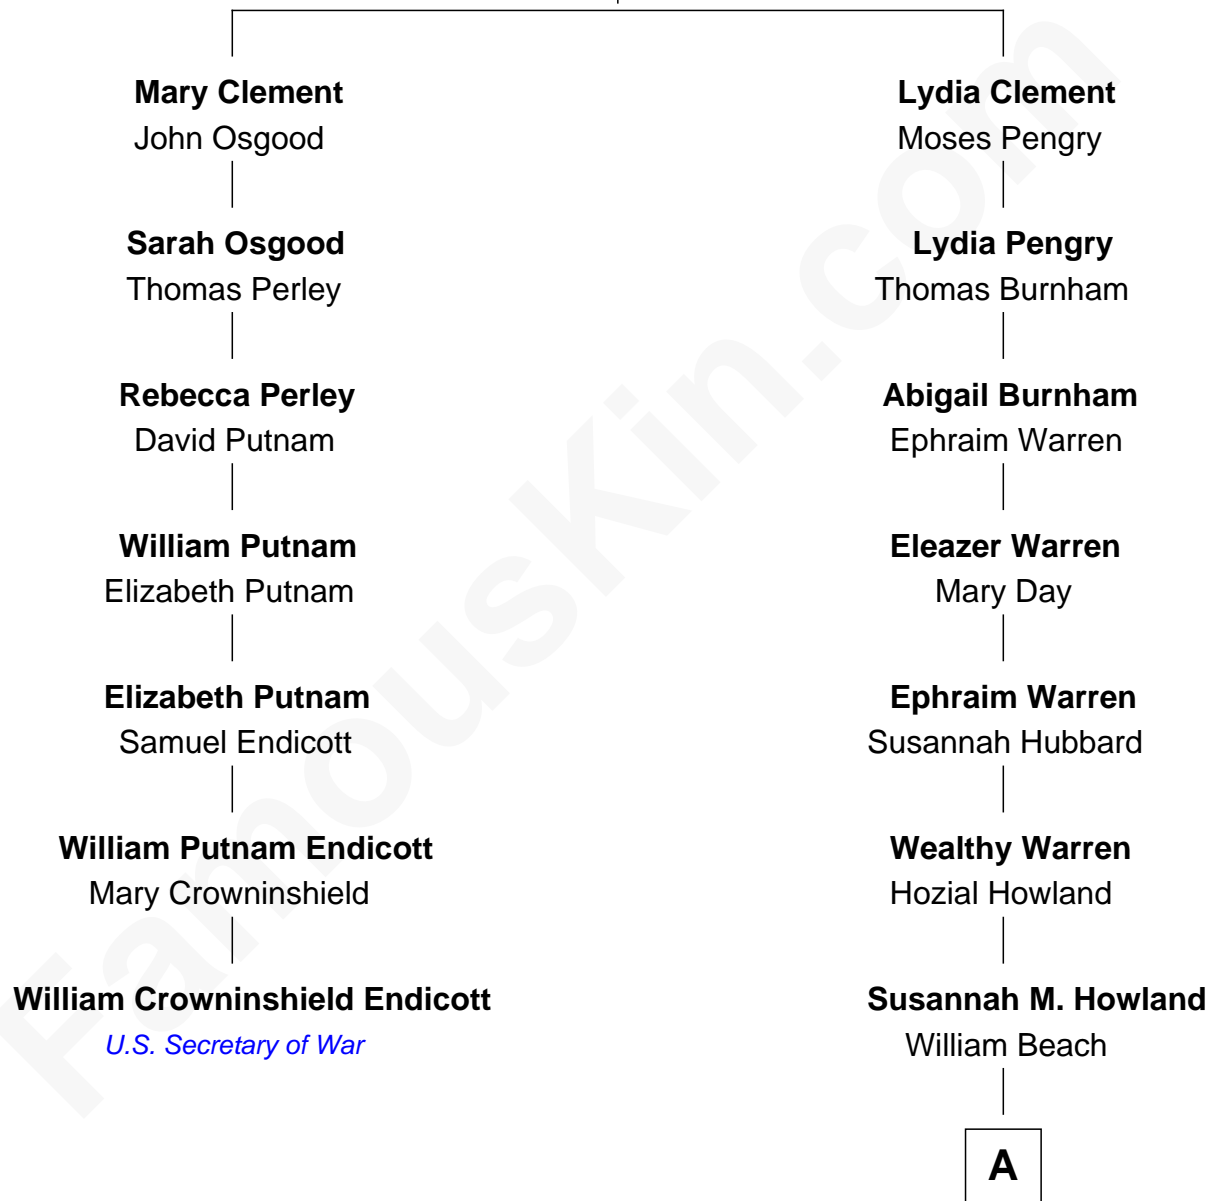

FamousKin.com
Relationship Chart of
William Crowninshield Endicott

United States Secretary of War

6th cousin 6 times removed of

Brooklyn Decker

Fashion Model, TV and Movie Actress

Rev. Robert Clement

Lydia - - - - -

A

Rodney W. Beach
Margaretha Howland

William Howland Beach
Mabel Catherine Hurd

Jessie Beach
Andrew J. Decker

Frank Stephen Decker
Patricia Ann Frisch

Stephen Michael Decker
Tessa Renee Moore

Brooklyn Decker
Actress and Model