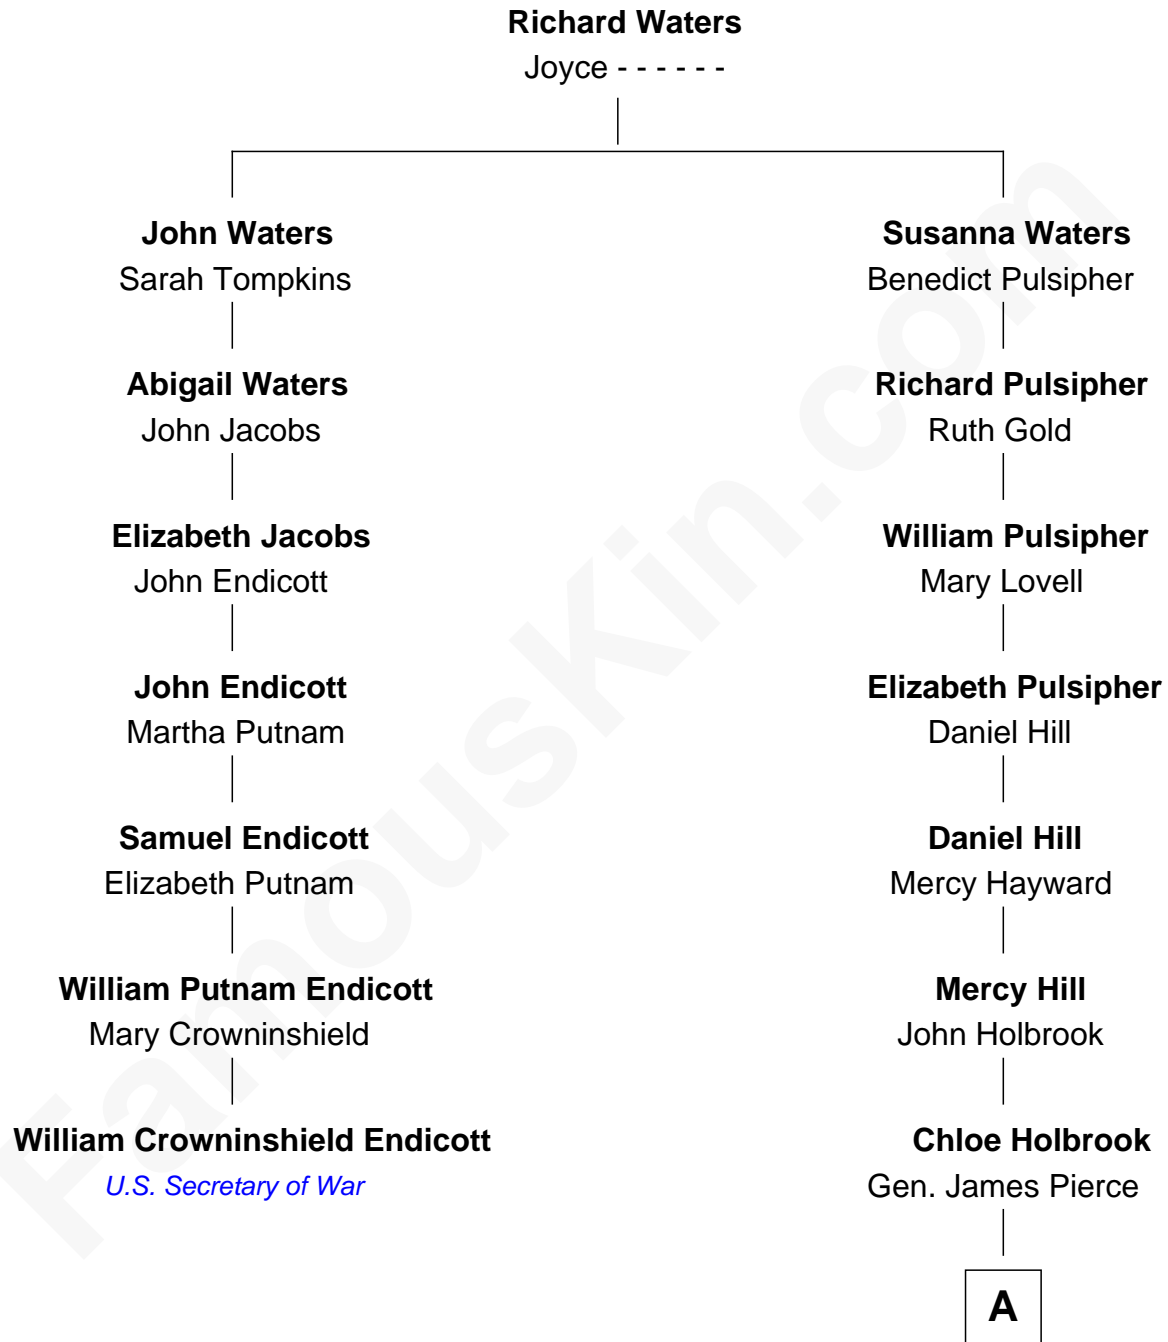

FamousKin.com
Relationship Chart of
William Crowninshield Endicott

United States Secretary of War

6th cousin 4 times removed of

Barbara (Pierce) Bush

First Lady of President George H.W. Bush

A

Jonas James Pierce

Kate Pritzel

Scott Pierce

Mabel Marvin

Marvin Pierce

Pauline Robinson

Barbara (Pierce) Bush

First Lady of George H.W. Bush