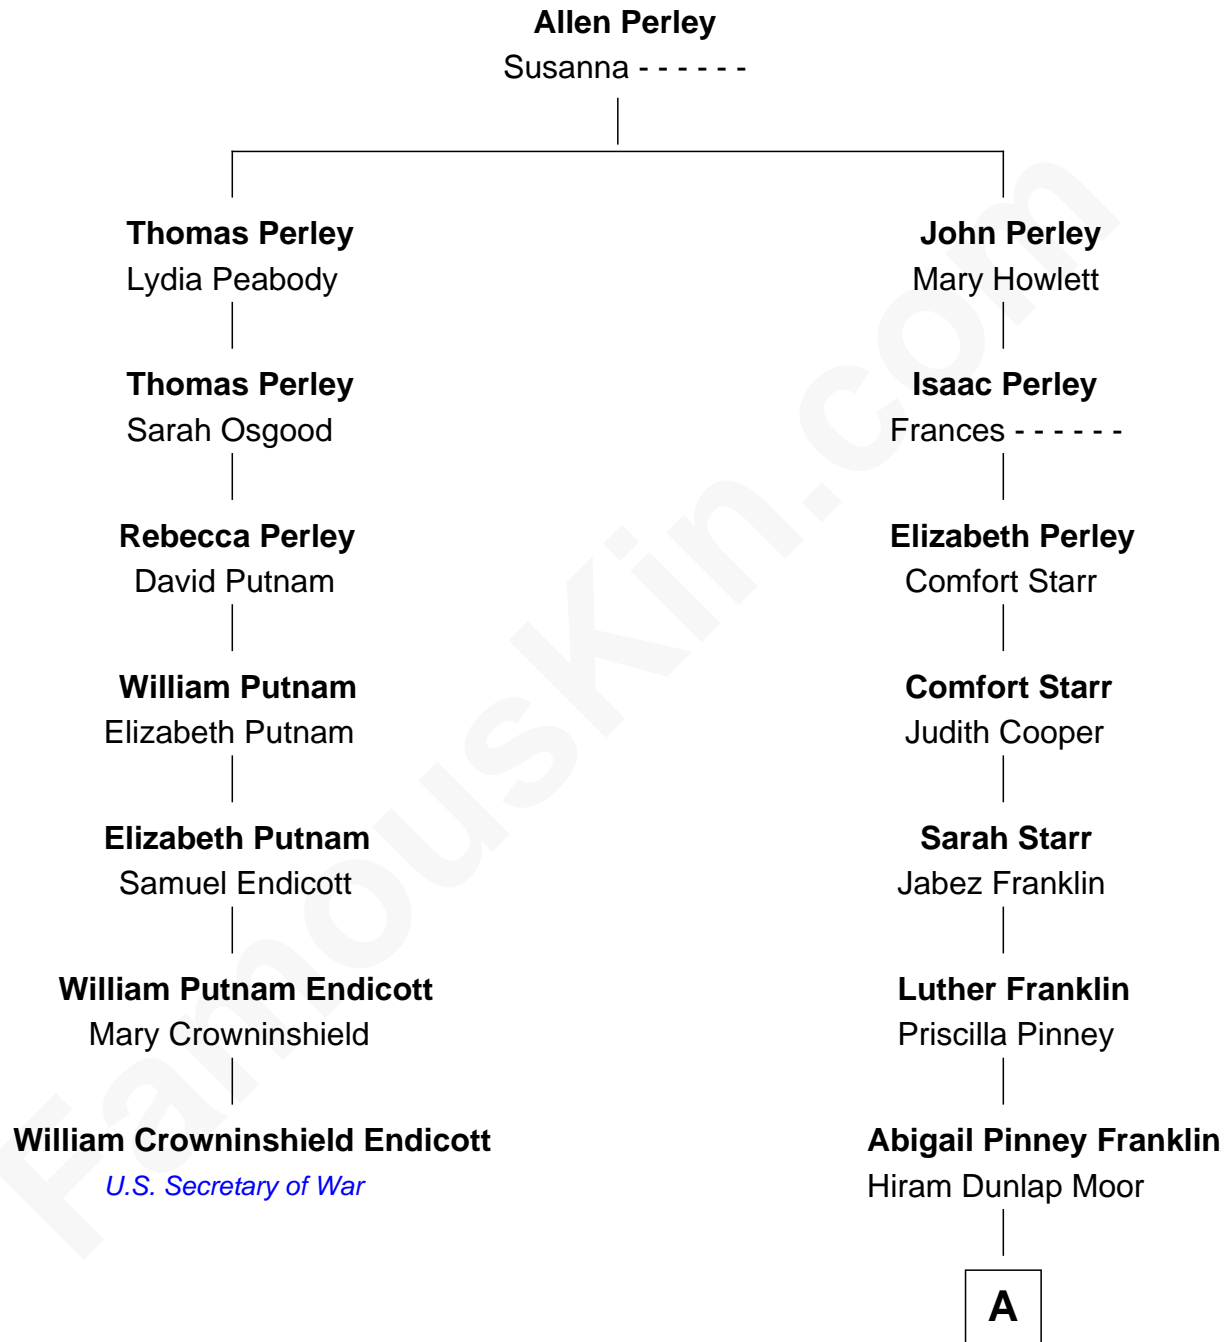

FamousKin.com
Relationship Chart of
William Crowninshield Endicott

United States Secretary of War

6th cousin 2 times removed of

Calvin Coolidge

30th U.S. President

A

Victoria Josephine Moor
Col. John Calvin Coolidge

Calvin Coolidge
30th U.S. President

FamousKin.com