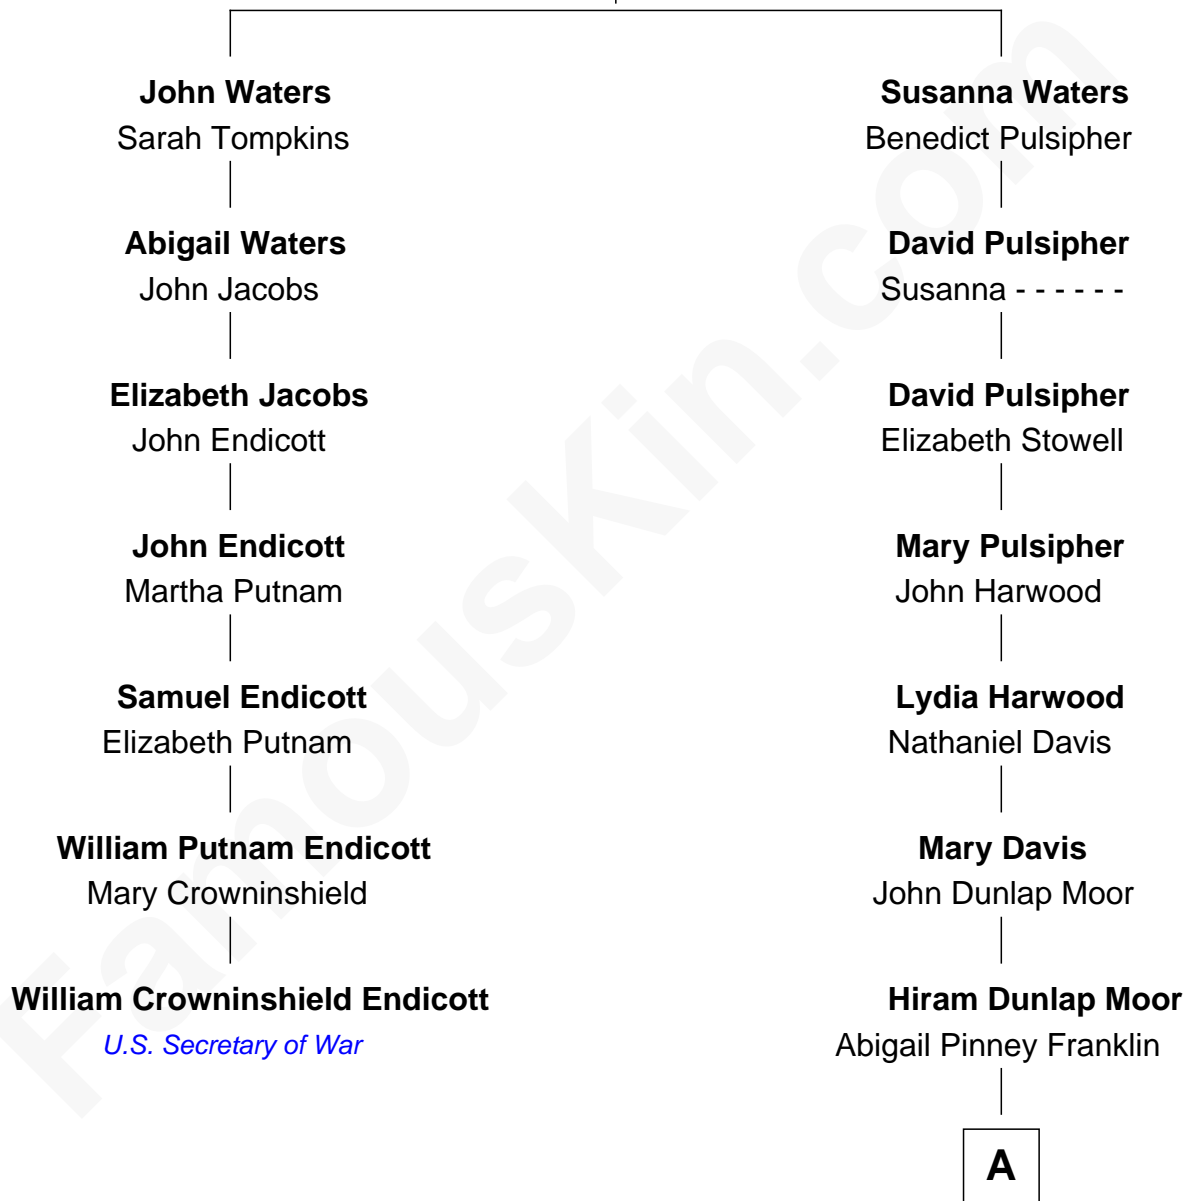

FamousKin.com
Relationship Chart of
William Crowninshield Endicott

United States Secretary of War

6th cousin 2 times removed of

Calvin Coolidge

30th U.S. President

Richard Waters

Joyce - - - - -

A

Victoria Josephine Moor
Col. John Calvin Coolidge

Calvin Coolidge
30th U.S. President

FamousKin.com