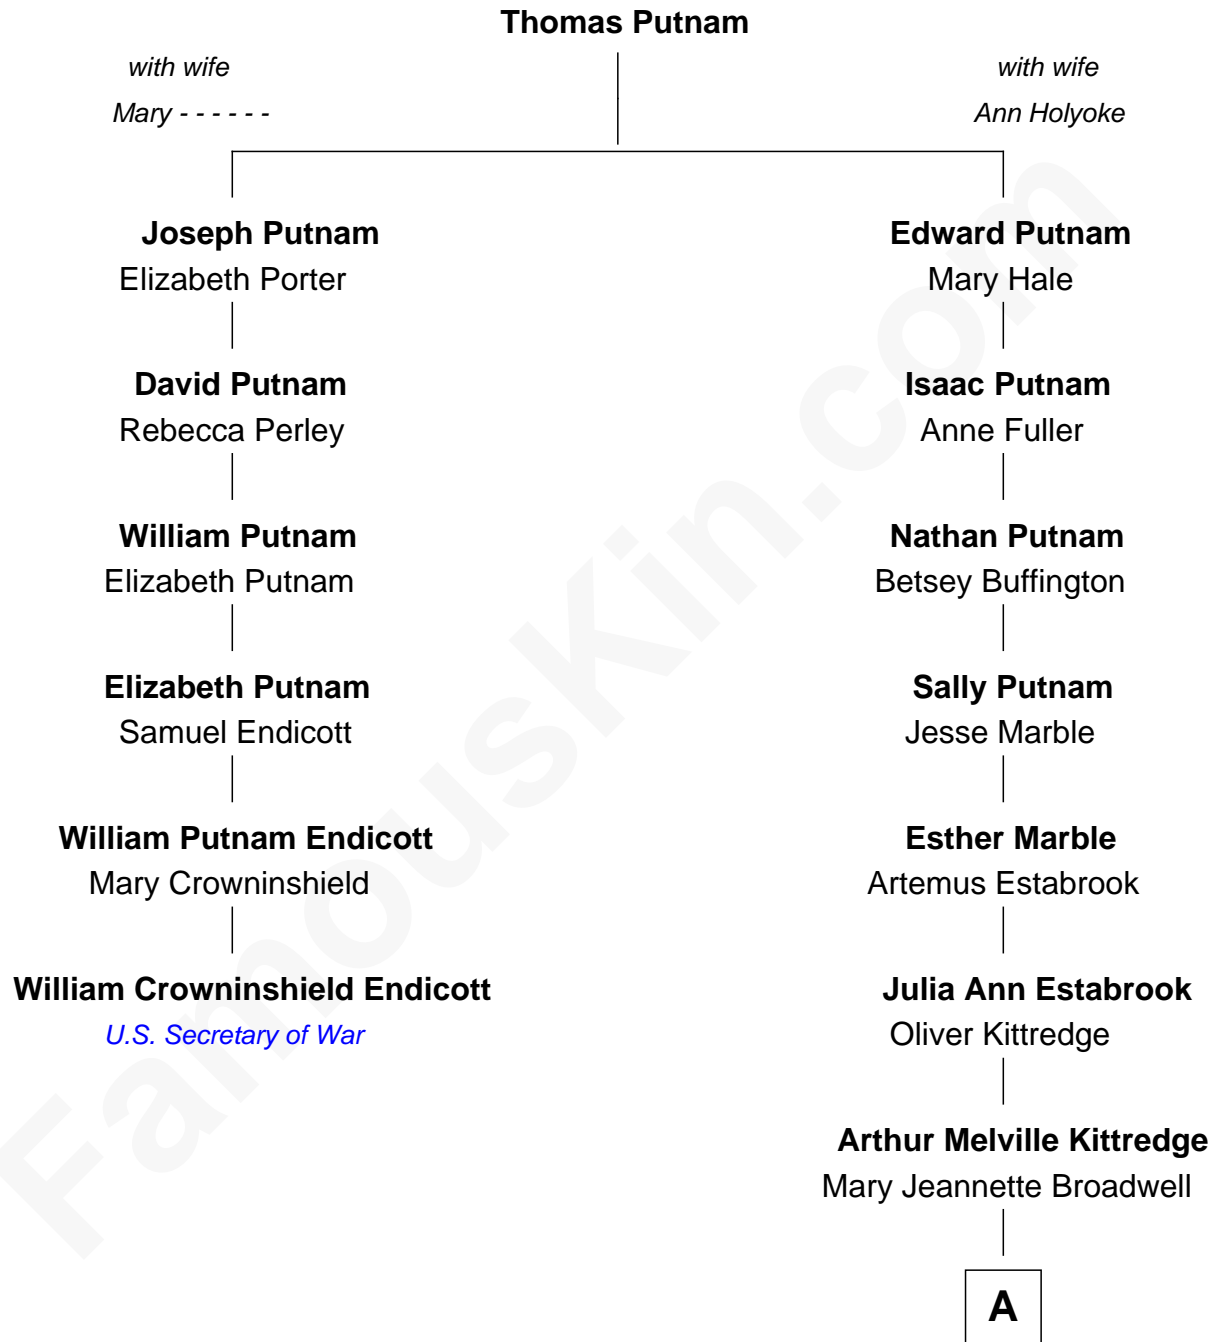

FamousKin.com

Relationship Chart of

William Crowninshield Endicott

United States Secretary of War

5th cousin 3 times removed of

Thomas J. Watson, Jr.

President and CEO of I.B.M.

A

|
Mary Jeannette Kittredge

Thomas John Watson

|
Thomas J. Watson, Jr.

President and CEO of I.B.M.

FamousKin.com