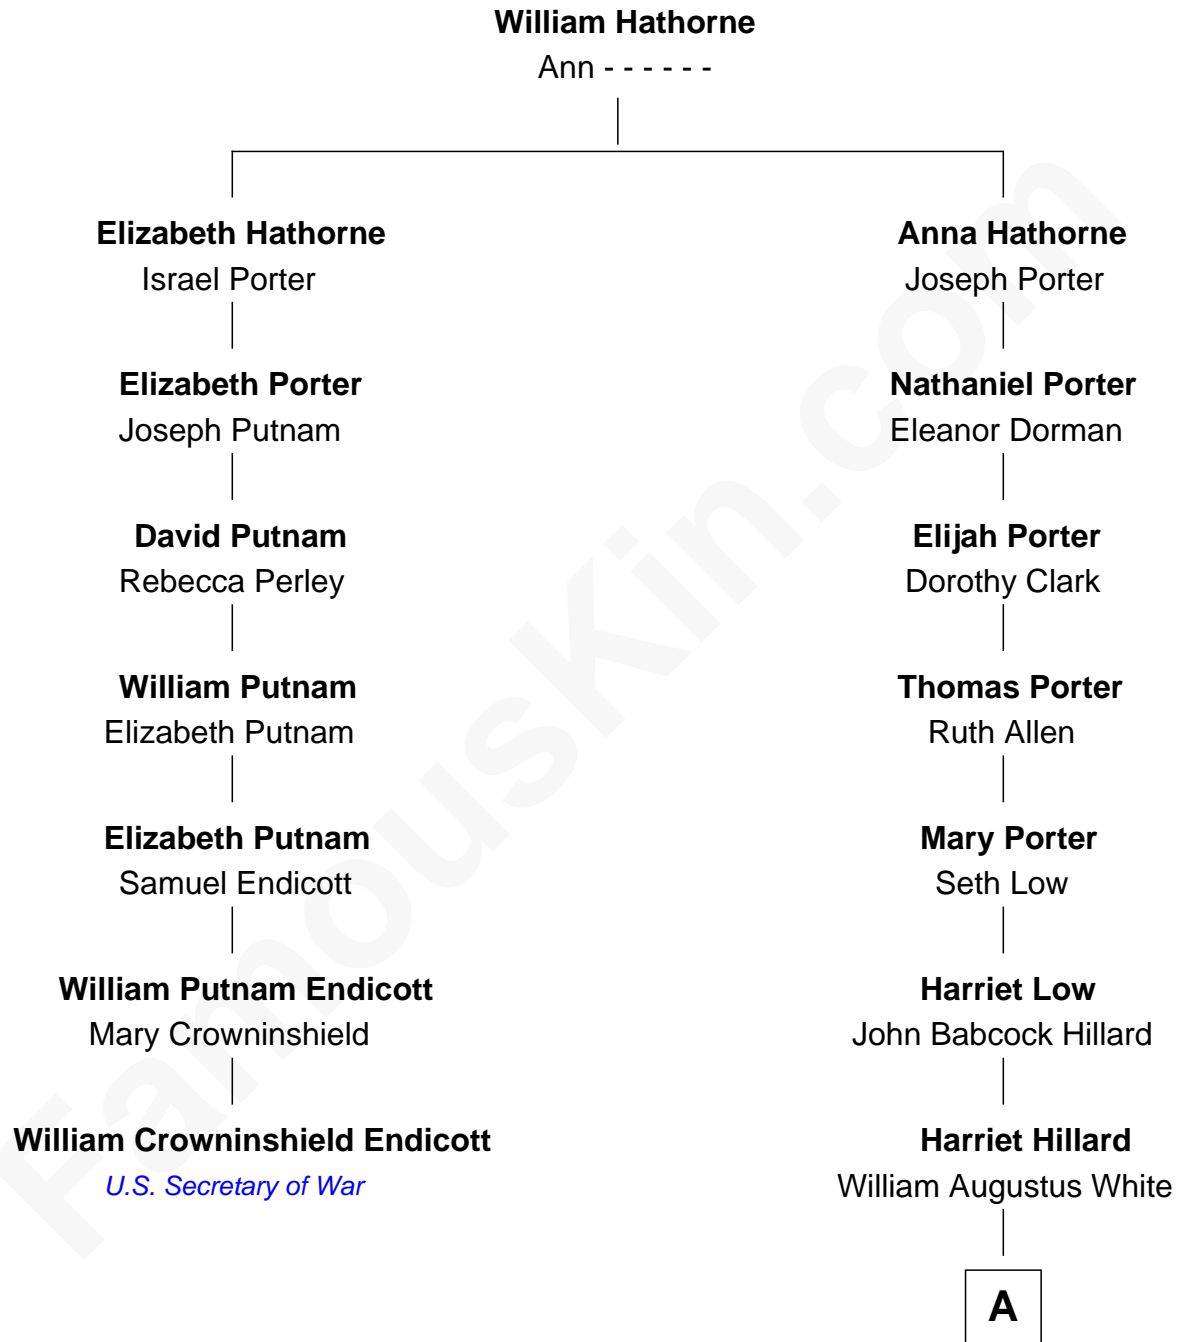

## Relationship Chart of

### William Crowninshield Endicott

*United States Secretary of War*

6th cousin 3 times removed of

**Bill Weld**

*68th Governor of Massachusetts*

**A**

—  
**Margaret Low White**

Francis Minot Weld

—  
**David Weld**

Mary Blake Nichols

—  
**Bill Weld**

*68th Governor of Massachusetts*

FamousKin.com