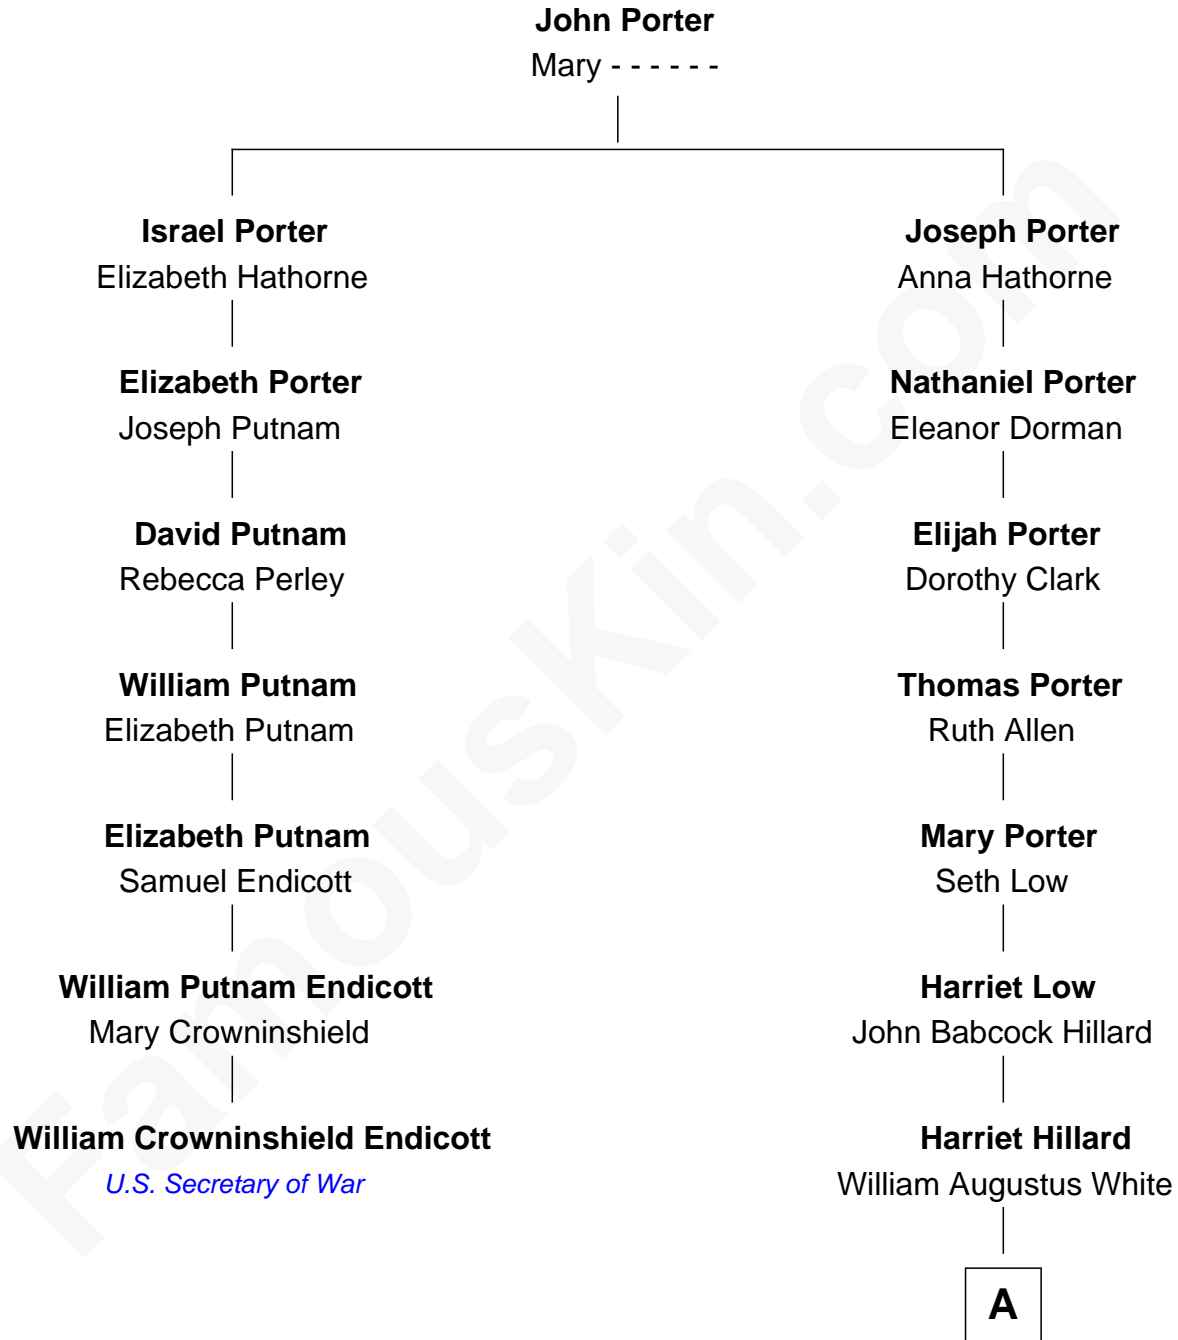

FamousKin.com
Relationship Chart of
William Crowninshield Endicott

United States Secretary of War

6th cousin 3 times removed of

Bill Weld

68th Governor of Massachusetts

A

—
Margaret Low White

Francis Minot Weld

—
David Weld

Mary Blake Nichols

—
Bill Weld

68th Governor of Massachusetts

FamousKin.com