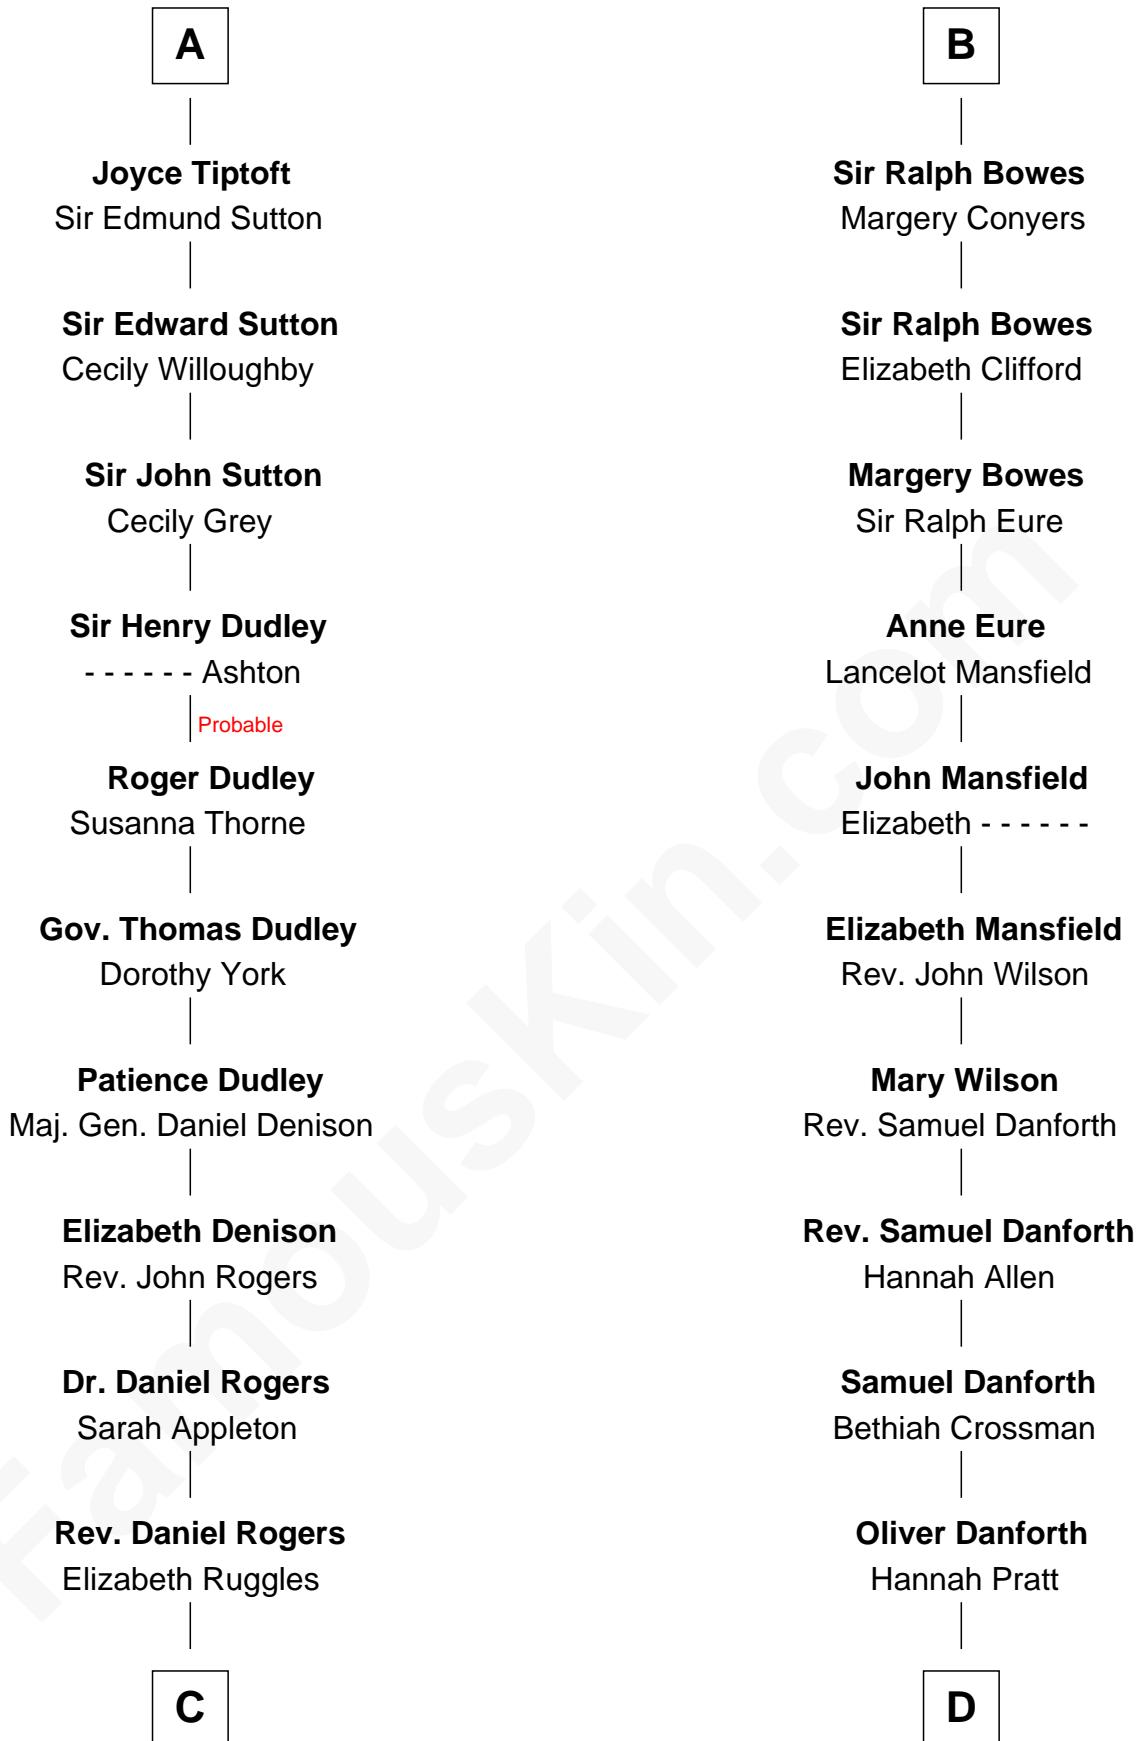

## Relationship Chart of Colonel Robert Gould Shaw

*U.S. Civil War leader of film "Glory" fame*

20th cousin 1 time removed of

**E. C. Segar**

*Cartoonist (Popeye creator)*

E. C. Segar photo by [U. S. War Stamp Council](#)