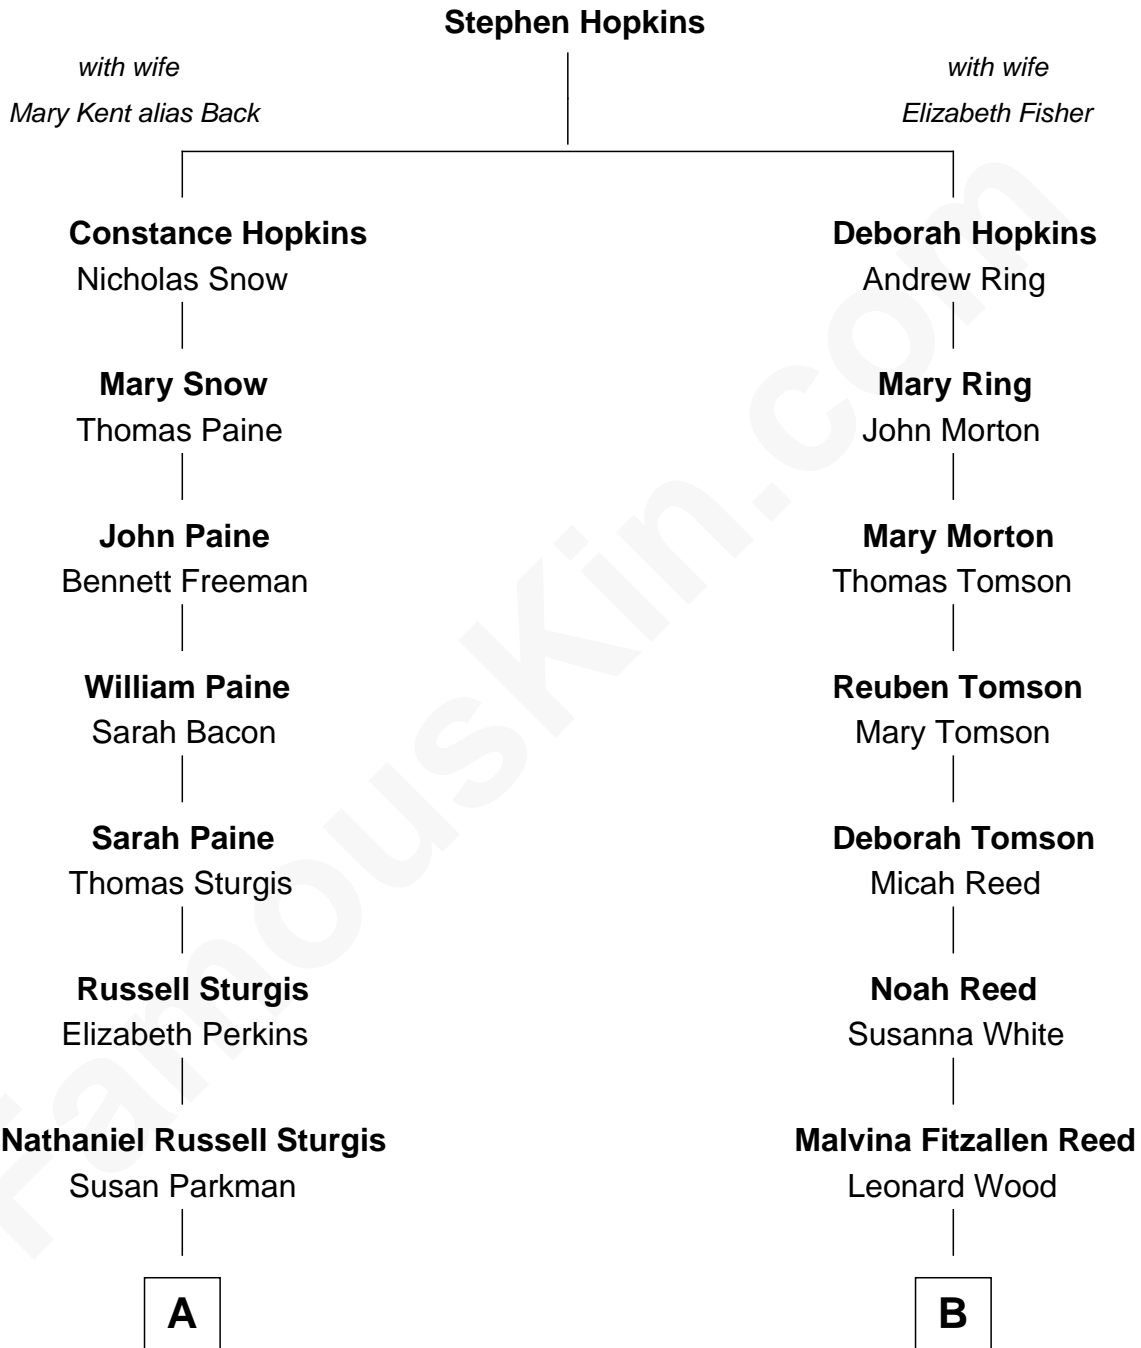

FamousKin.com
Relationship Chart of
Colonel Robert Gould Shaw
U.S. Civil War leader of film "Glory" fame

8th cousin of
Maj. Gen. Leonard Wood
Leader of the Rough Riders

A

Sarah Blake Sturgis
Francis George Shaw

Colonel Robert Gould Shaw
Main character in film "Glory"

B

Dr. Charles Jewett Wood
Caroline Elizabeth Hagar

Maj. Gen. Leonard Wood
Leader of the Rough Riders

FamousKin.com