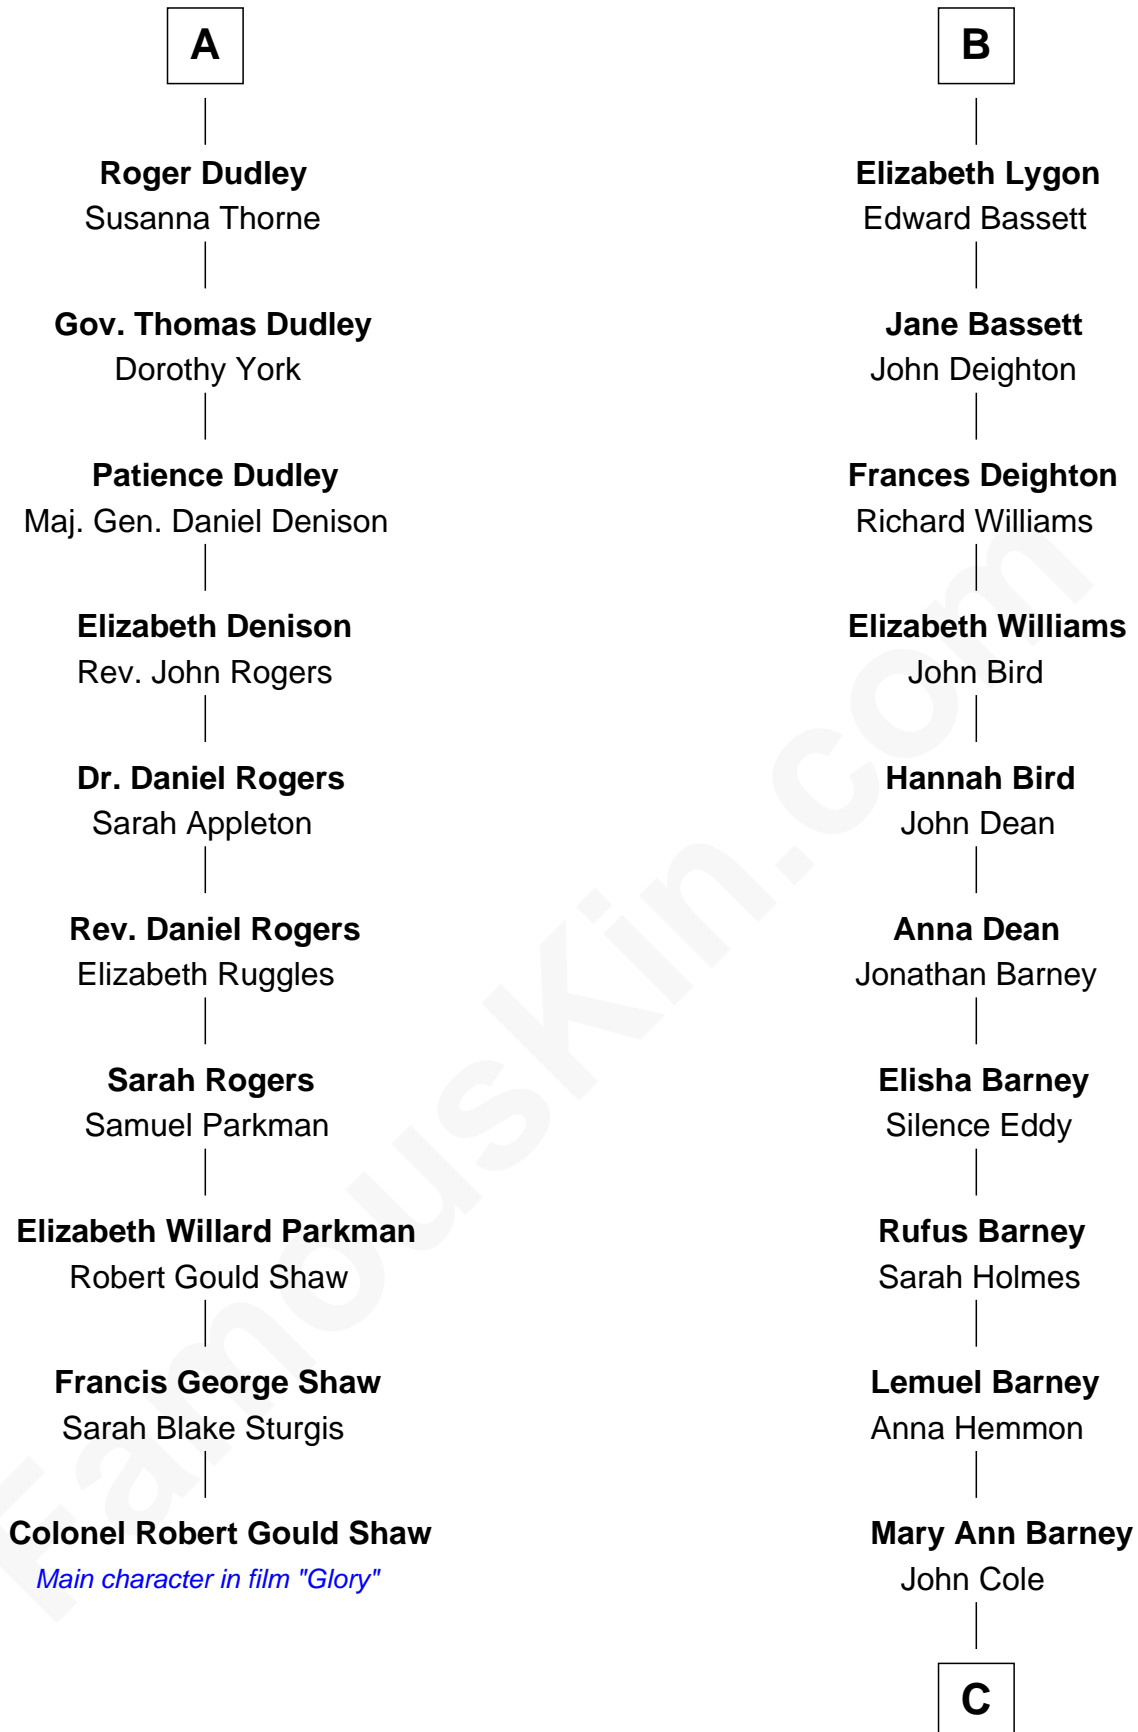

FamousKin.com

Relationship Chart of Colonel Robert Gould Shaw

U.S. Civil War leader of film "Glory" fame

16th cousin 5 times removed of

Michael Lookinland

TV Actor

C

Rufus Lemuel Cole

Matilda M. Hall

Nellie M. Cole

John Andrew Lookinland

Orrin Paul Lookinland

Madeline Tait

Paul Russell Lookinland

Karen Ruth McKinney

Michael Lookinland