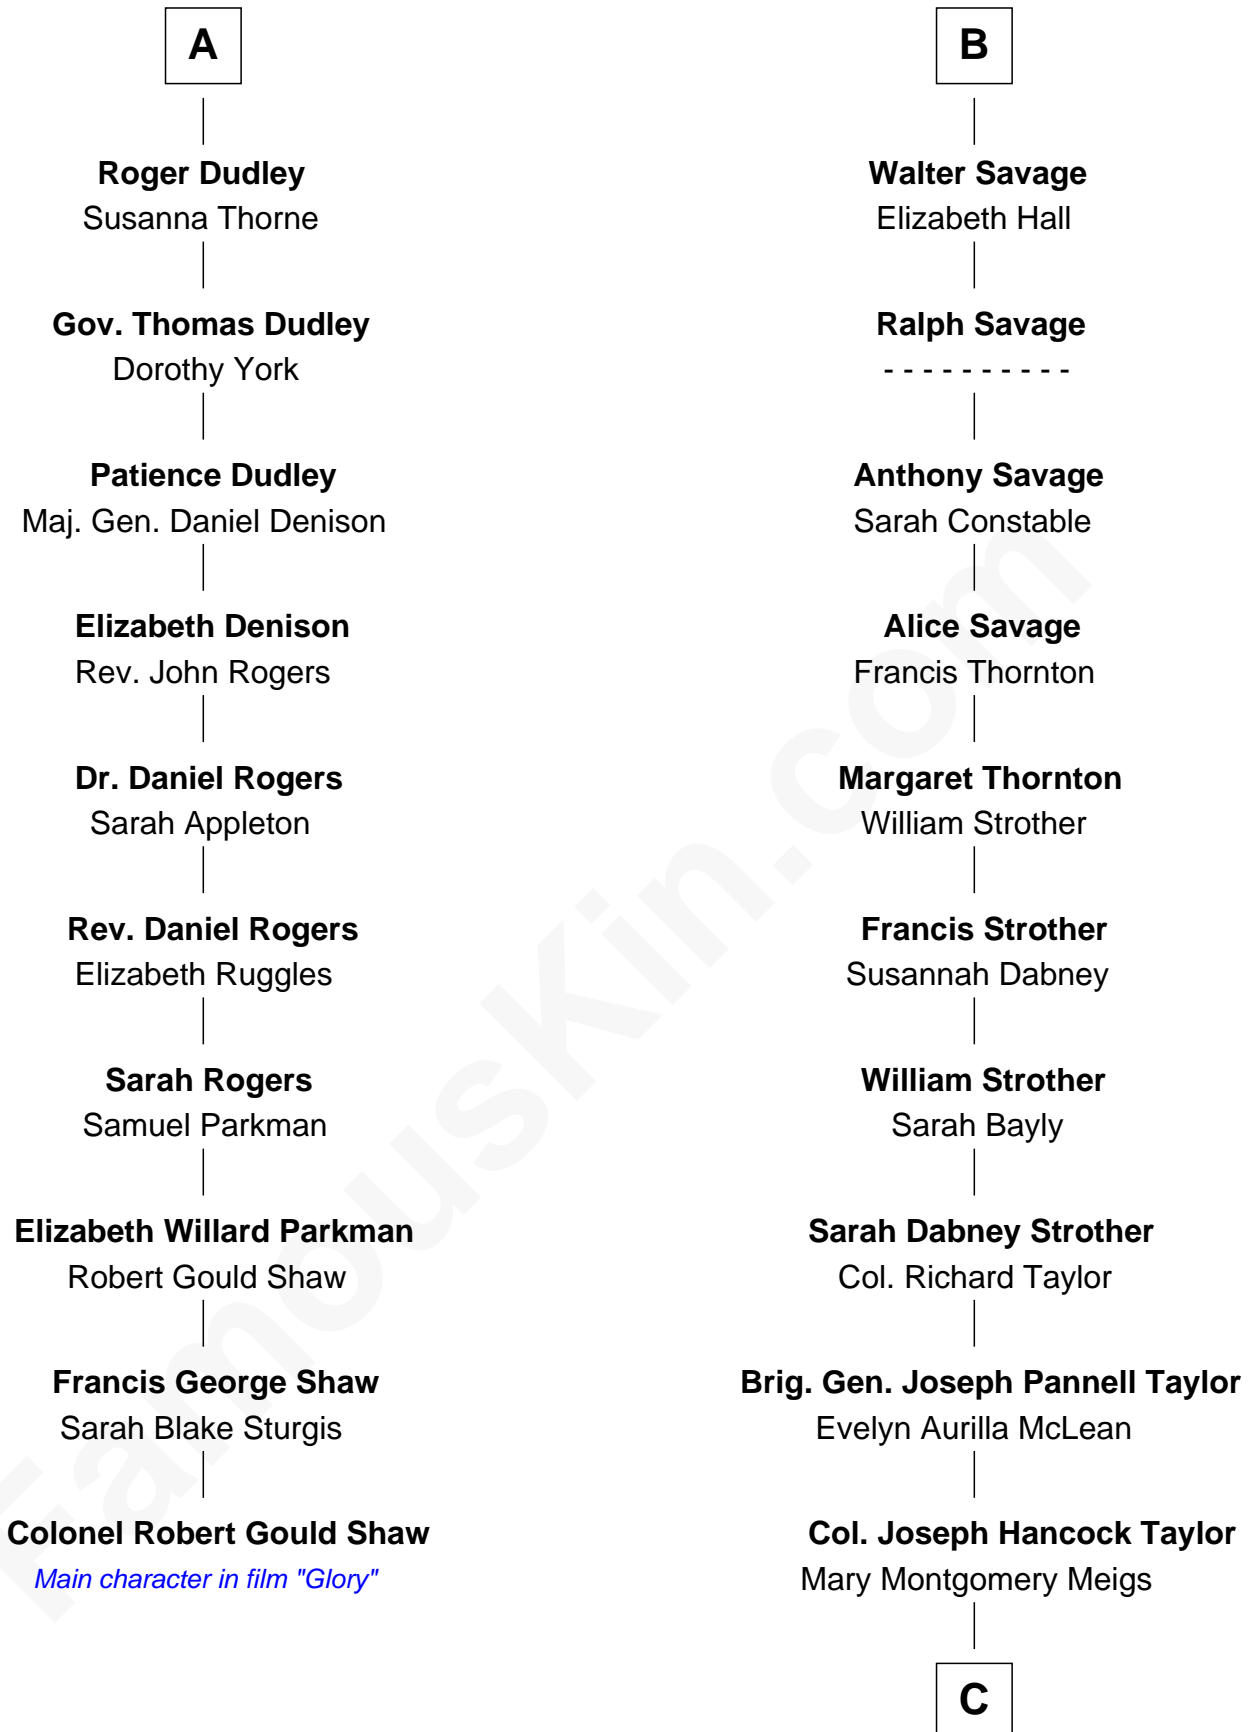

FamousKin.com

Relationship Chart of Colonel Robert Gould Shaw

U.S. Civil War leader of film "Glory" fame

16th cousin 4 times removed of

Parker Stevenson

TV and Movie Actor

C

Evelyn Taylor

Eli Kirk Price

Philip Price

Sarah Meade Harrison

Sarah Meade Price

Richard Stevenson Parker

Parker Stevenson

TV and Movie Actor

FamousKin.com