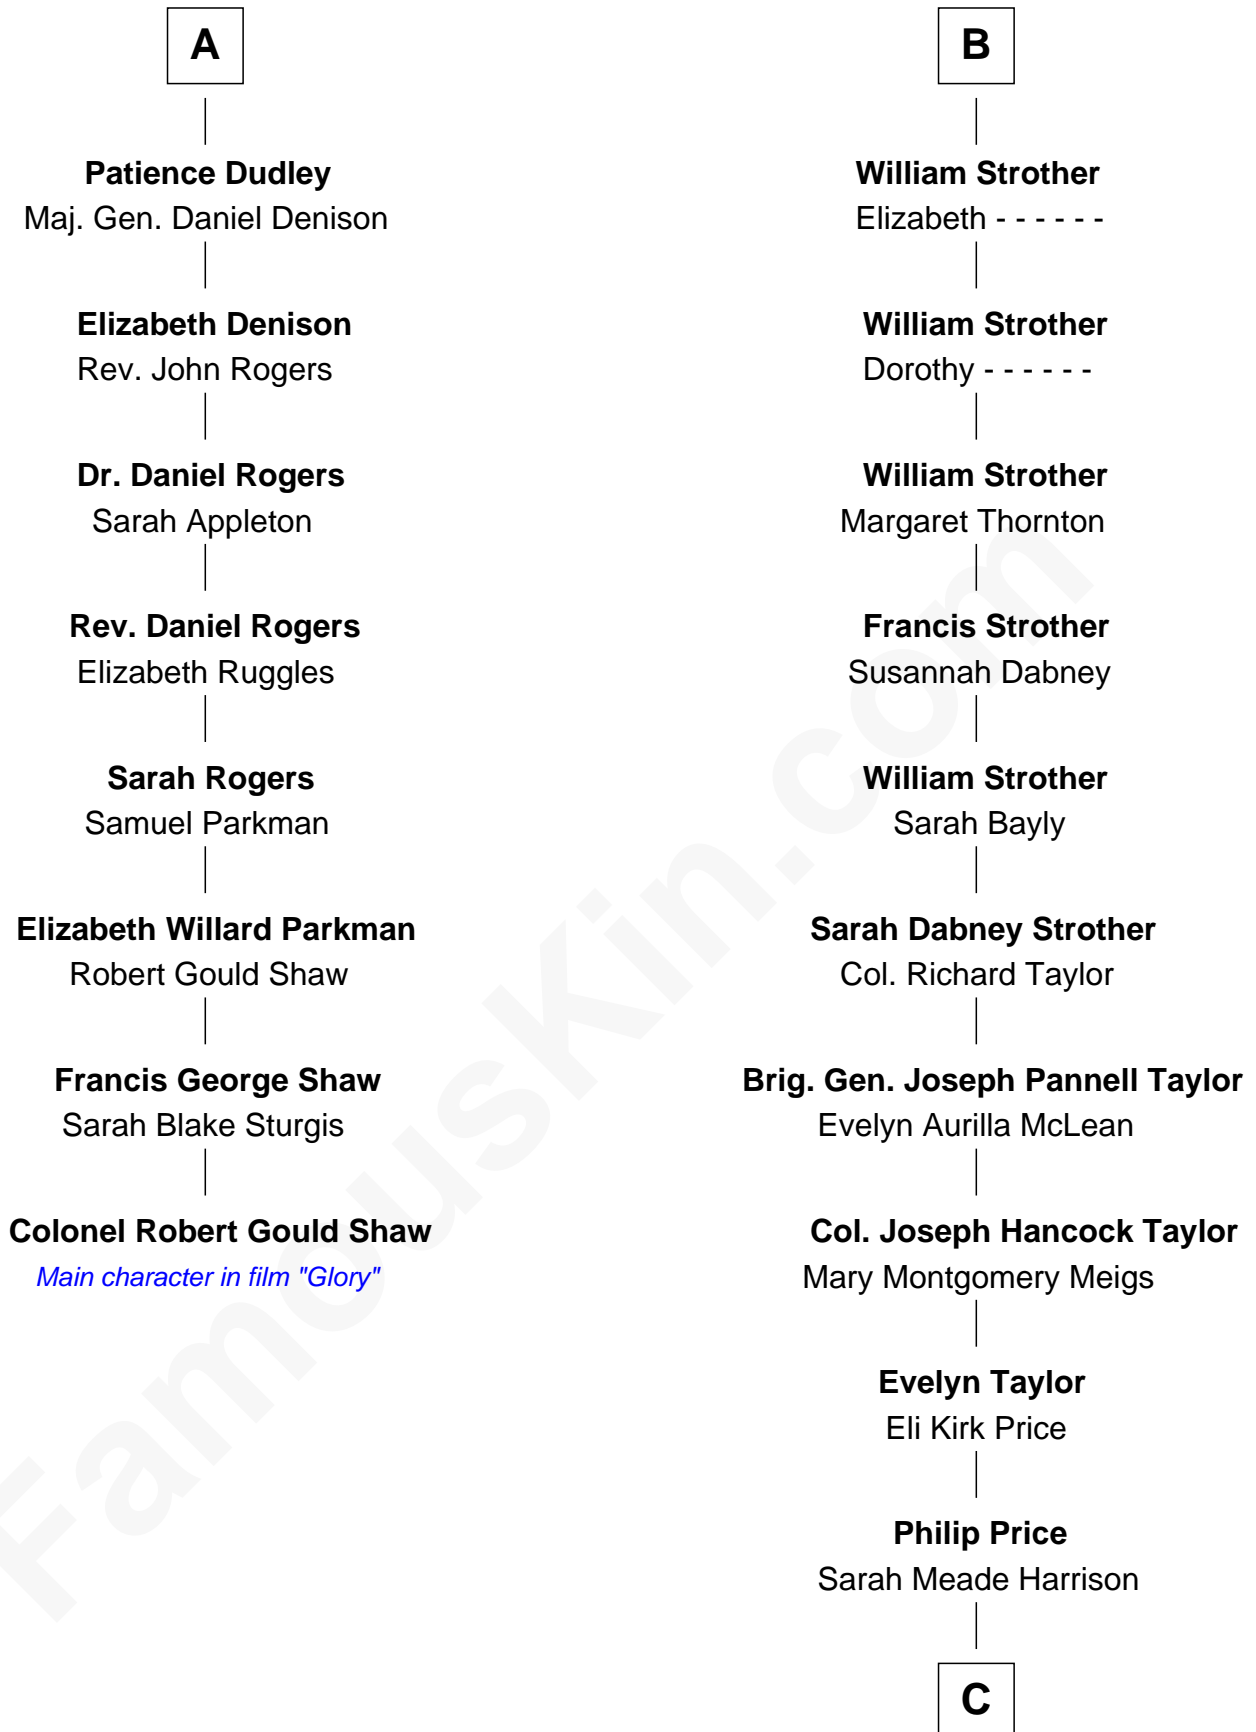

## Relationship Chart of Colonel Robert Gould Shaw

*U.S. Civil War leader of film "Glory" fame*

14th cousin 4 times removed of

**Parker Stevenson**

*TV and Movie Actor*

**C**

**Sarah Meade Price**  
Richard Stevenson Parker