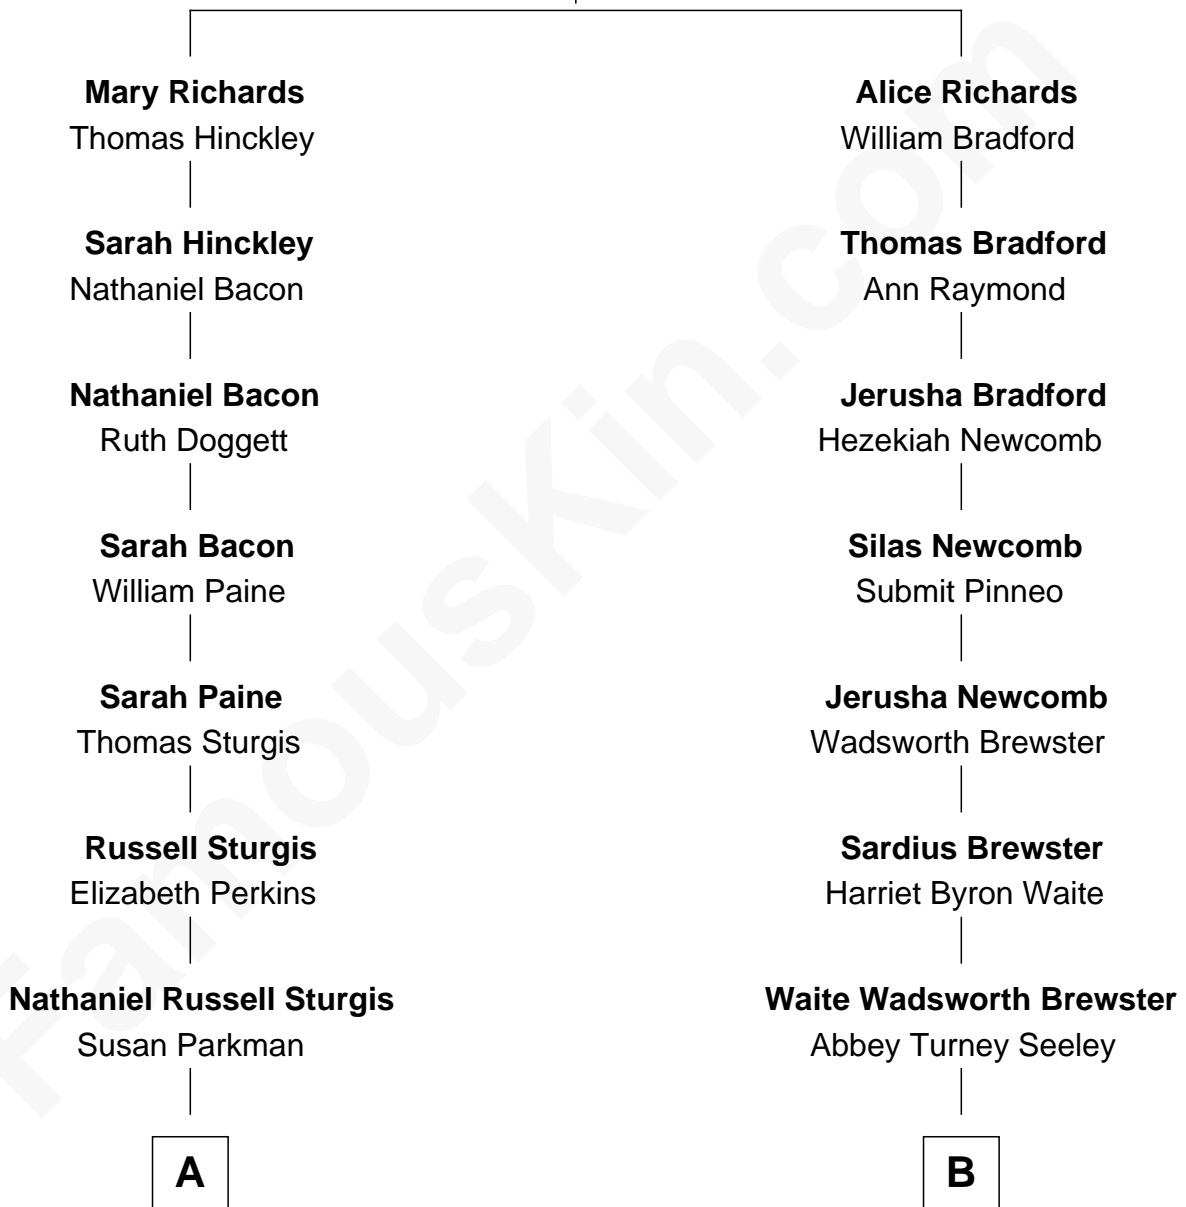

## Relationship Chart of Colonel Robert Gould Shaw

*U.S. Civil War leader of film "Glory" fame*

8th cousin 2 times removed of

**Diane Brewster**

*TV and Movie Actress*

**Thomas Richards**

Welthian - - - - -

**A**

**Sarah Blake Sturgis**  
Francis George Shaw

**Colonel Robert Gould Shaw**  
*Main character in film "Glory"*

**B**

**Arthur Seeley Brewster**  
Annie Harriet Byard

**Reginald Raymond Brewster**  
Grace Anna Sloane