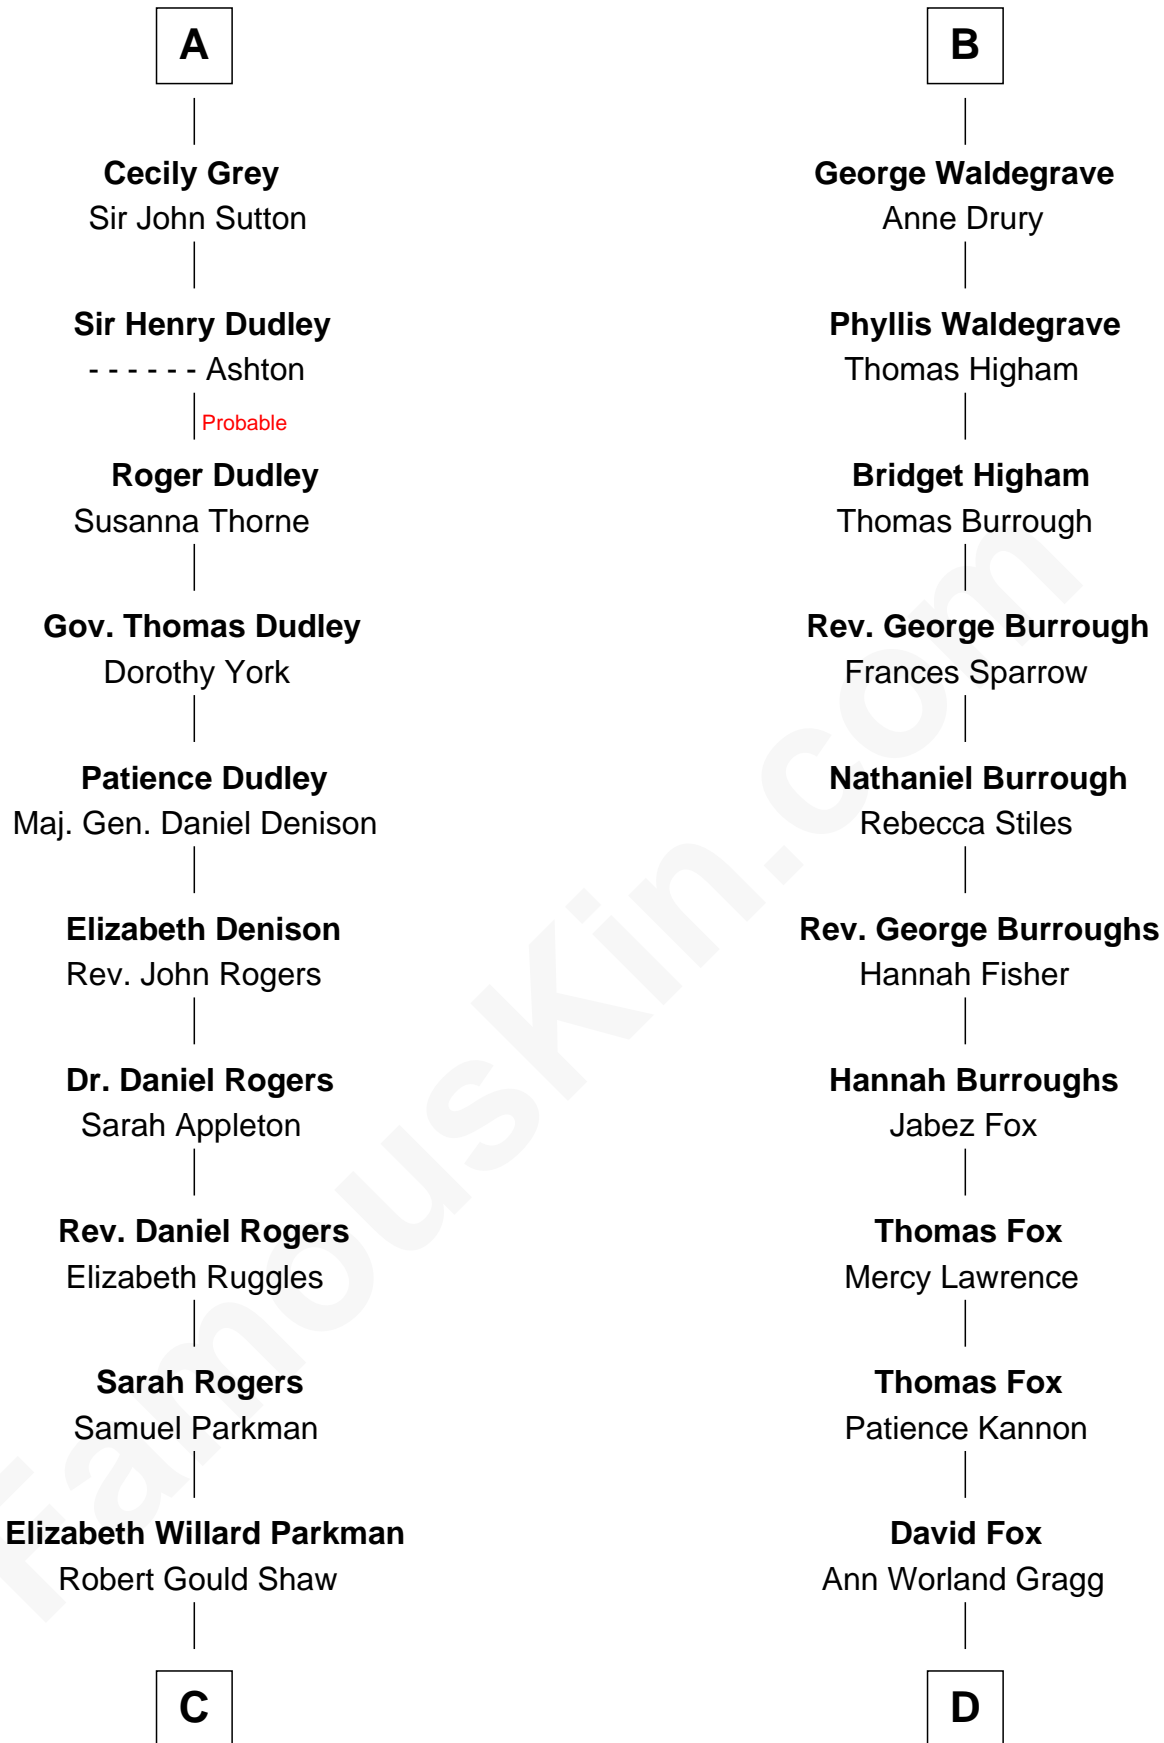

FamousKin.com

Relationship Chart of Colonel Robert Gould Shaw

U.S. Civil War leader of film "Glory" fame

18th cousin 3 times removed of

Bob Moore

Co-Founder, Bob's Red Mill

William de Ros
Maude de Vaux

Sir William de Ros
Margery de Badlesmere

Thomas de Ros
Beatrice de Stafford

Margaret de Ros
Sir Reynold Grey

Margaret Grey
Sir William Bonville

William Bonville
Elizabeth Harington

William Bonville
Katherine Neville

Cecily Bonville
Thomas Grey

A

Agnes de Ros
Pain de Tibetot

Sir John de Tibetot
Margaret de Badlesmere

Sir Robert de Tibetot
Margaret Deincourt

Elizabeth de Tibetot
Sir Philip le Despencer

Margery Despencer
Sir Roger Wentworth

Henry Wentworth
Elizabeth Howard

Margery Wentworth
Sir William Waldegrave

B

C

Francis George Shaw

Sarah Blake Sturgis

Colonel Robert Gould Shaw

Main character in film "Glory"

D

Morris Fox