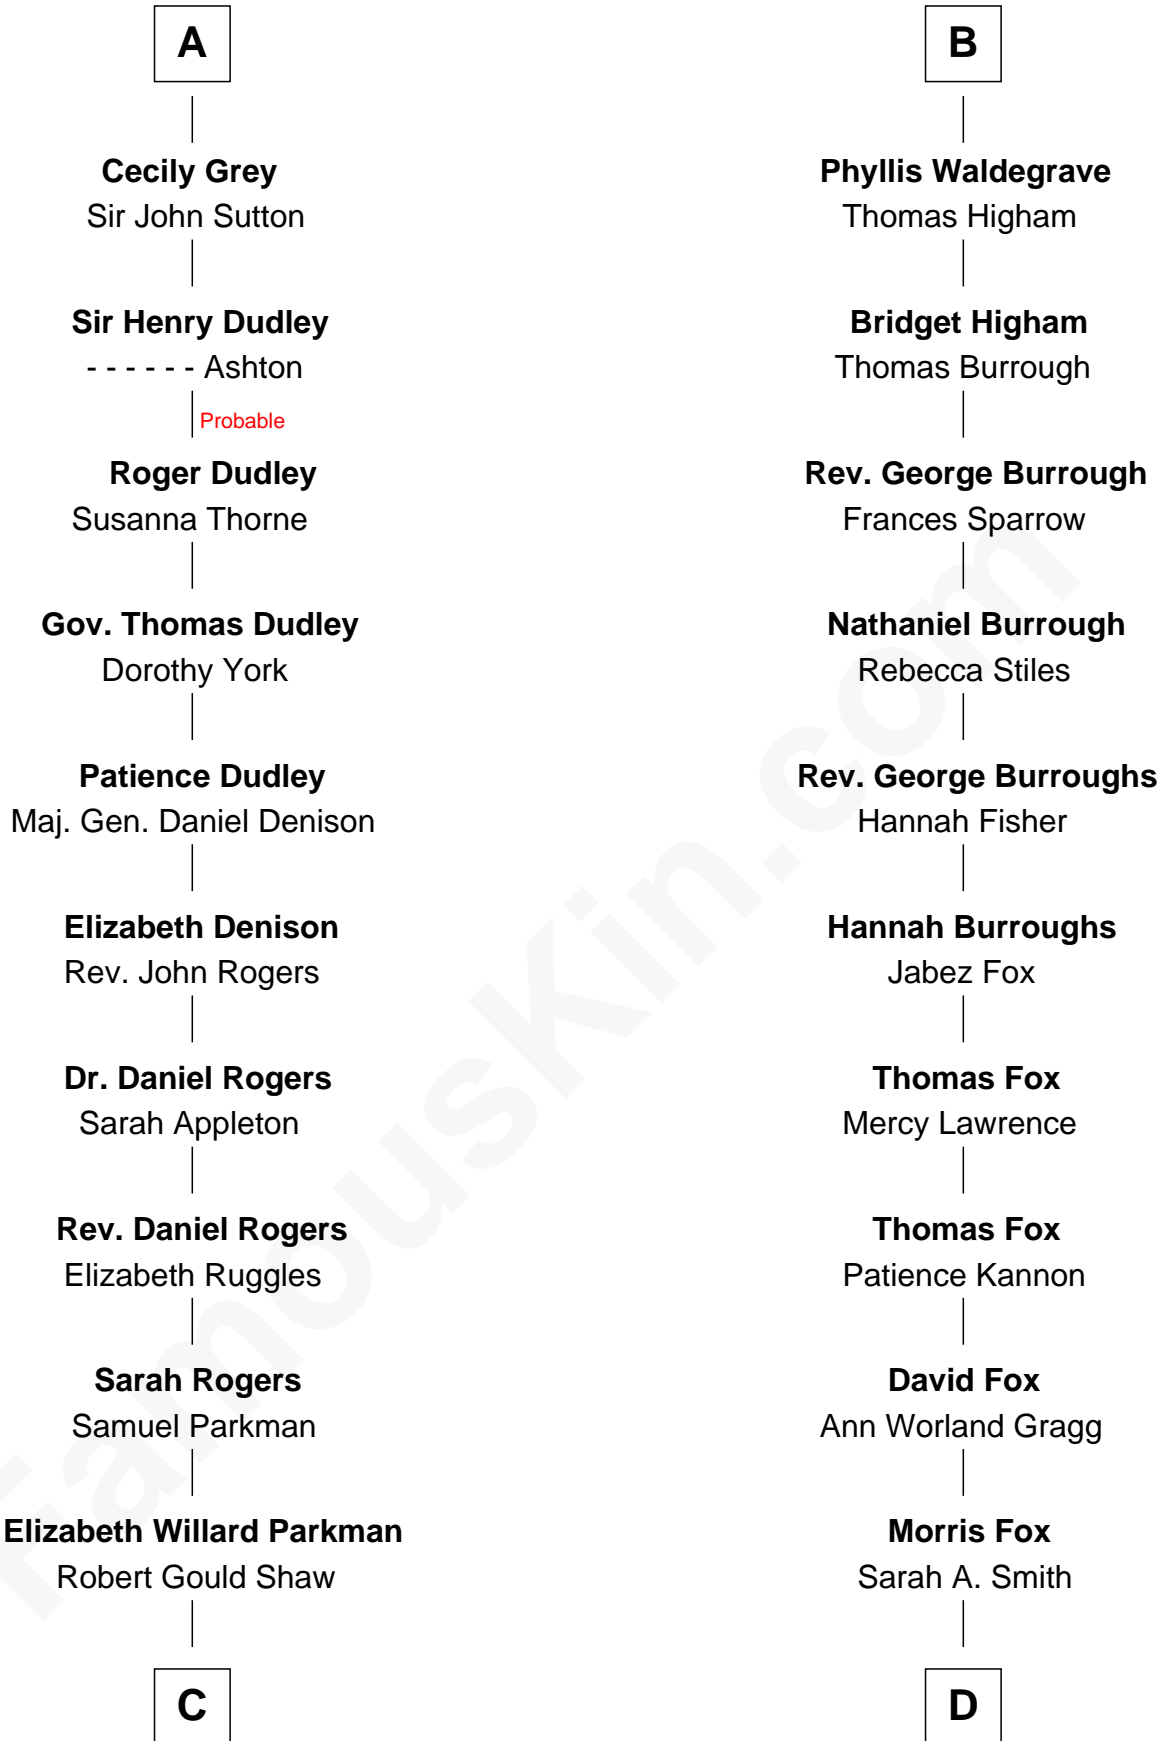

FamousKin.com

Relationship Chart of

Colonel Robert Gould Shaw

U.S. Civil War leader of film "Glory" fame

18th cousin 2 times removed of

Bob Moore

Co-Founder, Bob's Red Mill

Bartholomew de Badlesmere

Margaret de Badlesmere

Sir John de Tibetot

Sir Robert de Tibetot

Margaret Deincourt

Elizabeth de Tibetot

Sir Philip le Despencer

Margery Despencer

Sir Roger Wentworth

Henry Wentworth

Elizabeth Howard

Margery Wentworth

Sir William Waldegrave

George Waldegrave

Anne Drury

B

C

Francis George Shaw

Sarah Blake Sturgis

Colonel Robert Gould Shaw

Main character in film "Glory"

D

Violette Fox

Daniel Francis Learnard

Clinton Morris Learnard